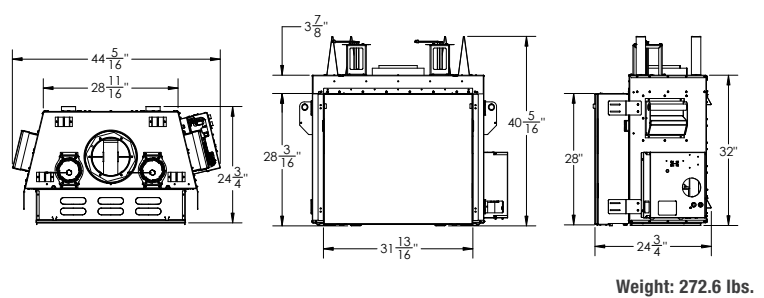

Please note: Due to elevation and fuel type, flame characteristics may not be exactly as shown.

FIREBOX PANEL OPTIONS

BURNER OPTIONS

DIMENSIONS (SERIES D)

Reference Dimensions Only. Dimensions subject to change. Please refer to installation manuals for detailed specifications.