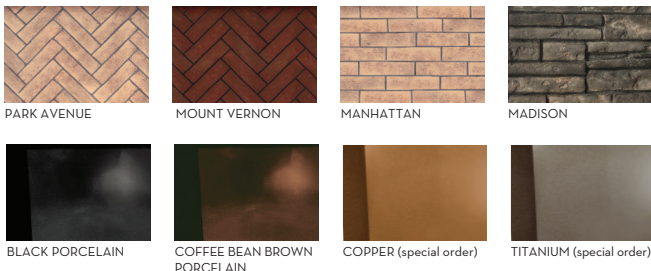

FIREBOX PANEL OPTIONS

BURNER OPTIONS