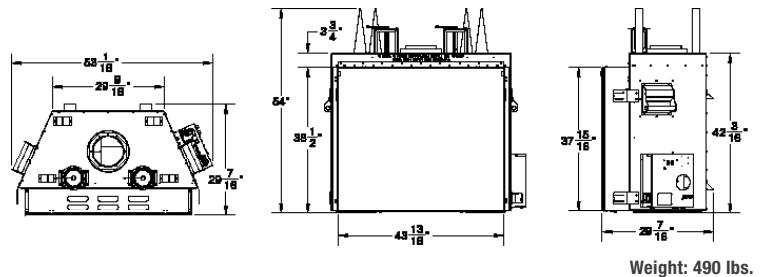

Please note: Due to elevation and fuel type, flame characteristics may not be exactly as shown.

FIREBOX PANEL OPTIONS

BURNER OPTIONS

DIMENSIONS (SERIES D)

HEAT TRANSFER COOL WALL SYSTEM

The Town & Country cool wall system channels heat to create a cool space directly above the fireplace.