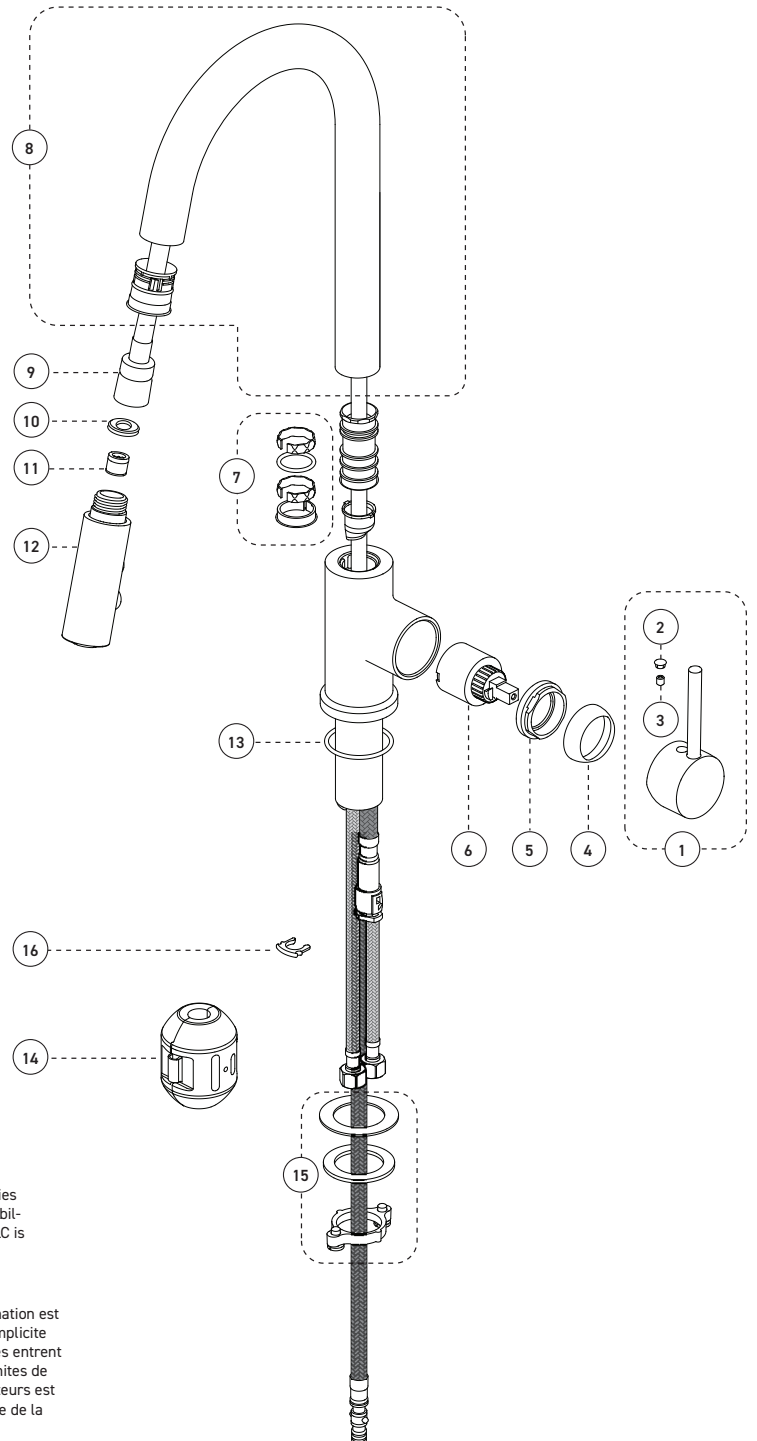

Kitchen Sink Faucet with Pull-Out Spout
Robinet pour évier de cuisine avec bec amovible

Features

- Single hole installation
- Integrated check valve
- KliK Connection
- Forward rotation of lever handle
- Optional cover plate (FCKTS3036MB sold separately)
- Swivel pull-out spout with push-button diverter (stream and spray jets) and 59" braided nylon flexible hose
- Maximum flow of 6.8 L/min (1.8 gpm) at 60 psi (**ecologia**)
- Metal exterior shell
- Brass waterways
- Low-lead (less than 0.25%)
- 3/8" (9/16-24 UNEF) connections with flexible nylon braided connectors

Cartouche

- Céramique (FC9M6)

Fini

- Noir mat

Kitchen Sink Faucet with Pull-Out Spout
Robinet pour évier de cuisine avec bec amovible

No	Description		Part Pièce
1	Handle kit	Ensemble de poignée	FCKTS2109MB
2	Index	Index	FCHDL4016MB
3	Allen screw	Vis Allen	923001
4	Trim cap	Garniture d'écrou	FCDEC7040MB
5	Retainer nut	Écrou	FCNUTC007
6	Ceramic cartridge	Cartouche céramique	FC9M6
7	Spout retainer kit	Ensemble de retenue du bec	FCKTS9030
8	Spout kit	Ensemble de bec	FCKTS1014MB
9	Flexible hose	Tuyau flexible en nylon	FCHOS1021MB
10	Rubber washer (18,8 mm x 9,5 mm x 2,6 mm)	Rondelle de caoutchouc (18,8 mm x 9,5 mm x 2,6 mm)	FCWAA1022
11	Flow restricting check valve	Soupape anti-retour / restricteur de débit	N / A
12	Hand spray	Douchette	FCSPS5006MB
13	O-ring (2.62 x 40.94)	Joint torique (2.62 x 40.94)	FCORA1023
14	Weight (screwless)	Poids (sans vis)	FCOTH9039
15	Anchor kit	Ensemble d'ancrage	FCKTS4011
16	Retainer clip	Anneau de retenue	FCOTH2002