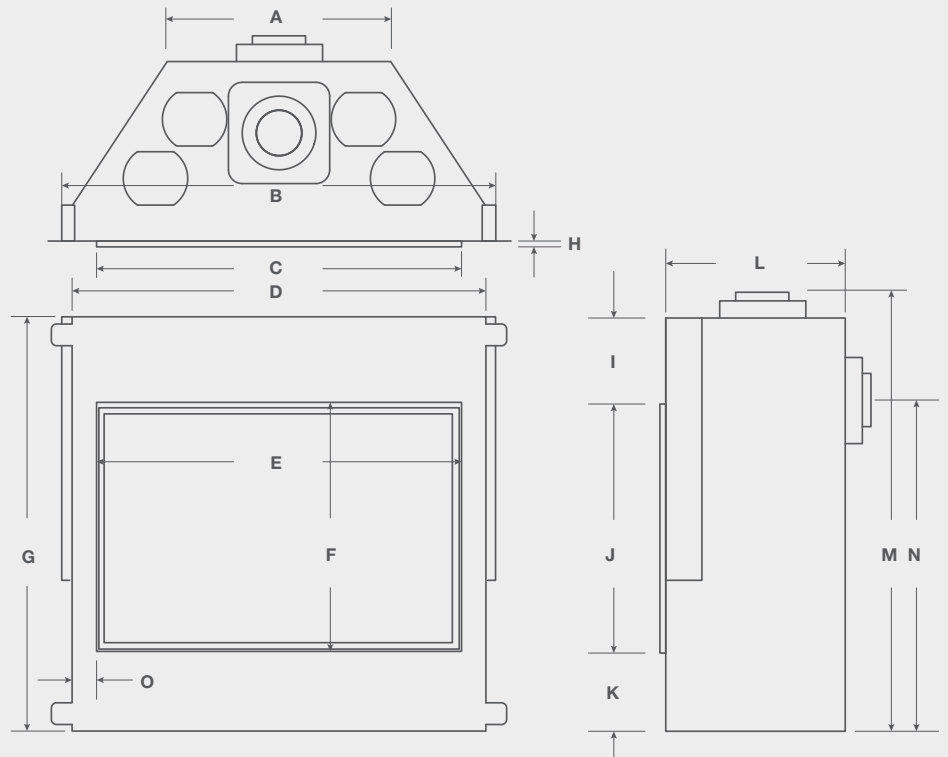

DELRAY SQUARE DIMENSIONS

	A	B	C	D	E	F	G	H	I	J	K	L	M	N	O
DRSQ42	20$\frac{5}{8}$	43$\frac{15}{16}$	37$\frac{3}{4}$	42	37$\frac{1}{16}$	26$\frac{7}{8}$	43$\frac{3}{16}$	$\frac{1}{2}$	9	26$\frac{15}{16}$	7$\frac{1}{4}$	19$\frac{1}{2}$	45	34$\frac{9}{16}$	2$\frac{1}{8}$
DRSQ46	22$\frac{3}{4}$	47$\frac{15}{16}$	41$\frac{3}{4}$	46	41$\frac{1}{16}$	30$\frac{7}{8}$	47$\frac{3}{16}$	$\frac{1}{2}$	8$\frac{15}{16}$	30$\frac{15}{16}$	7$\frac{1}{4}$	21	49$\frac{1}{16}$	38$\frac{1}{2}$	2$\frac{1}{8}$

DELRAY / SQUARE / DRSQ46NI-2 / SPLIT OAK