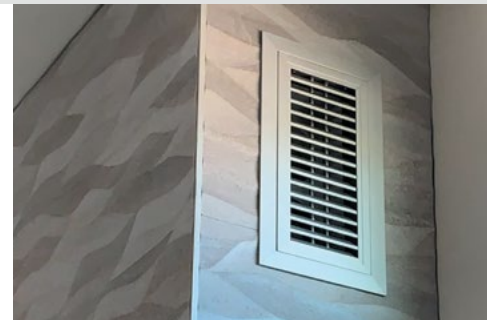

Cool Wall Advantage

Cool Wall Advantage kits convection pulls the heat through the attached vents and distributes it where it belongs - in the room.