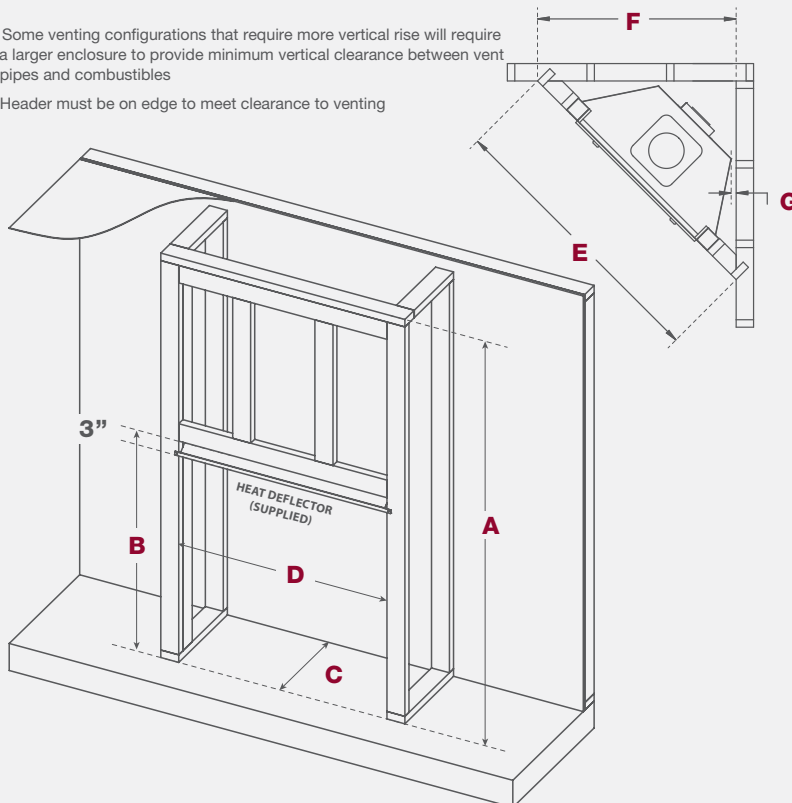

BTU NATURAL GAS	BTU LIQUID PROPANE	VENTING	CLEARANCE TOP - TOP VENT	CLEARANCE REAR - TOP VENT	CLEARANCE SIDES	CLEARANCE BACK	CLEARANCE FLOOR	CLEARANCE MANTEL	FRONT VIEWING AREA	FRONT GLASS TYPE	STANDARD MEDIA	MICRO MESH SAFETY SCREEN	POWERVENT	REMOTE CONTROL	FANS	UPLIGHTING	DOWNLIGHTING
DRSQ34*1-2	18,000	16,000	4"/7"	21	17	0	1½	0	9	29¹¹/₁₆" X 18⁷/₈"	BOROSILICATE	N/A	◦	+	◦	◦	-	◦
DRSQ34*1	15,500	14,000	4"/7"	21	17	0	1½	0	9	29¹¹/₁₆" X 18⁷/₈"	BOROSILICATE	N/A	+	+	+	+	-	-
DRSQ38*1-2	24,000	19,500	5"/8"[△]	21	17	0	1½	0	6	33¹¹/₁₆" X 22⁷/₈"	BOROSILICATE	N/A	◦	+	◦	◦	-	◦
DRSQ38*1	20,500	16,500	5"/8"[△]	21	17	0	1½	0	6	33¹¹/₁₆" X 22⁷/₈"	BOROSILICATE	N/A	+	+	+	+	-	-
DRSQ42*1-2	32,500	27,000	5"/8"	28	28	½	1½	0	10	37¹¹/₁₆" X 26⁷/₈"	BOROSILICATE	N/A	◦	+	◦	◦	-	◦
DRSQ42*1	32,500	27,000	5"/8"	28	28	½	1½	0	10	37¹¹/₁₆" X 26⁷/₈"	BOROSILICATE	N/A	+	+	+	+	-	-
DRSQ46*1-2	40,000	34,000	5"/8"	35	35	½	1	0	10	41¹¹/₁₆" X 30⁷/₈"	BOROSILICATE	N/A	◦	+	◦	◦	-	◦
DRSQ46*1	40,000	34,000	5"/8"	35	35	½	1	0	10	41¹¹/₁₆" X 30⁷/₈"	BOROSILICATE	N/A	+	+	+	+	-	-

△Can be reduced to 4"7"

DELRAY SQUARE FRAMING (MINIMUM DIMENSIONS)

	A*	B	C	D	E	F	G
DRSQ34	49	40½	18	36	52⁵/₁₆	37¹/₁₆	1
DRSQ38	62¹/₈	44⁷/₁₆	18	40³/₁₆	59¼	41⁷/₈	2
DRSQ42	72	51	21	45	62¹/₁₆	44¹/₈	1
DRSQ46	84	55	22	49	67³/₈	47⁵/₈	1

* Some venting configurations that require more vertical rise will require a larger enclosure to provide minimum vertical clearance between vent pipes and combustibles

Header must be on edge to meet clearance to venting