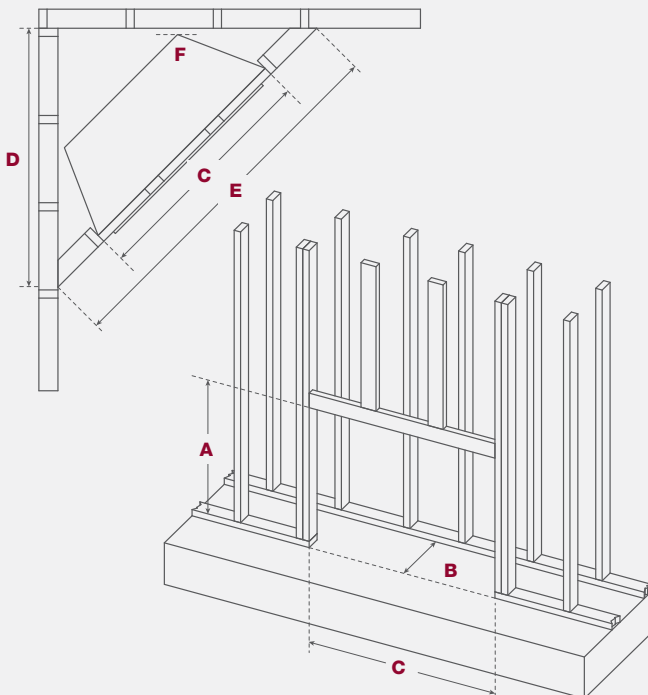

Unit Specifications

ICON LEGEND

AVAILABLE

+

NOT AVAILABLE

-

DEDICATED

◊

STANDARD

◦

	BTU NATURAL GAS	BTU LIQUID PROPANE	VENTING	CLEARANCE TOP	CLEARANCE SIDES	CLEARANCE BACK	CLEARANCE FLOOR	FRONT VIEWING AREA	FRONT GLASS TYPE	STANDARD MEDIA	MICRO MESH SAFETY SCREEN	POWERVENT	REMOTE CONTROL	FANS	UPLIGHTING	DOWNLIGHTING
DRL3613*1-2	16,000	16,000	4"/7"	21	1	2	0	36½ X 14⅛	TEMPERED	HW1157	◦	+	◦	◦	-	◦
DRL3613*1	16,000	16,000	4"/7"	21	1	2	0	36½ X 14⅛	TEMPERED	HW1157	+	+	+	-	-	-
DRL4813*1-2	21,000	19,000	4"/7"	21	1	2	0	48½ X 14⅛	TEMPERED	HW1157	◦	+	◦	◦	-	◦
DRL4813*1	21,000	19,000	4"/7"	21	1	2	0	48½ X 14⅛	TEMPERED	HW1157	+	+	+	-	-	-
DRL6013*1-2	28 000	25 000	4"/7"	36	1¾	2	0	60 ½ X 14 ⅛	TEMPERED	HW1157	◦	+	◦	◦	-	◦
DRL6013*1	28 000	25 000	4"/7"	36	1¾	2	0	60 ½ X 14 ⅛	TEMPERED	HW1157	+	+	+	+	-	-

DELRAY LINEAR FRAMING

	A	B	C	D	E	F
DRL3613	33⅛	14¼	43⅜	47½	67⅞	½
DRL4813	33⅛	14¼	55⅜	56⅛	79¼	½
DRL6013	33⅛	14¼	68⅞	64½	91⅜	½

Header must be on edge to meet clearance to venting