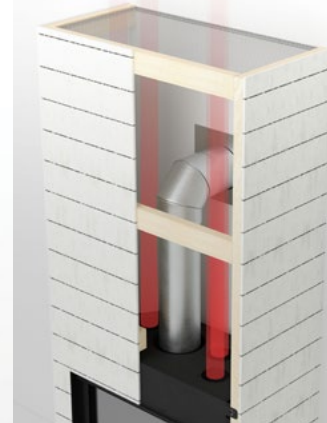

CHASE VENTING VALANCE

Prevent heat from being trapped within the chase by leaving the top open to allow heat to ventilate back into the room.

Cool Wall Release

DRSQ38 VENTED CHASE SURFACE TEMPERATURES

90°F
16" ABOVE OPENING

100°F
12" ABOVE OPENING

115°F
8" ABOVE OPENING

130°F
4" ABOVE OPENING

DRSQ34
Minimum 70° inch opening
DRSQ38
Minimum 100° inch opening
DRSQ42
Minimum 120° inch opening
DRSQ46
Minimum 140° inch opening

Temperatures shown are based on a DRSQ38NI-2 with vented chase

Minimum 6' chase
(When venting ports open or using Cool Wall Advantage kit)
Minimum 7' chase for DRSQ46

Included cement board and stud heat deflector not required when using the Cool Wall Release or Cool Wall Advantage System.