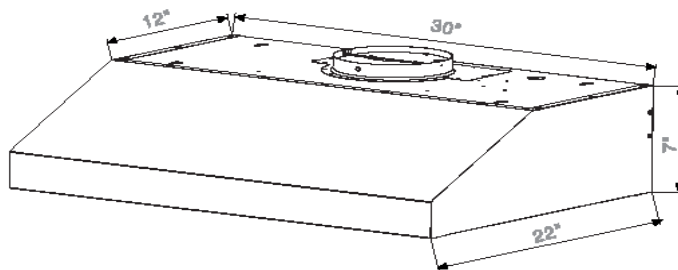

DIMENSIONS

29-3/4" Wide x 22" Deep x 7" High

PERFORMANCE

Speed	Air flow (cfm)		Noise level (sone)	Power (w)	Amps (A)
	0.0 sp	0.1 sp			
High	500	467	10.5	2 x 130	2.2
Low	199	144	2.6		