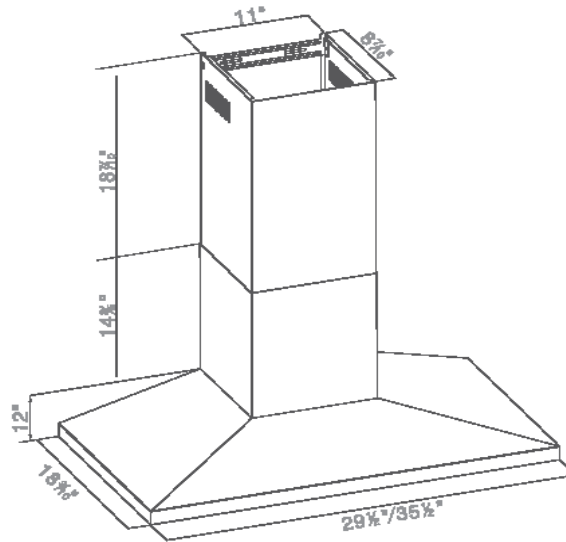

MOTOR

3 speed fan motor, permanently split capacitor
Electronic speed control, remote control

LIGHT

2 x LED lights, at the front

DIMENSIONS

29-1/2" Wide x 18-1/2" deep x 10-1/2" High

PERFORMANCE

Speed	Air flow (cfm)		Noise level (sone)	Power (w)	Amps (A)
	0.0 sp	0.1 sp			
High	469	452	9.9	330	2.75
Low	291	279	5.3		