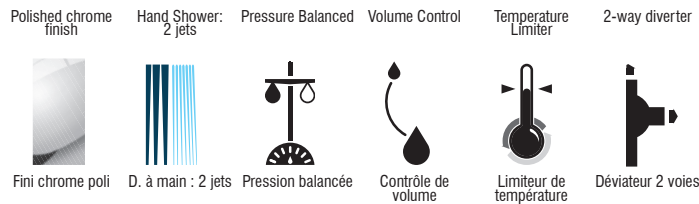

**KIT: Shower Faucet - Trim for pressure balanced valve with volume control**  
**KIT : Robinet pour douche - Garniture pour valve à pression équilibrée, avec contrôle de volume**

### Features

- Trim compatible with 98VSR2 rough-ins Series
- Flow control
- Pressure balance built into the cartridge
- Adjustable temperature limiting device
- Face plate with diverter button
- **Sliding Bar:**
  - Drilling required installation
  - 30" overall assembled sliding bar kit
- **Hand Shower:**
  - type of jets: Spray
  - type of jets: Massage
  - Easy-to-clean soft nozzles
  - 69" chromed metal flexible hose
  - Maximum flow of 6.8 L/min (1.8 gpm) at 80 psi ( **ecologia** )
- **Shower Head:**
  - Swivel
  - Oversized
  - type of jets: Rain shower
  - Easy-to-clean soft nozzles
  - Maximum flow of 6.8 L/min (1.8 gpm) at 80 psi ( **ecologia** )
- **Shower Arm:**
  - 18" shower arm
- Adjustable angle hand shower holder
- Solid brass wall supply elbow with adjustable flange