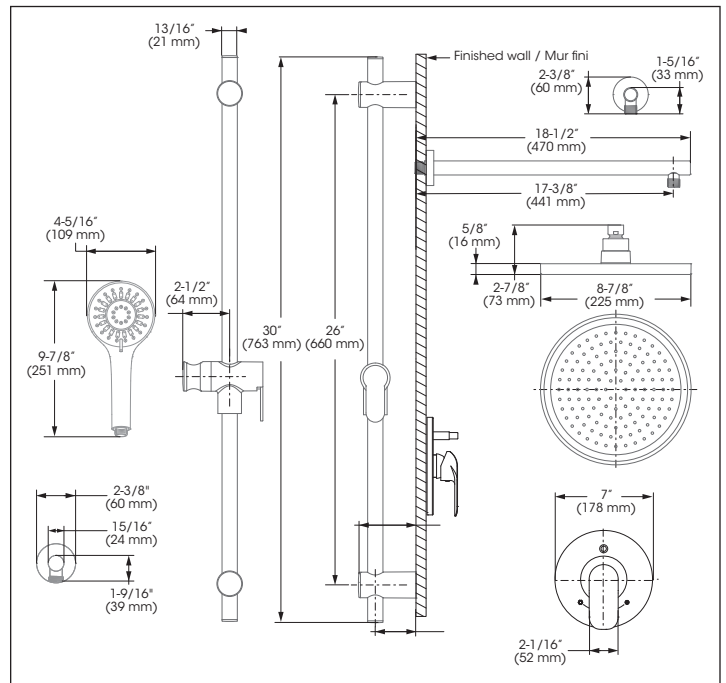

KIT: Shower Faucet - Trim for pressure balanced valve with volume control
KIT : Robinet pour douche - Garniture pour valve à pression équilibrée, avec contrôle de volume

Replacement parts are available on order through customer service: 1 800 361-5960

KIT: Shower Faucet - Trim for pressure balanced valve with volume control
KIT : Robinet pour douche - Garniture pour valve à pression équilibrée, avec contrôle de volume

IN SHORT // EN BREF

Features

- Trim compatible with 98VSR2 rough-ins Series
- Flow control
- Pressure balance built into the cartridge
- Adjustable temperature limiting device
- Face plate with diverter button
- **Sliding Bar:**
 - Drilling required installation
 - 30" overall assembled sliding bar kit
- **Hand Shower:**
 - type of jets: Spray
 - type of jets: Massage
 - Easy-to-clean soft nozzles
 - 59" matte black PVC hose
 - Maximum flow of 6.8 L/min (1.8 gpm) at 80 psi (**ecologia**)
- **Shower Head:**
 - Swivel
 - Oversized
 - type of jets: Rain shower
 - Easy-to-clean soft nozzles
 - Maximum flow of 6.8 L/min (1.8 gpm) at 80 psi (**ecologia**)
- **Shower Arm:**
 - 18" shower arm
- Adjustable angle hand shower holder
- Solid brass wall supply elbow with adjustable flange