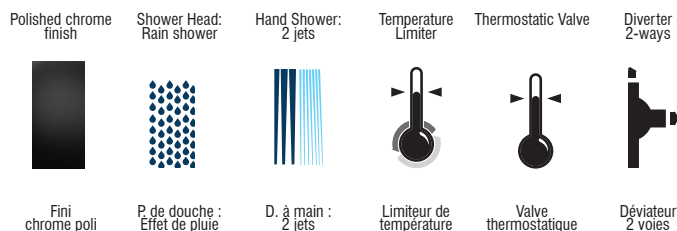

Ce produit est couvert par une garantie à vie limitée. Consultez notre site internet pour tous les détails.

**belangerH2O.com**

Kit: Shower Faucet - Trim for Thermostatic 2-way diverter valve  
Kit : Robinet pour douche - Garniture pour valve thermostatique, déviateur 2 voies

### Features

- Trim compatible with 98TSR2 and 98TSR2PEX rough-ins
- 38°C temperature indicator on trim plate
- Temperature limited to 43°C
- Separate flow/diverter and temperature control handles
- **Sliding Bar:**
  - Drilling required installation
  - 30" overall assembled sliding bar kit
- **Hand Shower:**
  - Type of jets: spray
  - Type of jets: massage
  - Easy-to-clean soft nozzles
  - 69" matte black PVC hose
  - Maximum flow of 6.8 L/min (1.8 gpm) at 80 psi (ecologia)
- **Shower Head:**
  - Swivel
  - Oversized
  - Type of jets: rain shower
  - Easy-to-clean soft nozzles
  - Maximum flow of 6.8 L/min (1.8 gpm) at 80 psi (ecologia)
- **Shower Arm:**
  - 18" shower arm
- Adjustable angle hand shower holder
- Solid brass wall supply elbow with adjustable flange