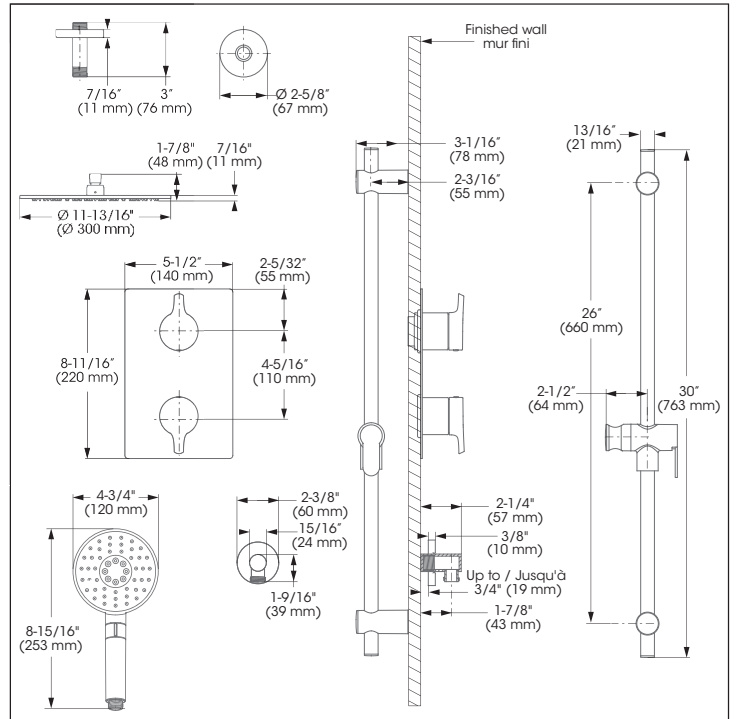

Kit: Shower Faucet - Trim for Thermostatic 3-way diverter valve
Kit : Robinet pour douche - Garniture pour valve thermostatique, déviateur 3 voies

Replacement parts are available on order through customer service: 1 800 361-5960

Kit: Shower Faucet - Trim for Thermostatic 3-way diverter valve
Kit : Robinet pour douche - Garniture pour valve thermostatique, déviateur 3 voies

IN SHORT // EN BREF

Features

- Trim compatible with 98TSR3 and 98TSR3PEX rough-ins
- Adjustable temperature limiting device
- 38°C temperature indicator on trim plate
- Temperature adjustable between 34° to 43°C
- 6 positions (OFF, A, A-B, B, B-C, C) indicator on the cover plate
- Automatic flow shut off when cold water supply is interrupted
- Separate flow and temperature control handles
- **Sliding Bars:**
 - Drilling required installation
 - 30" overall assembled sliding bar kit
- **Hand Showers:**
 - Type of jets: spray
 - Type of jets: steam
 - Easy-to-clean soft nozzles
 - 69" matte black PVC hose
 - Maximum flow of 6.8 L/min (1.8 gpm) at 80 psi (ecologia)
- **Shower Head:**
 - Swivel
 - Oversized 12" stainless steel
 - Type of jets: rain shower
 - Easy-to-clean soft nozzles
 - Maximum flow of 6.8 L/min (1.8 gpm) at 80 psi (ecologia)
- **Shower Arm:**
 - 3" shower arm
- Solid brass wall supply elbow with adjustable flange