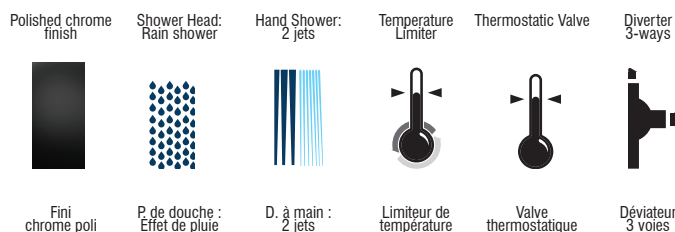

Kit: Shower Faucet - Trim for Thermostatic 3-way diverter valve
Kit : Robinet pour douche - Garniture pour valve thermostatique, déviateur 3 voies

IN SHORT // EN BREF

Features

- Trim compatible with 98TSR3 and 98TSR3PEX rough-ins
- Adjustable temperature limiting device
- 38°C temperature indicator on trim plate
- Temperature adjustable between 34° to 43°C
- 6 positions (OFF, A, A-B, B, B-C, C) indicator on the cover plate
- Automatic flow shut off when cold water supply is interrupted
- Separate flow and temperature control handles
- **Sliding Bars:**
 - Drilling required installation
 - 30" overall assembled sliding bar kit
- **Hand Showers:**
 - Type of jets: spray
 - Type of jets: steam
 - Easy-to-clean soft nozzles
 - 69" matte black PVC hose
 - Maximum flow of 6.8 L/min (1.8 gpm) at 80 psi (ecologia)
- **Shower Head:**
 - Swivel
 - Oversized 12" stainless steel
 - Type of jets: rain shower
 - Easy-to-clean soft nozzles
 - Maximum flow of 6.8 L/min (1.8 gpm) at 80 psi (ecologia)
- **Shower Arm:**
 - 3" shower arm
- Solid brass wall supply elbow with adjustable flange