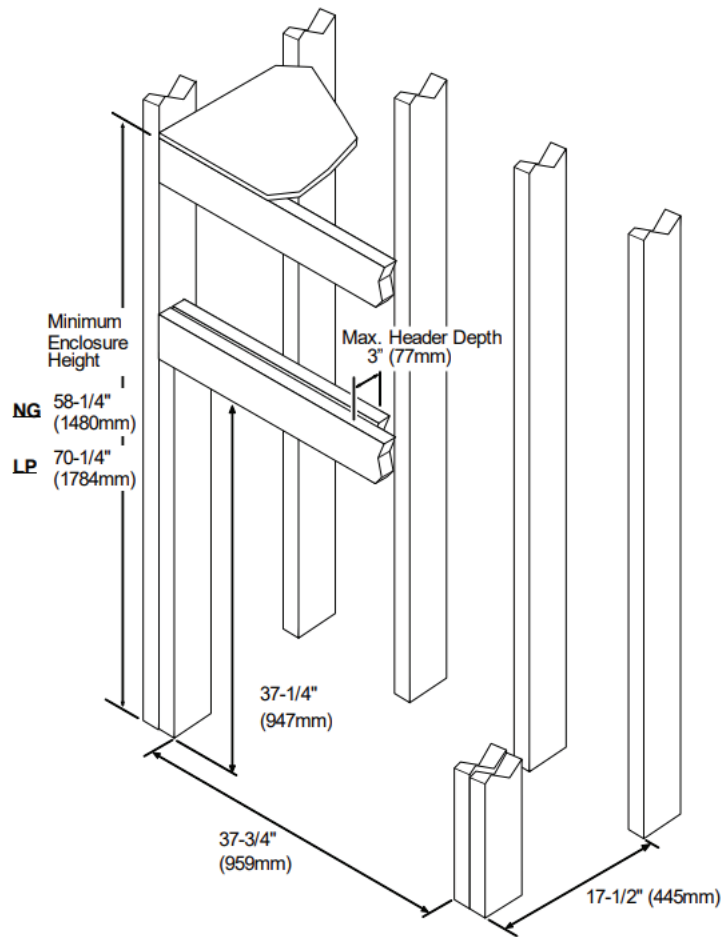

Standard Framing Dimensions

Scan for Installation Manual

FIREPLACE
XTRORDINAIR

Manufactured in
Mukilteo, WA
By Travis Industries

© 10/2021