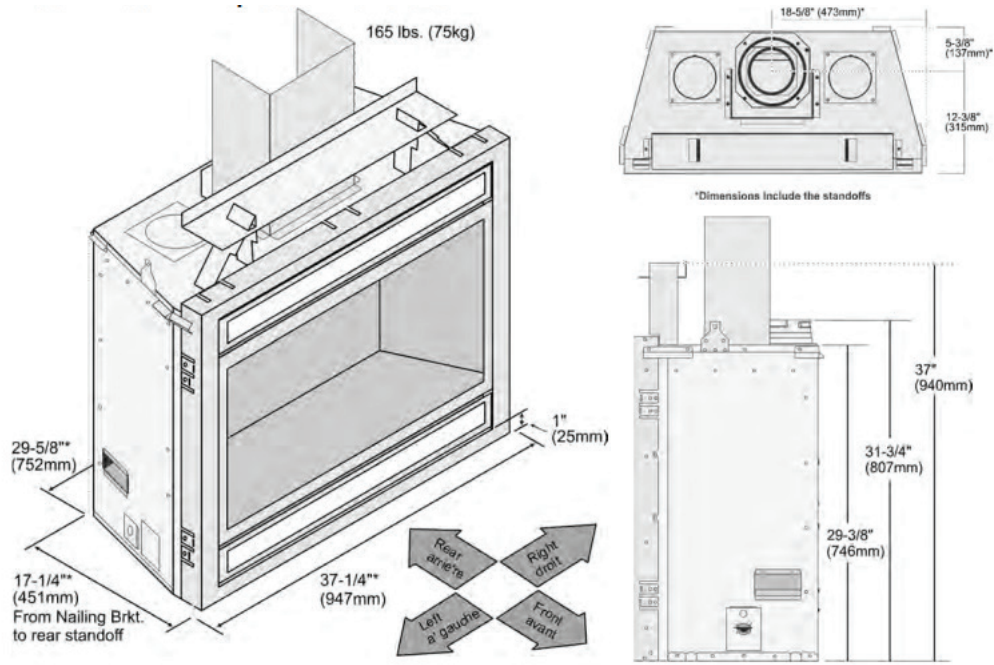

Dimensions