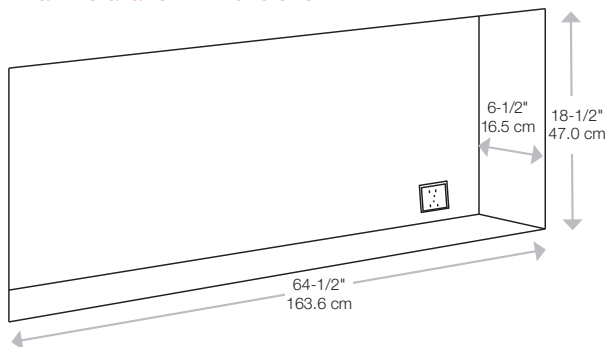

Sierra Series 72" Linear Electric Fireplace

SIL72

Hidden Touch Controls

Built-in touch controls include settings and temperature displays that are hidden when not in use.

Warms up to **1,000** sq. ft.

Viewing Dimensions (WxH)

62-3/4" x 10-5/8"
159.4 cm x 26.8 cm

Interchangeable Media Options

Flame Colors

In-wall Installation Dimensions

Multi-function remote

120 Volts | 1,400 Watts | 4,777 BTU

Model #	Description	Lbs / Kg (packaged)	UPC	Wty. ¹	Carton Dimensions (WxHxD)		Cube	
					Inches	cm	ft ³	m ³
SIL72	72" Linear Electric Fireplace	77.8 / 35.3 (100.3 / 45.5)	781052132764	1 yr.	77-3/4 x 24-3/4 x 9-5/8	197.5 x 62.0 x 24.4	9.9	0.3