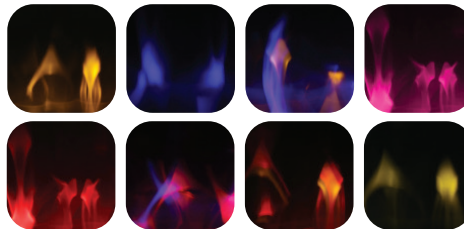

Flame Colors