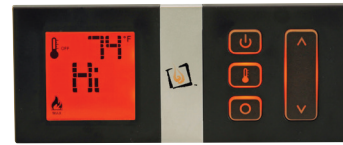

#### Ember-Glo™

Ember-Glo™ combines adjustable halogen under-lighting with colored glass and embers to provide an amazingly realistic ember bed effect. ON/OFF and brightness are controlled manually with a rheostat dial.

### Standard Features Deluxe Models

Includes a combination of incredible exclusive features.

- Continuous Pilot or GreenSmart® Ignition Modes
- Choice of Two 10 Piece High Definition Log Sets (Oak or Birch)
- 110 V Power Required, Built-in Automatic Battery Backup
- Ember-Glo™ Halogen Under-lit Accent Lighting
- All Functions Are Controlled From the GreenSmart® Remote
- 180 CFM Variable Speed Convection Fan

### Standard GreenSmart® Multi-Function Wireless Thermostat Remote Control

- Thermostat and Smart Thermostat Modes
- Flame Adjustment (6 Levels)
- Change Between GreenSmart® and Continuous Pilot Modes
- Fan Operation
- Ember-Glo™ ON/OFF
- Comfort Control™ ON/OFF