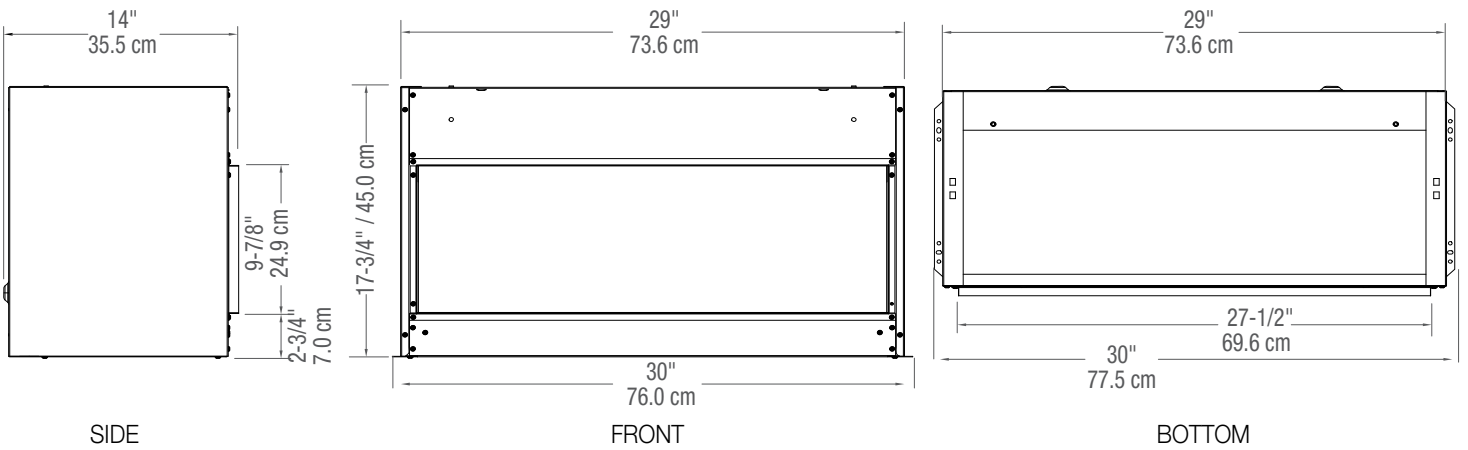

Model #	Description	Lbs / Kg	UPC	Wty. ¹	Carton Dimensions (WxHxD)		Cube	
					Inches	cm	ft ³	m ³
VF2927L	Opti-V™ Solo Built-in Fireplace	63 / 28.6	781052 092877	2 yr.	33-7/8 x 17-3/4 x 22-1/8	86.0 x 45.0 x 56.0	7.7	0.2
OT1957-BLACK	Opti-V™ Black Trim	38.7 / 17.6	781052 126282	1 yr.	44-7/8 x 27-5/8 x 5-1/2	114.0 x 70.0 x 14.0	3.9	0.11

Specifications, finishes and dimensions are subject to change. ¹Limited warranty. ©2018 Glen Dimplex Americas

SE-020-R09-082119

Opti-V™ Solo

VF2927L

Product Dimensions:

Framing Dimensions:

	Removable Trim						
	A	B	C1	D1	E1	F1	G
VF2927L	30" (76.2 cm)	17-3/4" (45.0 cm)	14" (35.5 cm)	2-3/4" (7.0 cm)	9-7/8" (24.9 cm)	27-1/2" (69.6 cm)	7/8" (2.3 cm)

Without Trim							
C2	D2	E2	F2	H	I	J	K
13" (33.0 cm)	3" (7.5 cm)	9-1/2" (24.0 cm)	27" (68.4 cm)	18-5/8" (47.4 cm)	30-1/2" (77.5 cm)	9-1/2" (24.0 cm)	27" (69.0 cm)