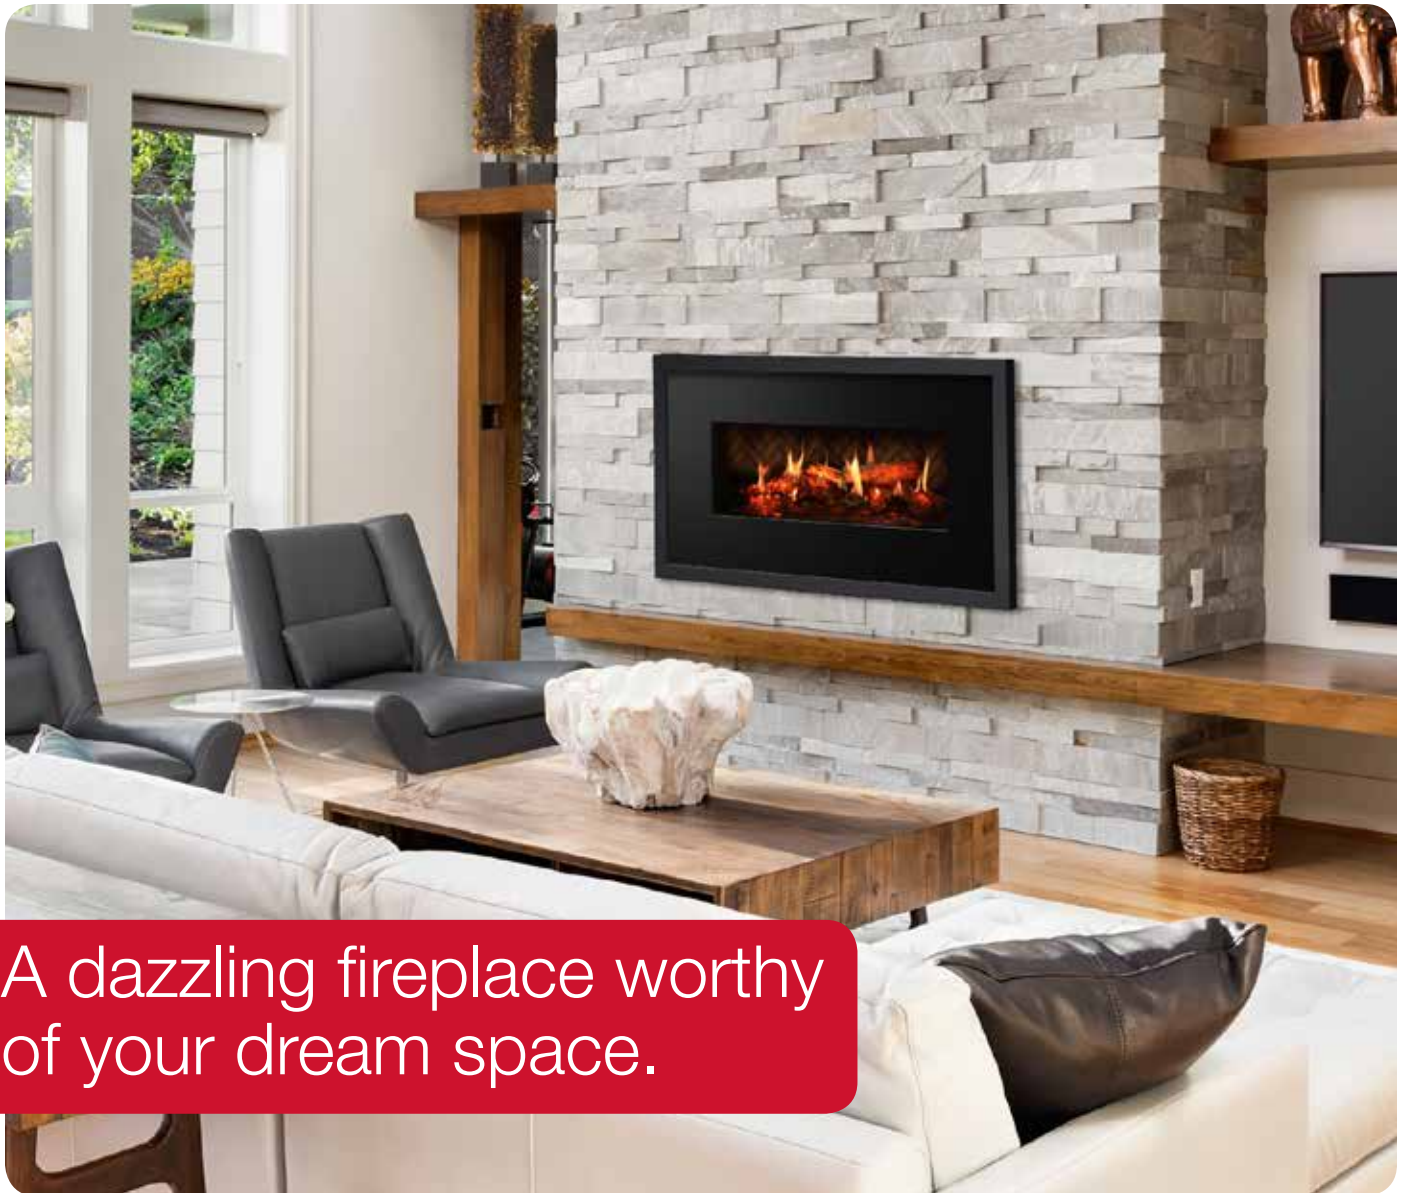

Opti-V™ Solo

VF2927L

A dazzling fireplace worthy of your dream space.

Opti-V™ Solo uses unprecedented technology to render flames and sparks for a virtual fireplace experience like no other. The unique design combines ultra realistic flickering flames with three dimensional LED logs that sporadically spark and crackle! The perfect blend of magic and realism - Opti-V™ is the most unbelievable flame effect yet.

Opti-V™ Solo

VF2927L

Accessories

OT1957-BLACK - Trim Kit
41-1/8 x 23-5/8 x 1-7/8 (104.5 cm x 60.0 cm x 4.8 cm)

Features

-  **Opti-V™ Flame Effect**
High definition video and a three-dimensional illusion creates dazzling flames that flicker between the logs.
-  **Heat-free Operation**
Designed with the sole purpose of providing a stunning visual flame feature.
-  **Crackling Sound Effects**
Enjoy a more complete sensory experience with the sound of natural wood fire.
-  **Direct-wired**
Designed to be direct-wired to a 120/240V circuit for a seamless look.
-  **All-season Flames**
Enjoy the unique charm of a fireplace 365 days a year using the flames without the heat.
-  **Sight and Sound Remote**
Control the flames and crackling sound effects at the touch of a button.
-  **Frame, Wire and Finish**
Basic installation requires fewer tradespeople, no gas lines, venting or chimney.
-  **Ultra-energy Efficient**
Uses less than 100 watts for incredibly low-cost operation.
-  **Zero emissions**
The most sustainable fireplace option; with no emissions.
-  **Reduces Liability**
Ideal for public spaces in commercial installations; meets the strictest building codes.
-  **Cool-touch Glass**
Glass remains cool making it safe for children and pets in any location.