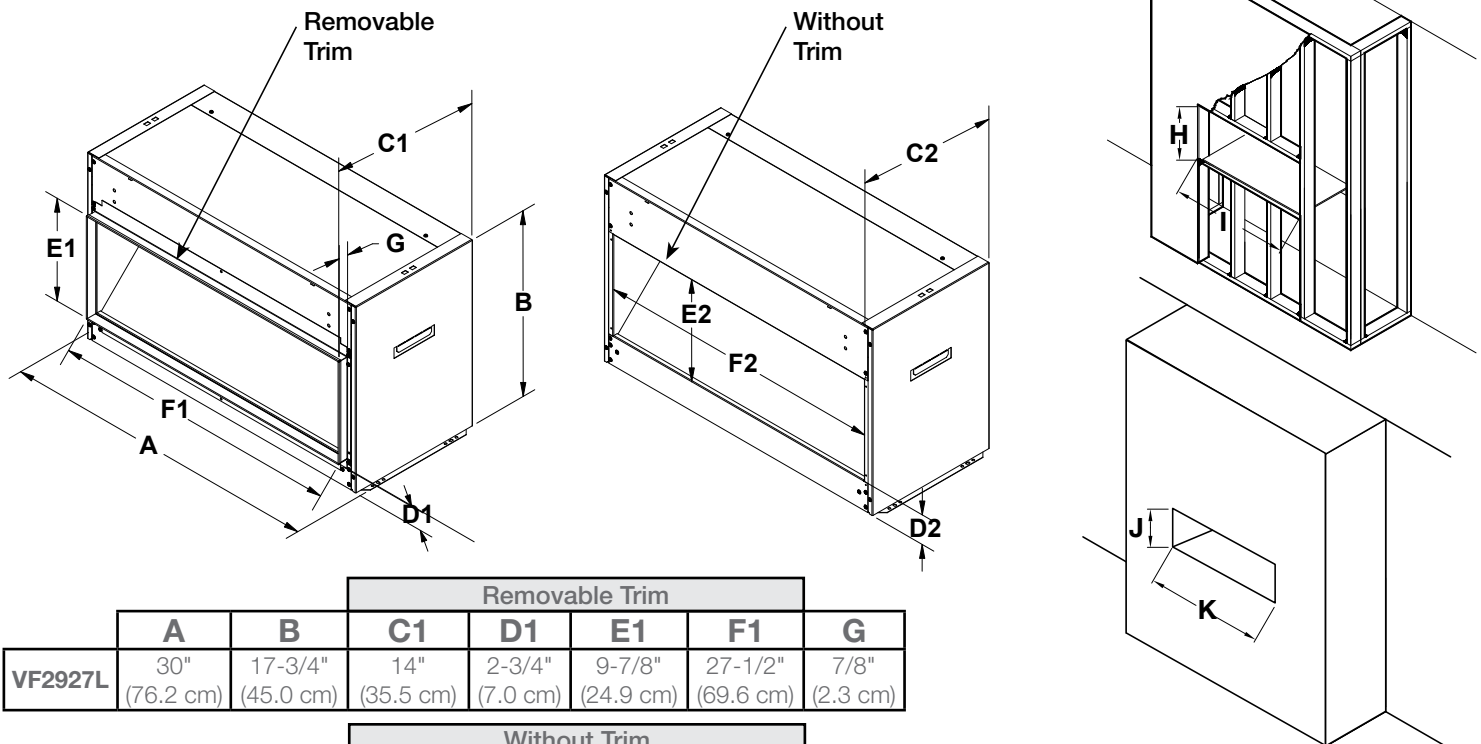

Model #	Description	Lbs / Kg	UPC	Wty. ¹	Carton Dimensions (WxHxD)		Cube	
					Inches	cm	ft ³	m ³
VF2927L	Opti-V™ Solo Built-in Fireplace	63 / 28.6	781052 092877	2 yr.	33-7/8 x 17-3/4 x 22-1/8	86.0 x 45.0 x 56.0	7.7	0.2
OT1957-BLACK	Opti-V™ Black Trim	38.7 / 17.6	781052 126282	1 yr.	44-7/8 x 27-5/8 x 5-1/2	114.0 x 70.0 x 14.0	3.9	0.11

Specifications, finishes and dimensions are subject to change. ¹Limited warranty. ©2018 Glen Dimplex Americas

SE-020-R09-082119

Opti-V™ Solo

VF2927L

Product Dimensions:

Framing Dimensions:

	Removable Trim						
	A	B	C1	D1	E1	F1	G
VF2927L	30" (76.2 cm)	17-3/4" (45.0 cm)	14" (35.5 cm)	2-3/4" (7.0 cm)	9-7/8" (24.9 cm)	27-1/2" (69.6 cm)	7/8" (2.3 cm)

Without Trim							
C2	D2	E2	F2	H	I	J	K
13" (33.0 cm)	3" (7.5 cm)	9-1/2" (24.0 cm)	27" (68.4 cm)	18-5/8" (47.4 cm)	30-1/2" (77.5 cm)	9-1/2" (24.0 cm)	27" (69.0 cm)