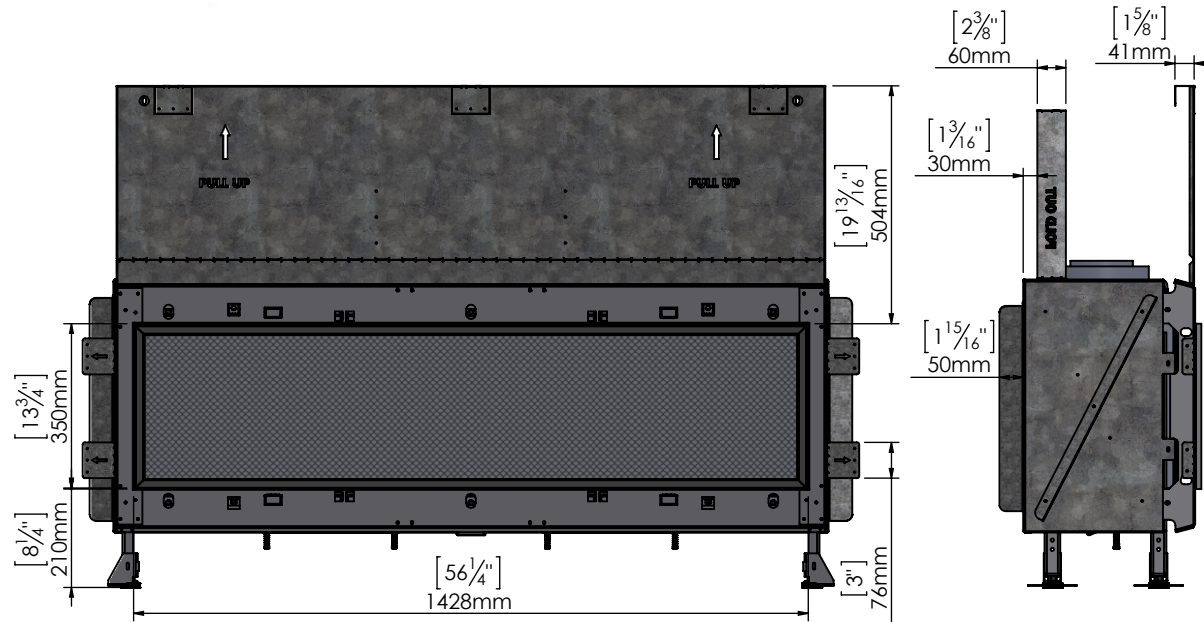

**Manufacturer Update – Zero Clearance Installation Unit**  
Manufacturer Effective Date: March 5<sup>th</sup> 2018  
Serial Number Forward : #15150

# Lyric

BY ORTAL

**Manufacturer Update – Zero Clearance Installation Unit**  
 Manufacturer Effective Date: March 5<sup>th</sup> 2018  
 Serial Number Forward: #15150

4/9/2018