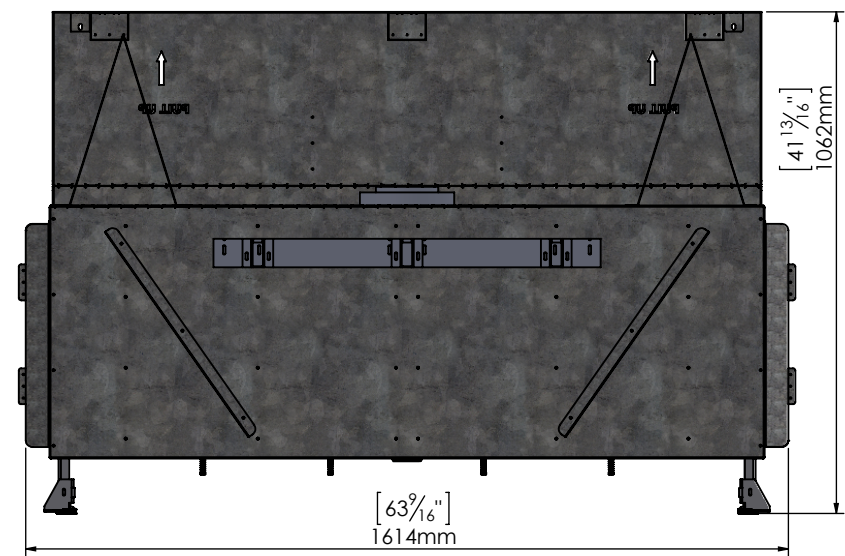

# Lyric

BY ORTAL

**Manufacturer Update – Zero Clearance Installation Unit**  
 Manufacturer Effective Date: March 5<sup>th</sup> 2018  
 Serial Number Forward: #15150

4/9/2018