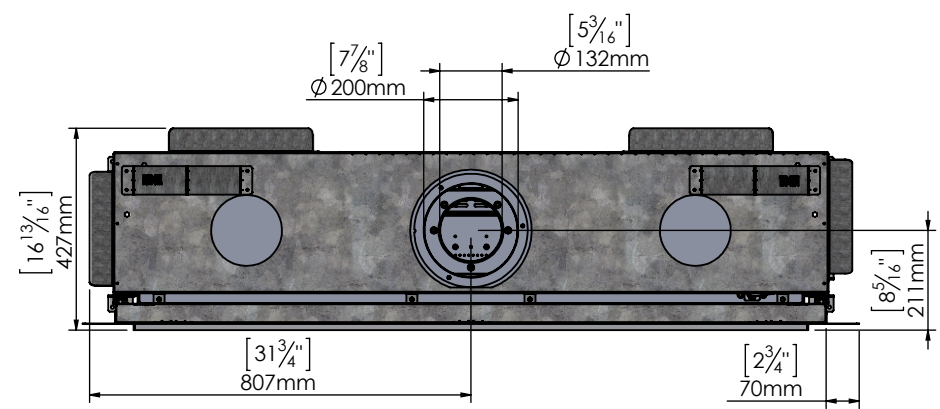

**Manufacturer Update – Zero Clearance Installation Unit**  
Manufacturer Effective Date: March 5<sup>th</sup> 2018  
Serial Number Forward : #15150

# Lyric

BY ORTAL

**Manufacturer Update – Zero Clearance Installation Unit**  
 Manufacturer Effective Date: March 5<sup>th</sup> 2018  
 Serial Number Forward: #15150

4/9/2018