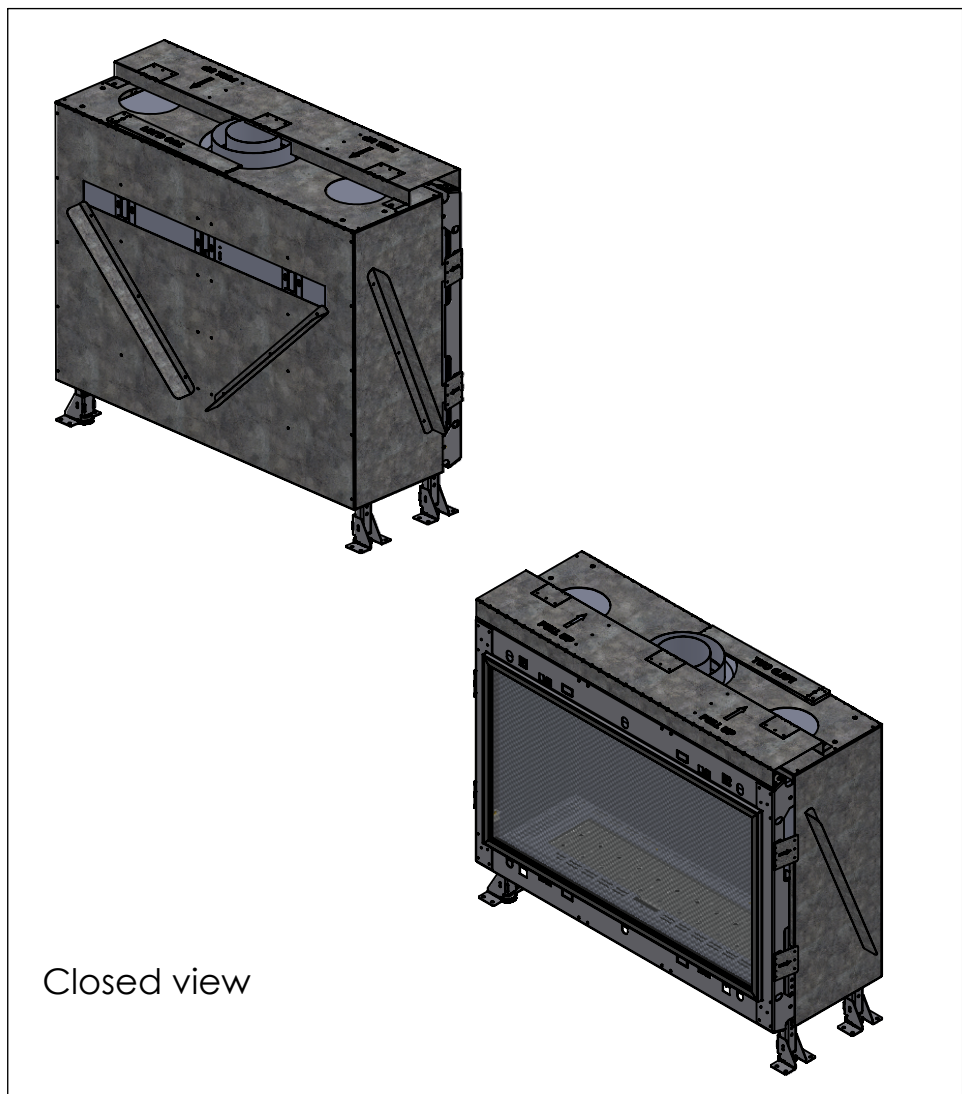

Lyrical

PORTAL

Front Facing 90H

Closed view

Open view

4/9/2018

Manufacturer Update – Zero Clearance Installation Unit
Manufacturer Effective Date: March 5th 2018
Serial Number Forward : #15150

Lyric

BORTAL

4/9/2018

Manufacturer Update – Zero Clearance Installation Unit
 Manufacturer Effective Date: March 5th 2018
 Serial Number Forward: #15150