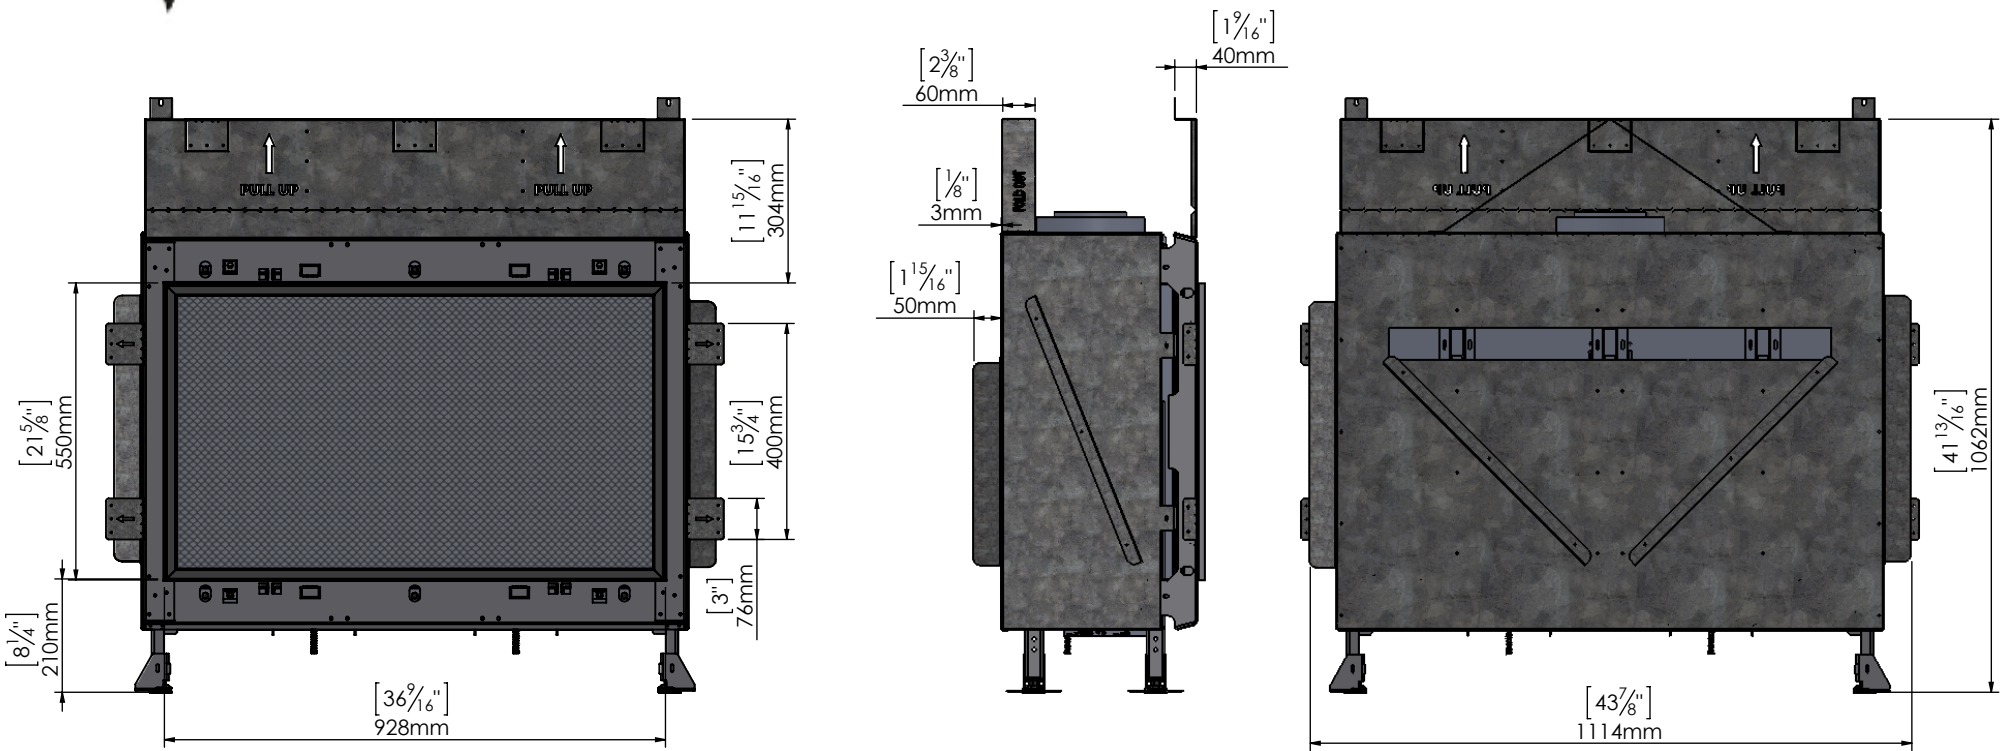

Lyrical

PORTAL

Front Facing 90H

Closed view

Open view

4/9/2018

Manufacturer Update – Zero Clearance Installation Unit
Manufacturer Effective Date: March 5th 2018
Serial Number Forward : #15150

Lyric

BORTAL

4/9/2018

Manufacturer Update – Zero Clearance Installation Unit
 Manufacturer Effective Date: March 5th 2018
 Serial Number Forward: #15150