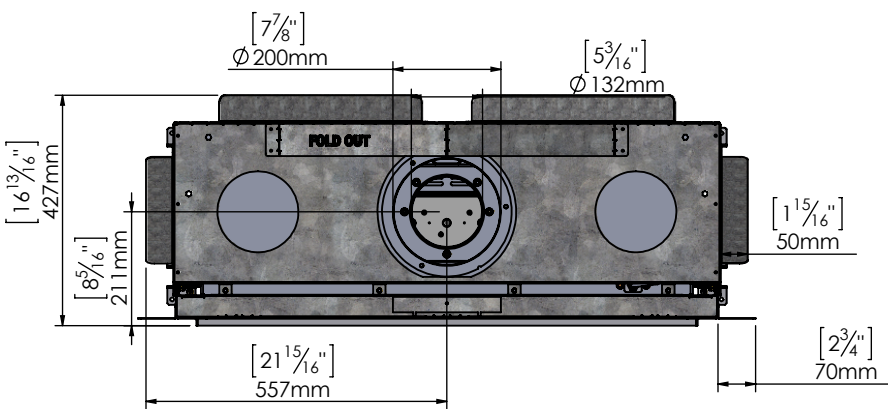

Lyrical

PORTAL

Front Facing 90H

Closed view

Open view

4/9/2018

Manufacturer Update – Zero Clearance Installation Unit
Manufacturer Effective Date: March 5th 2018
Serial Number Forward : #15150

Lyric

BORTAL

4/9/2018

Manufacturer Update – Zero Clearance Installation Unit
 Manufacturer Effective Date: March 5th 2018
 Serial Number Forward: #15150