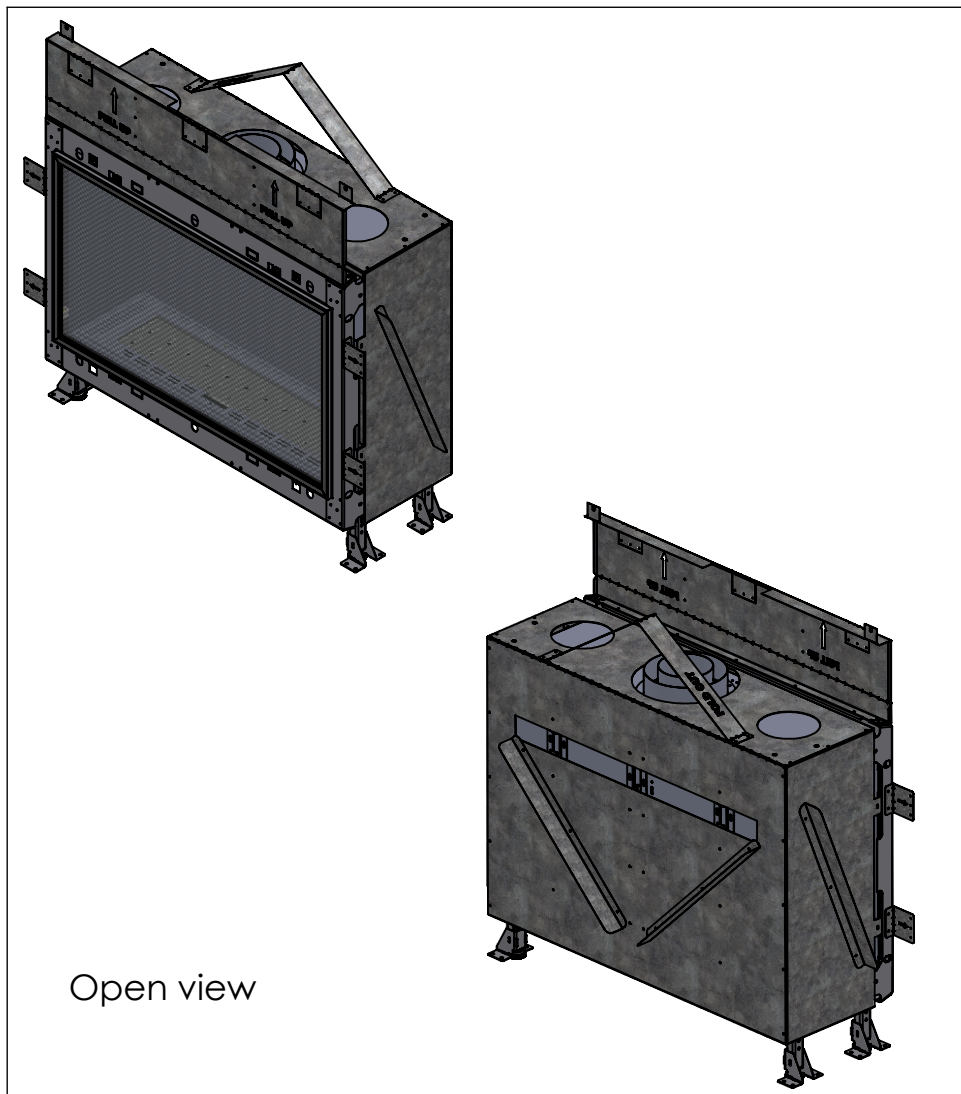

Lyrical

PORTAL

Front Facing 90H

Closed view

Open view

4/9/2018

Manufacturer Update – Zero Clearance Installation Unit
Manufacturer Effective Date: March 5th 2018
Serial Number Forward : #15150

Lyric

BORTAL

4/9/2018

Manufacturer Update – Zero Clearance Installation Unit
 Manufacturer Effective Date: March 5th 2018
 Serial Number Forward: #15150