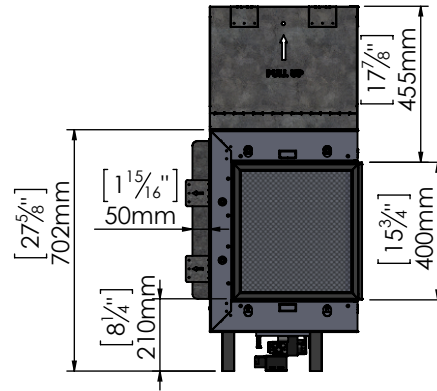

Corner Ls 90

Manufacturer Update – Zero Clearance Installation Unit
 Manufacturer Effective Date: March 5th 2018
 Serial Number Forward : #15150