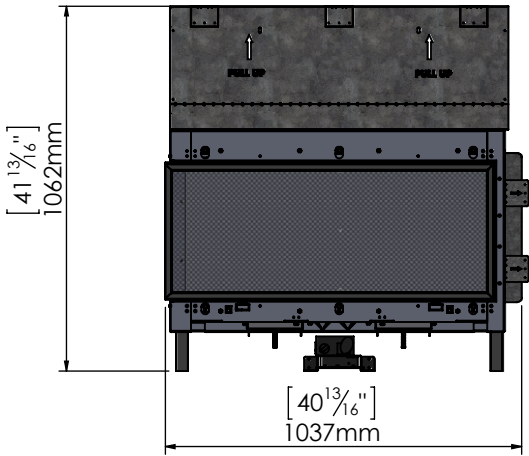

Corner Ls 90

Manufacturer Update – Zero Clearance Installation Unit
 Manufacturer Effective Date: March 5th 2018
 Serial Number Forward : #15150