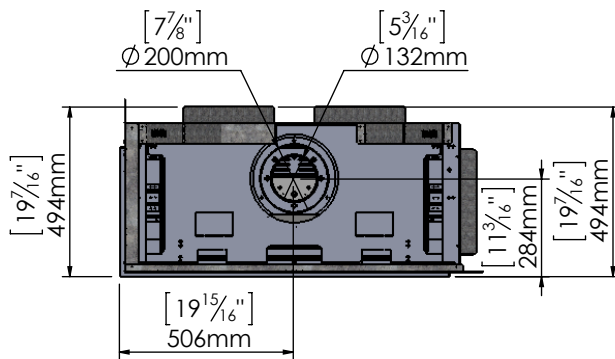

Corner Ls 90

Manufacturer Update – Zero Clearance Installation Unit
 Manufacturer Effective Date: March 5th 2018
 Serial Number Forward : #15150