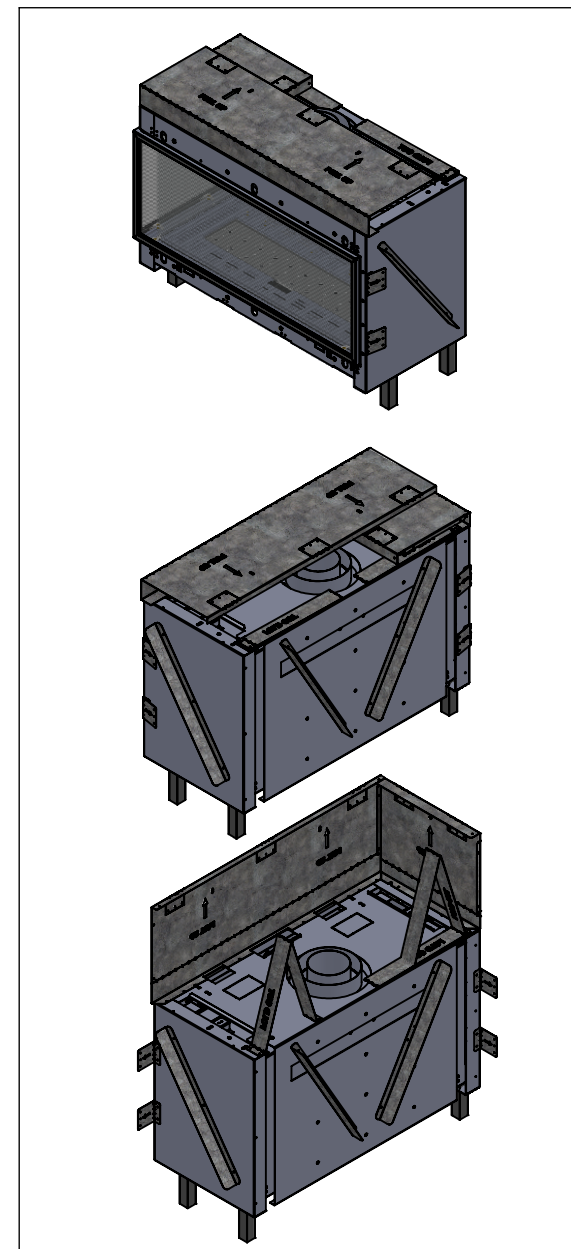

Corner Ls 90

Manufacturer Update – Zero Clearance Installation Unit
 Manufacturer Effective Date: March 5th 2018
 Serial Number Forward : #15150