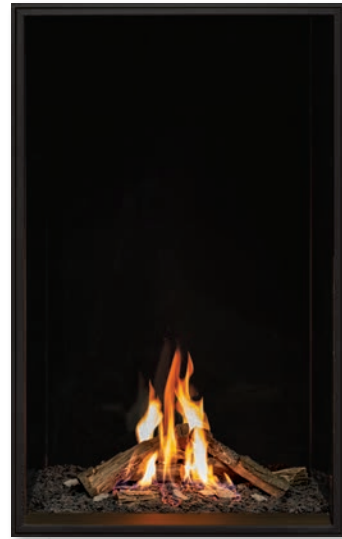

Glass Size: 60" h x 31" w

- Birch Log Set
- Fluted Liner

- Birch Log Set
- Black Glass Liner

- Birch Log Set
- Fluted Liner

- Birch Log Set
- See-Through Installation Kit

- Traditional Log Set
- Fluted Liner