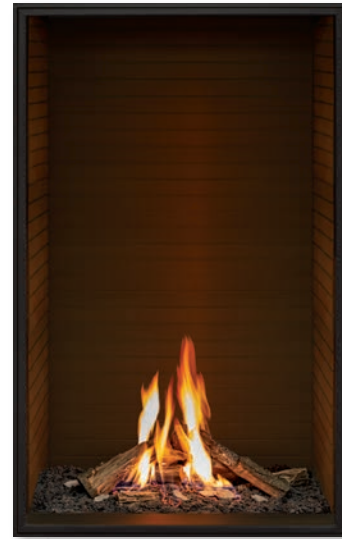

Glass Size: 60" h x 31" w

- Birch Log Set
- Fluted Liner

- Birch Log Set
- Black Glass Liner

- Birch Log Set
- Fluted Liner

- Birch Log Set
- See-Through Installation Kit

- Traditional Log Set
- Fluted Liner

- Traditional Log Set
- Black Glass Liner

- Traditional Log Set
- Fluted Liner

- Traditional Log Set
- See-Through Installation Kit

U33T

Single Sided Install

Traditional Log Set

Fluted Liner

Glass Size: 60"h x 31"w