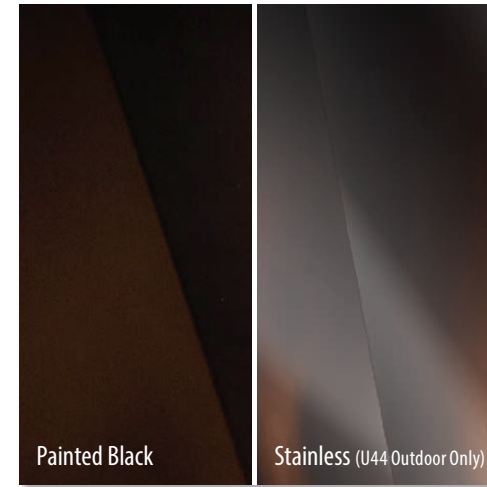

Steel Liners

U33, U33T, U37, U44, U44 Outdoor, U55