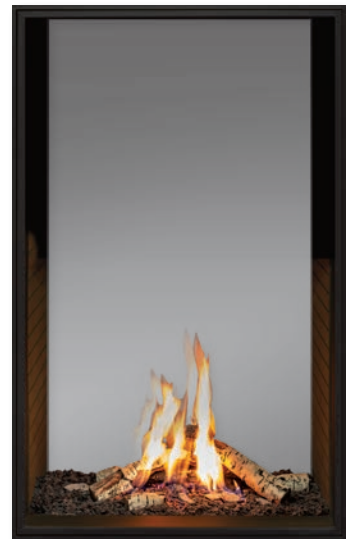

Glass Size: 60" h x 31" w

- Birch Log Set
- Fluted Liner

- Birch Log Set
- Black Glass Liner

- Birch Log Set
- Fluted Liner

- Birch Log Set
- See-Through Installation Kit

- Traditional Log Set
- Fluted Liner