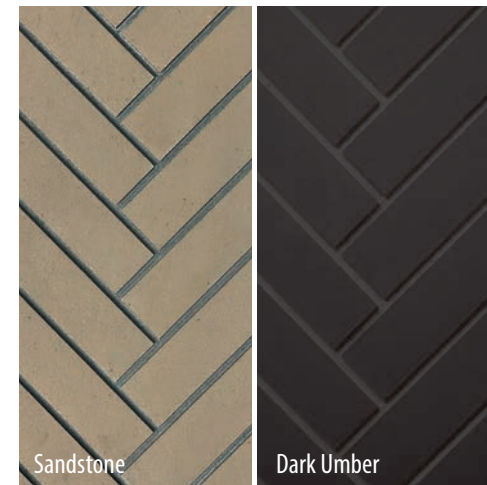

Driftwood Log Set

U37 & U44

Reflective Liners - TWO OPTIONS

U33, U33T, U37, U44, U44 Outdoor (Black Enameled Only), U55

Fluted Liner

U33 & U33T (INCLUDED)

Herringbone Liner

U37, U44, U44 Outdoor, U55