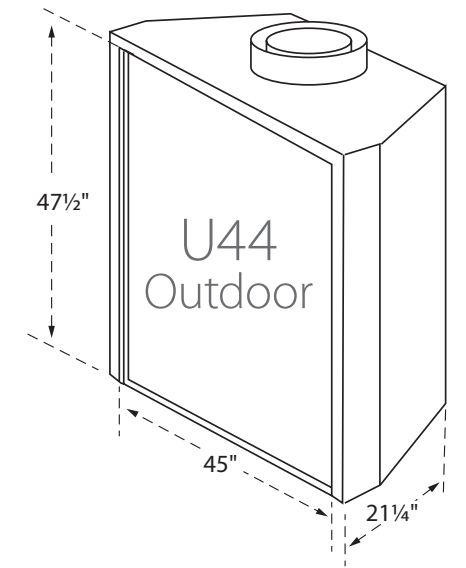

Visit urbanafireplaces.com/fireplace-builder to build your dream fireplace today

UNIT DIMENSIONS

Note: U30/U50/U70 dimensions also apply to screened editions unless indicated different.

Full Install Details Available online