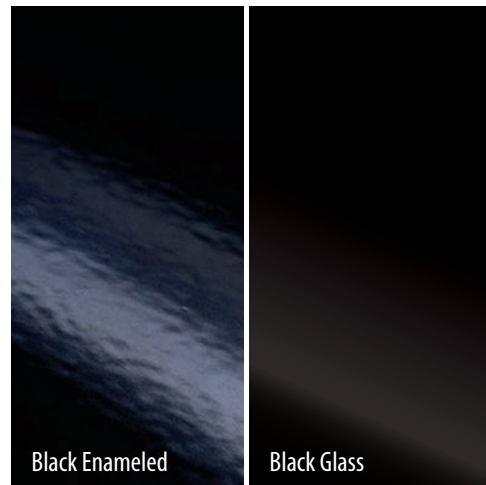

Reflective Liners - TWO OPTIONS

U33, U33T, U37, U44, U44 Outdoor (Black Enameled Only), U55