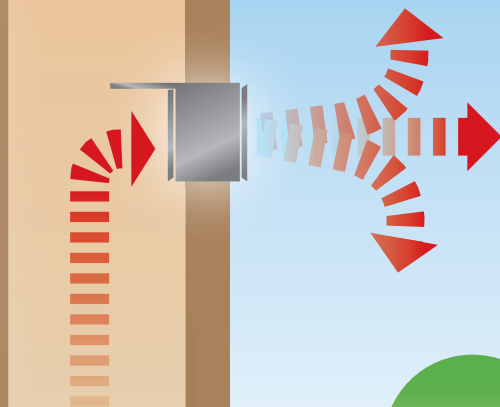

INCLUDED WITH THE U37 & U44 COOL SURFACE SYSTEM

The Cool Surface System allows the fireplaces rising heat to move safely up the chase without creating excessive surface temperatures that can damage HDTV's or other wall mounted valuables.

Rising heat is evenly vented forward into the living space above the chase

Rising heat is channeled safely past valuable wall mounted items such as a TV

Heat radiates forward from the fireplace window

COMFORT KIT

Our available Comfort Kit is an installation option that allows excess rising heat to be channeled outside through an exterior wall behind the fireplace. This setup allows you and your loved ones to enjoy a beautiful flame at comfortable temperatures.