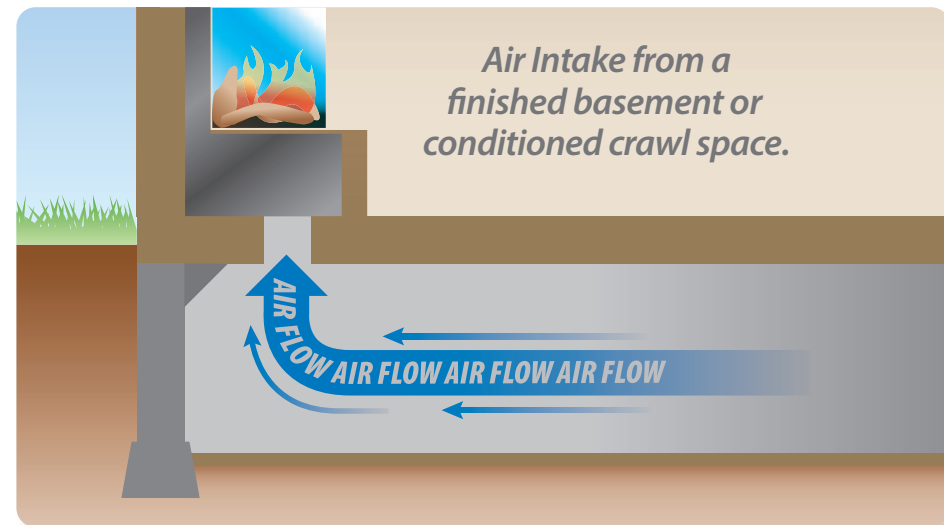

U30 | U50 | U70 VENTING SOLUTIONS

Every Urbana fireplace is designed with our COOL SURFACE SYSTEM which allows air coming into the fireplace to be heated and rise up safely within the chase, protecting wall mounted valuables from unsafe temperatures. This gives you the freedom to decorate your room without the worry of heat damage over the long term. Rising heat exits the top of an open chase; however, we have additional venting options if you wish to frame the chase all the way up to the ceiling.

Bottom intake not required for "Screened" bay units.

HIDDEN INTAKE CONSTRUCTION — URBANA EXCLUSIVE

Where approved by local codes and the building's HVAC supplier, the chase intake air may be supplied from a basement or conditioned crawl space below if no visible open area is desired at the bottom of the chase.