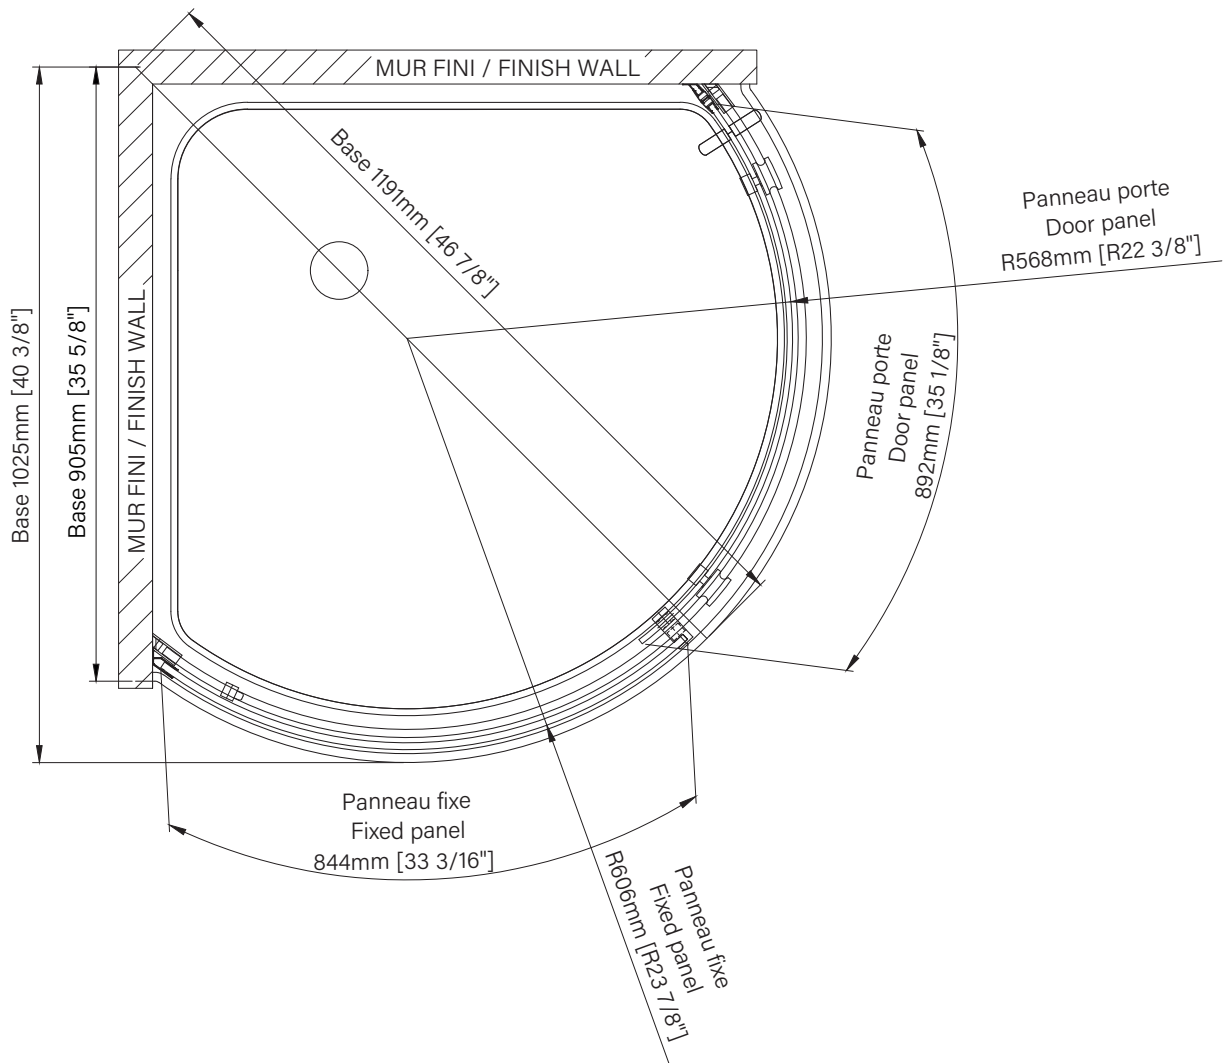

## Features :

- Height of 78 3/4" (2000mm)
- Zitta Clip bottom door guide to ease cleaning
- Aluminum threshold and sealing gaskets
- Safe tempered glass with polished edges
- Door anti-jump and stopper

## Configurations :

- 36"x36"

Gauche / Left = G  
Droite / Right = H

DBL3636NRD\_21

zitta.ca

Dimensions d'emballage / Packaging dimensions :

Assemblage de porte / Door assembly :

36"x36" : DBL3636NRD\_21

Boîtes #1&2 / Boxes #1&2 :

82 1/8" x 33 7/8" x 9 5/8", 187lbs

2055mm x 500mm x 65mm, 85kg

Gauche / Left = G

Droite / Right = H

\*\*Les dimensions d'emballage peuvent varier ou changées sans préavis.  
\*\*Packaging dimensions may vary or change without notice.

# Bellini

Rolling shower door  
Corner 2 doors, 2 fixed  
Round base

Porte de douche à roulement  
Coin rond 2 portes, 2 fixes  
Base ronde

Bellini - Coin Ronde / Corner Round  
Hauteur total / HEIGHT = 2000mm [78 3/4"]