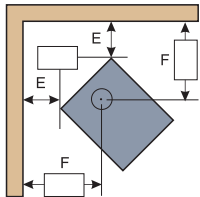

### 38,200 BTU EPA Test Fuel

Efficiency (HHV)	71.3%
Emissions	1.8 gm/hr.
Log Size (recommended)	16"
Log Size (max)	18"
Firebox Size	2.1 cu.ft.
Viewing Area	163 sq.in.

## CLEARANCES TO COMBUSTIBLES

From top of stove to ceiling: **55 1/4"**

STRAIGHT

CORNER

ALCOVE

	RESIDENTIAL SINGLE WALL	RESIDENTIAL DOUBLE WALL	MOBILE HOME DOUBLE WALL
A	8"	5"	5"
B	14"	14"	14"
C	18"	15"	14"
D	26"	26"	26"