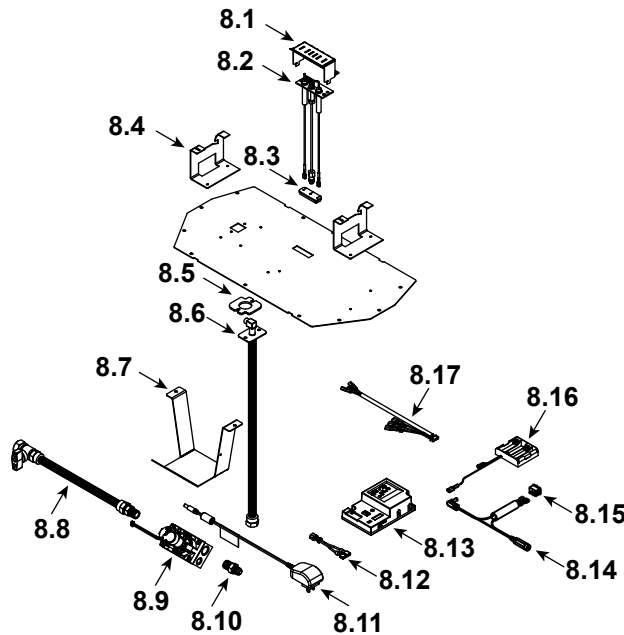

#8 Valve Assembly

IMPORTANT: THIS IS DATED INFORMATION. Parts must be ordered from a dealer or distributor. **Hearth and Home Technologies does not sell directly to consumers.** Provide model number and serial number when requesting service parts from your dealer or distributor.

**Stocked
at Depot**

ITEM	DESCRIPTION	COMMENTS	PART NUMBER	
8.1	Pilot Shield		2491-123	
8.2	Pilot Assembly NG		2106-169	Y
	Pilot Assembly Propane		2106-170	Y
8.3	Grommet		SRV2118-420	
8.4	Burner Support, Left and Right	1 Set	2491-169	
8.5	Gasket		2025-407	
8.6	Bulkhead W/Flex Tube		4021-428	Y
8.7	Valve Bracket		2491-153	
8.8	Flex Ball Valve Assembly, 12"		SRV302-320	Y
8.9	Valve NG		SRV2166-302	Y
	Valve Propane		2166-303	Y
8.10	Male Connector	Pkg of 5	303-315/5	Y
8.11	Transformer, 6 Volt Wall		SRV2326-131	Y
8.12	Jumper Wire		SRV2187-198	Y
8.13	Module, Control IFT		SRV2326-130	Y
8.14	Reset Switch Wire	Propane Only	2550-135	Y
8.15	Reset Switch	Propane Only	2206-298	Y
8.16	Battery Holder 4AA, IFT		SRV2326-134	Y
8.17	Harness, IFT 6 Pin Wiring		SRV2326-132	Y
	Orifice NG (#45C)		SRV582-845	Y
	Orifice Propane (1.25C)		582-8125	Y

Additional service part numbers appear on following page.