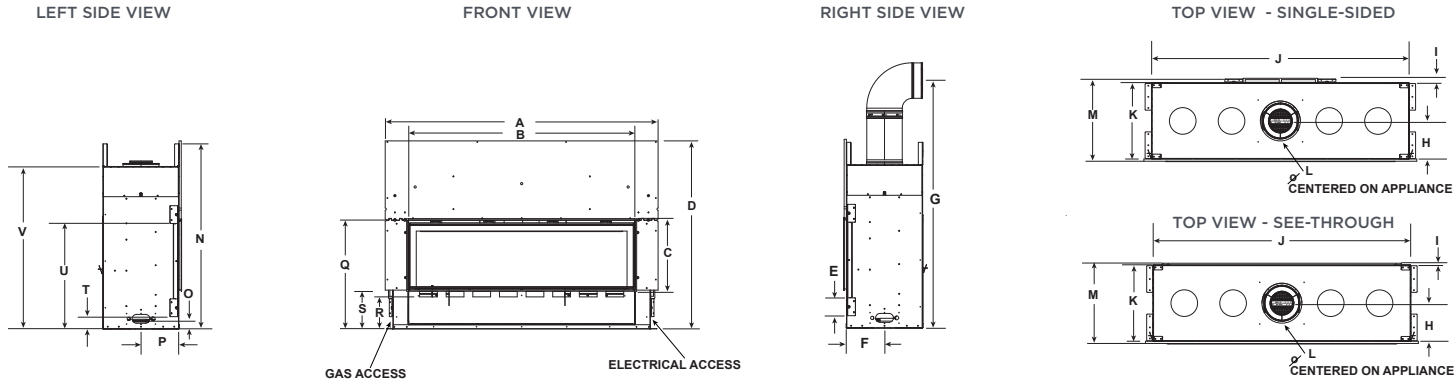

SPECIFICATIONS

MODEL	FRONT WIDTH		BACK WIDTH		HEIGHT		DEPTH		GLASS SIZE	BTU/HOUR INPUT (NG)
	UNIT	FRAMING	UNIT	FRAMING	UNIT	FRAMING	UNIT	FRAMING		
MEZZO36, MEZZO36ST	46-3/16 [1173]	48-1/4 [1226]	46-3/16 [1173]	48-1/4 [1226]	41-3/4 [1060]	42 [1067]	17-1/8 [435]	18-1/4 [464] ST: 17 [432]	35-1/2 x 12-1/2 [908 x 318]	17,500 - 30,000
MEZZO48, MEZZO48ST	58 [1473]	60-1/4 [1530]	58 [1473]	60-1/4 [1530]	41-3/4 [1060]	42 [1067]	17-1/8 [435]	18-1/4 [464] ST: 17 [432]	47-1/2 x 12-1/2 [1207 x 318]	21,000 - 40,000
MEZZO60, MEZZO60ST	70 [1778]	72-1/4 [1835]	70 [1778]	72-1/4 [1835]	47-3/4 [1213]	48 [1219]	17-1/8 [435]	18-1/4 [464] ST: 17 [432]	59-1/2 x 12-1/2 [1511 x 318]	26,000 - 50,000
MEZZO72, MEZZO72ST	82 [2083]	84-1/4 [2140]	82 [2083]	84-1/4 [2140]	47-3/4 [1213]	48 [1219]	17-1/8 [435]	18-1/4 [464] ST: 17 [432]	71-1/2 x 12-1/2 [1861 x 318]	30,000 - 58,000

Model	A	B	C	D	E	F	G	H	I	J	K	L	M	N	O	P	Q	R	S	T	U	V
MEZZO36, MEZZO36ST	49-1/2 [1257] ST: 50 [1270]	39-1/4 [997]	15-5/8 [397]	42-1/2 [1080]	4 [102]	8-9/16 [217]	63 [1600]	8-9/16 [217]	1 [25] ST: 1/2 [15]	46-3/16 [1173]	17-1/8 [435]	8 [203]	18-5/8 [473] ST: 18-1/8 [460]	41-3/4 [1060]	2-3/8 [60]	8-9/16 [217]	24-1/2 [622]	7-1/4 [184]	8-7/8 [225]	2-3/4 [70]	23-3/4 [603]	36-5/8 [930]
MEZZO48, MEZZO48ST	61-1/2 [1562] ST: 62 [1575]	51-1/8 [1299]	15-5/8 [397]	42-1/2 [1080]	4 [102]	8-9/16 [217]	63 [1600]	8-9/16 [217]	1 [25] ST: 1/2 [15]	58 [1473]	17-1/8 [435]	8 [203]	18-5/8 [473] ST: 18-1/8 [460]	41-3/4 [1060]	2-3/8 [60]	8-9/16 [217]	24-1/2 [622]	7-1/4 [184]	8-7/8 [225]	2-3/4 [70]	23-3/4 [603]	36-5/8 [930]
MEZZO60, MEZZO60ST	74 [1880]	63-1/8 [1605]	15-5/8 [397]	48-1/2 [1232]	4 [102]	8-9/16 [217]	63 [1600]	8-9/16 [217]	1 [25] ST: 1/2 [15]	70 [1778]	17-1/8 [435]	8 [203]	18-5/8 [473] ST: 18-1/4 [464]	47-3/4 [1213]	2-3/8 [60]	8-9/16 [217]	24-1/2 [622]	7-1/4 [184]	8-7/8 [225]	2-3/4 [70]	23-3/4 [603]	36-1/2 [927]
MEZZO72, MEZZO72ST	86 [2184]	75-1/8 [1908]	15-5/8 [397]	48-1/2 [1232]	4 [102]	8-9/16 [217]	75 [1905]	8-9/16 [217]	1 [25] ST: 1/2 [15]	82 [2083]	17-1/8 [435]	8 [203]	18-5/8 [473] ST: 18-1/4 [464]	47-3/4 [1213]	2-3/8 [60]	8-9/16 [217]	24-1/2 [622]	7-1/4 [184]	8-7/8 [225]	2-3/4 [70]	23-3/4 [603]	36-1/2 [927]

Dimensions are in inches and millimeters. Product information is not complete and is subject to change without notice. Product installation must adhere strictly to instructions shipped with product. We recommend measuring individual units at installation. Assumes the use of 1/2" sheetrock. NOTE: Combustible material should not cover the face. Make sure you do NOT cover the decorative door opening.

Refer to installation manual for detailed specifications on installing this product. Hearth & Home Technologies® reserves the right to update units periodically. The flame and ember appearance may vary based on the type of fuel burned and the venting configuration used. Actual product appearance, including flame, may differ from product images.

CANADA EFFICIENCIES EnerGuide (CSA P.4.1-15) - EnerGuide is a rating used in Canada to measure annual fireplace efficiency.

MEZZO36	MEZZO36ST	MEZZO48	MEZZO48ST	MEZZO60	MEZZO60ST	MEZZO72	MEZZO72ST
47.8% (NG), 50.8% (LP)	45.9% (NG), 50.1% (LP)	53.2% (NG), 56.3% (LP)	51.3% (NG), 57.0% (LP)	52.6% (NG), 52.2% (LP)	57.4% (NG), 56.1% (LP)	51.3% (NG), 49.9% (LP)	55.9% (NG), 57.7% (LP)

For complete information on this model, please contact us at:

No one builds a better fire

Web: heatnglo.com
Phone: (888) 427-3973
E-mail: info@heatnglo.com

- facebook.com/HeatandGlo
- twitter.com/HeatandGlo
- youtube.com/HeatandGlo

LIMITED LIFETIME WARRANTY³

The strongest in the industry, Heat & Glo provides a limited lifetime warranty on the most important aspects: firebox and heat exchanger.

³ For full warranty details see heatnglo.com