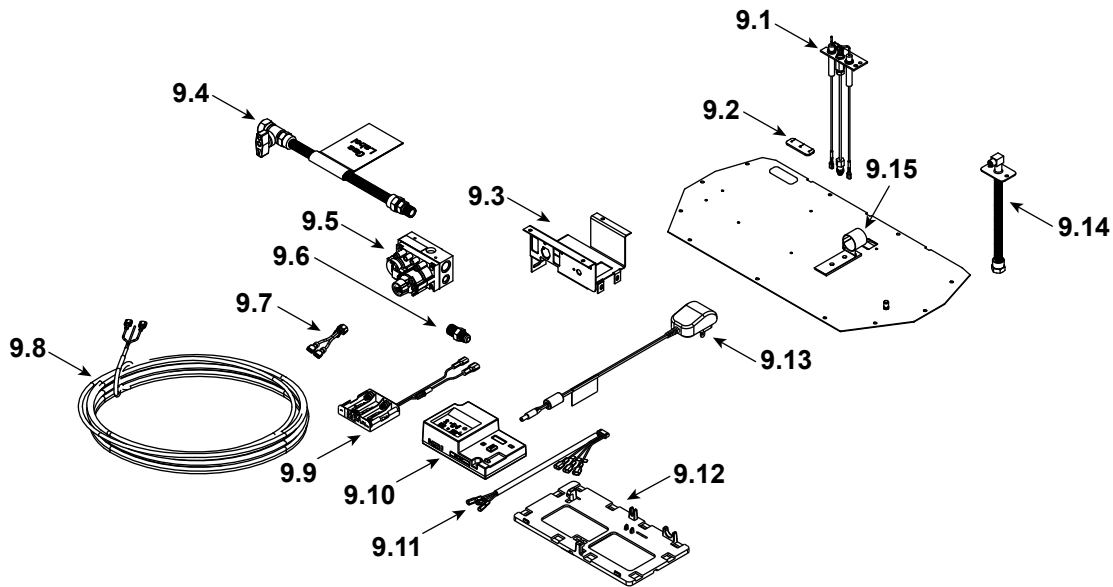

#9 Valve Assembly

IMPORTANT: THIS IS DATED INFORMATION. Parts must be ordered from a dealer or distributor. **Hearth and Home Technologies does not sell directly to consumers.** Provide model number and serial number when requesting service parts from your dealer or distributor.

Stocked at Depot

ITEM	DESCRIPTION	COMMENTS	PART NUMBER	
9.1	Pilot Assembly NG		2106-169	Y
	Pilot Assembly Propane		2106-170	Y
	Pilot Tube		SRV485-301	Y
9.2	3-Hole Grommet		SRV2118-420	
9.3	Valve Bracket		2118-104	
9.4	Flex Ball Valve Assembly		SRV302-320	Y
9.5	Valve NG		SRV2166-302	Y
	Valve Propane		2166-303	Y
9.6	Male Connector	Pkg of 5	303-315/5	
9.7	Jumper Wire		SRV2187-198	Y
9.8	Thermostat Wire Assembly		SRV2118-170	Y
9.9	Battery Pack**		SRV2326-134	Y
9.10	Module, IFT Control		SRV2326-130	Y
9.11	Wire Harness, IFT 6 Pin		SRV2326-132	Y
9.12	Component Tray		2279-185	
9.13	6 Volt Transformer		SRV2326-131	Y
9.14	Bulkhead w/Flex Tube		SRV7000-156	Y
9.15	Shutter Bracket Assembly		2118-121	
	Orifice NG (#38)		582-838	Y
	Orifice Propane (#52)		SRV582-852	Y

**Fuse for battery pack can be sourced locally, not a warranty item. Specs are 250v, 3A fuse, 3/4" long

Additional service part numbers appear on following page.