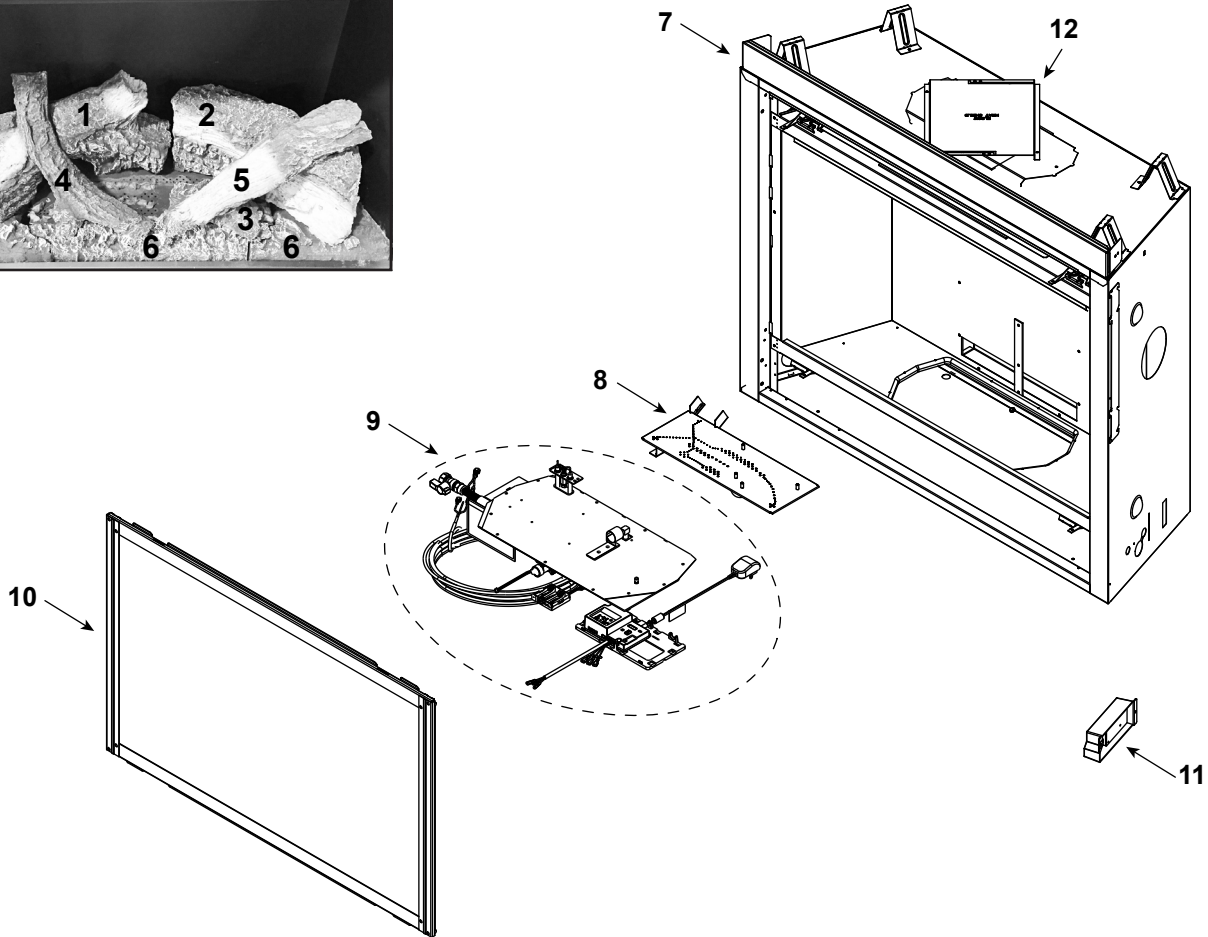

### Log Set Assembly

**IMPORTANT: THIS IS DATED INFORMATION.** Parts must be ordered from a dealer or distributor. **Hearth and Home Technologies does not sell directly to consumers.** Provide model number and serial number when requesting service parts from your dealer or distributor.

**Stocked at Depot**

ITEM	DESCRIPTION	COMMENTS	PART NUMBER	
	Log Set Assembly	Hearth Sold Separately	LOGS-SL9	Y
1	Rear Left Log		SRV2393-707	
2	Rear Right Log		SRV2393-708	
3	Burner Log		SRV2393-709	
4	Top Left Log		SRV2393-711	
5	Top Right Log		SRV2392-710	
6	Hearth Assembly (Left, Middle, & Right)		SRVHEARTH-SL9	
7	Drywall Support		2393-119	
8	Burner Assembly		2393-007	Y
9	Valve Assembly		<b>See following page</b>	
10	Glass Door Assembly		GLA-950TR	Y
11	Junction Box		4021-013	Y
12	Elbow Heat Shield		385-290	

Stocked at Depot

ITEM	DESCRIPTION	COMMENTS	PART NUMBER	
9.1	Pilot Assembly NG		2106-169	Y
	Pilot Assembly Propane		2106-170	Y
	Pilot Tube		SRV485-301	Y
9.2	3-Hole Grommet		SRV2118-420	
9.3	Valve Bracket		2118-104	
9.4	Flex Ball Valve Assembly		SRV302-320	Y
9.5	Valve NG		SRV2166-302	Y
	Valve Propane		2166-303	Y
9.6	Male Connector	Pkg of 5	303-315/5	
9.7	Jumper Wire		SRV2187-198	Y
9.8	Thermostat Wire Assembly		SRV2118-170	Y
9.9	Battery Pack**		SRV2326-134	Y
9.10	Module, IFT Control		SRV2326-130	Y
9.11	Wire Harness, IFT 6 Pin		SRV2326-132	Y
9.12	Component Tray		2279-185	
9.13	6 Volt Transformer		SRV2326-131	Y
9.14	Bulkhead w/Flex Tube		SRV7000-156	Y
9.15	Shutter Bracket Assembly		2118-121	
	Orifice NG (#38)		582-838	Y
	Orifice Propane (#52)		SRV582-852	Y