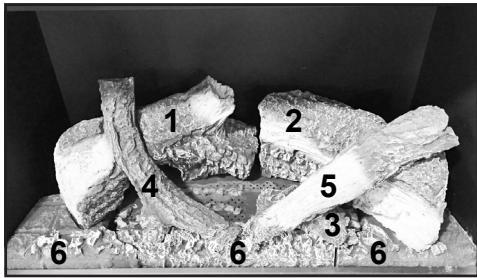

### Log Set Assembly

**IMPORTANT: THIS IS DATED INFORMATION.** Parts must be ordered from a dealer or distributor. **Hearth and Home Technologies does not sell directly to consumers.** Provide model number and serial number when requesting service parts from your dealer or distributor.

**Stocked at Depot**

ITEM	DESCRIPTION	COMMENTS	PART NUMBER	
	Log Set Assembly	Hearth Sold Separately	LOGS-SL9	Y
1	Rear Left Log		SRV2393-707	
2	Rear Right Log		SRV2393-708	
3	Burner Log		SRV2393-709	
4	Top Left Log		SRV2393-711	
5	Top Right Log		SRV2392-710	
6	Hearth Assembly (Left, Middle, & Right)		SRVHEARTH-SL9	
7	Drywall Support		2393-119	
8	Burner Assembly		2393-007	Y
9	Valve Assembly		<b>See following page</b>	
10	Glass Door Assembly		GLA-950TR	Y
11	Junction Box		4021-013	Y
12	Elbow Heat Shield		385-290	