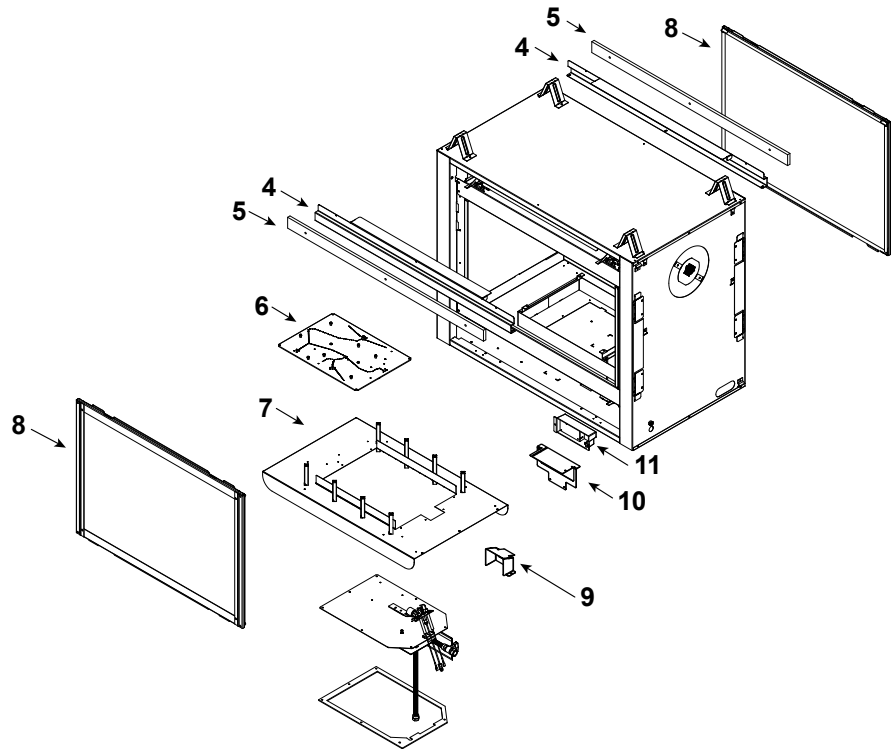

Log Set Assembly

IMPORTANT: THIS IS DATED INFORMATION. Parts must be ordered from a dealer or distributor. **Hearth and Home Technologies does not sell directly to consumers.** Provide model number and serial number when requesting service parts from your dealer or distributor.

Stocked at Depot

ITEM	DESCRIPTION	COMMENTS	PART NUMBER	
	Log Set Assembly		LOGS-2128	Y
A	Log A		SRV2128-701	
B	Log B		SRV2128-702	
C	Log C		SRV2128-703	
D	Log D		SRV2128-706	
1	Log 1		SRV2128-704	
2	Log 2		SRV2128-705	
3	Log 3		SRV2128-707	
4	Sheetrock Ledge	Qty 2 req	2128-118	
5	Non-Comb	Qty 2 req	2130-196	
6	Burner NG, Propane		2128-007	Y
7	Base Pan/Grate Assembly		2128-005	
8	Glass Door Assembly	Qty 2 req	GLA-6TROC	Y
9	Pilot Shield		2128-124	
10	Junction Box Bracket		2128-128	
11	Junction Box		SRV4021-013	Y
	Refractory Panel		2128-117	
	Refractory, Air Passage Side		2128-116	
	Surround Overlay (contains overlay for top, bottom and sides)		SRV2128-FACE