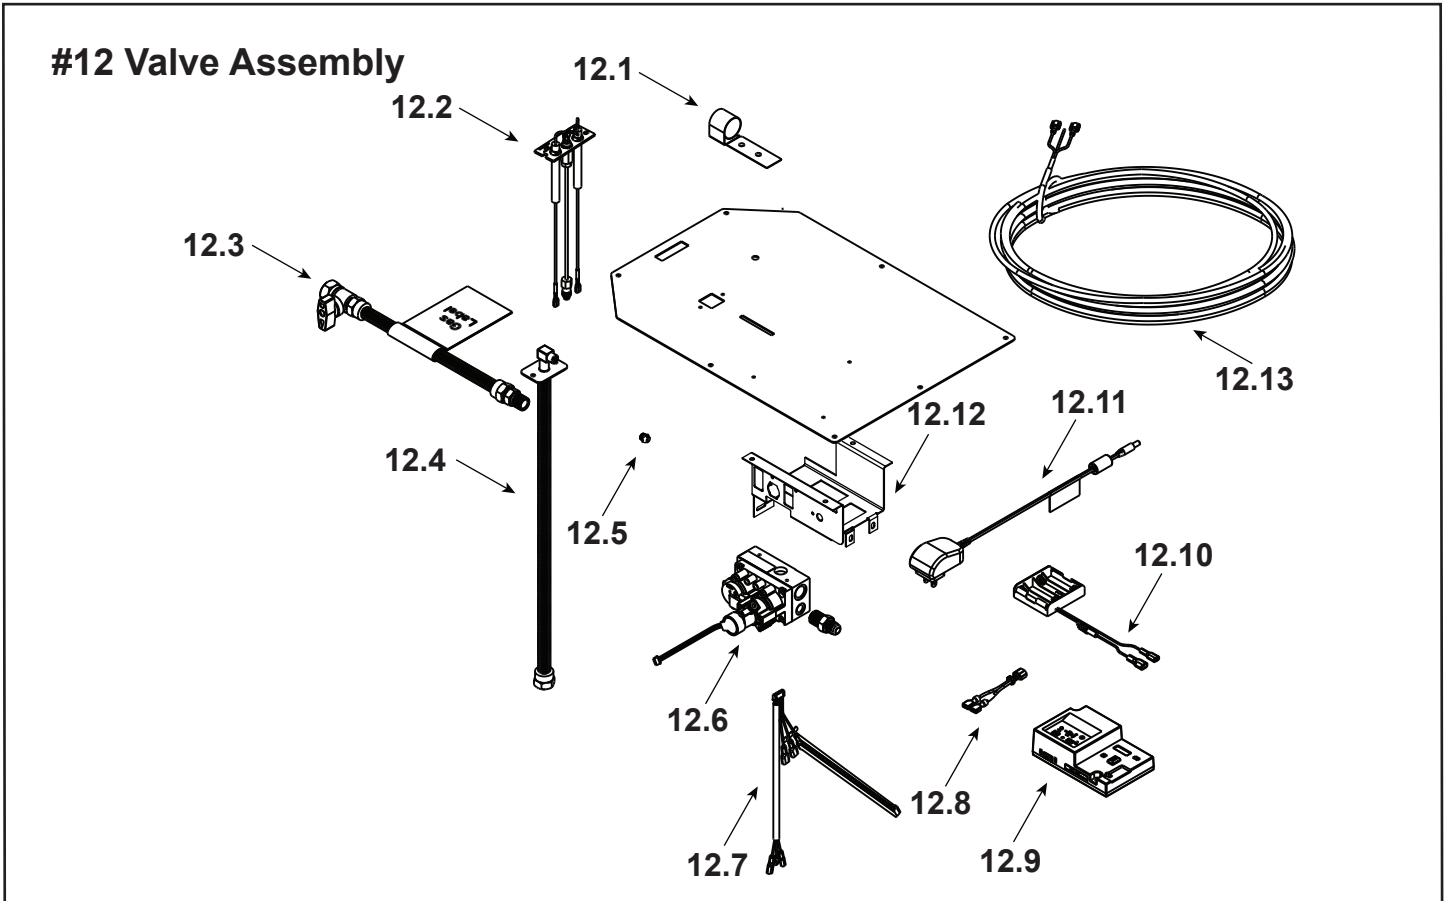

**Stocked at Depot**

ITEM	DESCRIPTION	COMMENTS	PART NUMBER	
	Log Set Assembly		LOGS-2128	Y
A	Log A		SRV2128-701	
B	Log B		SRV2128-702	
C	Log C		SRV2128-703	
D	Log D		SRV2128-706	
1	Log 1		SRV2128-704	
2	Log 2		SRV2128-705	
3	Log 3		SRV2128-707	
4	Sheetrock Ledge	Qty 2 req	2128-118	
5	Non-Comb	Qty 2 req	2130-196	
6	Burner NG, Propane		2128-007	Y
7	Base Pan/Grate Assembly		2128-005	
8	Glass Door Assembly	Qty 2 req	GLA-6TROC	Y
9	Pilot Shield		2128-124	
10	Junction Box Bracket		2128-128	
11	Junction Box		SRV4021-013	Y
	Refractory Panel		2128-117	
	Refractory, Air Passage Side		2128-116	
	Surround Overlay (contains overlay for top, bottom and sides)		SRV2128-FACE	

**Stocked at Depot**

ITEM	DESCRIPTION	COMMENTS	PART NUMBER	
12.1	Shutter Bracket Assembly		2118-121	Y
12.2	Pilot Assembly NG		2478-012	Y
	Pilot Assembly Propane	Convert 2478-012 with SRV593-527		
12.3	Flex Ball Valve Assembly		SRV302-320	Y
12.4	Flexible Gas Connector		530-302A	Y
12.5	Orifice NG (#32C)		SRV582-832	Y
	Orifice Propane (#50C)		582-850	Y
12.6	Valve NG		SRV2166-302	Y
	Valve Propane		2166-303	Y
12.7	Harness, IFT 6 Pin Wiring		SRV2326-132	Y
12.8	Jumper Wire		SRV2187-198	Y
12.9	Module, IFT Control		SRV2326-130	Y
12.10	Battery Holder 4AA, IFT		SRV2326-134	Y
12.11	Transformer, 6 Volt Wall		SRV2326-131	Y
12.12	Valve, Bracket		2118-104	
12.13	Thermostat Wire Assembly, Male/Male		SRV2118-170	Y