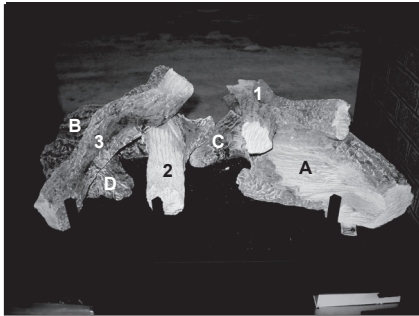

Log Set Assembly

IMPORTANT: THIS IS DATED INFORMATION. Parts must be ordered from a dealer or distributor. **Hearth and Home Technologies does not sell directly to consumers.** Provide model number and serial number when requesting service parts from your dealer or distributor.

Stocked at Depot

ITEM	DESCRIPTION	COMMENTS	PART NUMBER	
	Log Set Assembly		LOGS-2128	Y
A	Log A		SRV2128-701	
B	Log B		SRV2128-702	
C	Log C		SRV2128-703	
D	Log D		SRV2128-706	
1	Log 1		SRV2128-704	
2	Log 2		SRV2128-705	
3	Log 3		SRV2128-707	
4	Sheetrock Ledge	Qty 2 req	2128-118	
5	Non-Comb	Qty 2 req	2130-196	
6	Burner NG, Propane		2128-007	Y
7	Base Pan/Grate Assembly		2128-005	
8	Glass Door Assembly	Qty 2 req	GLA-6TROC	Y
9	Pilot Shield		2128-124	
10	Junction Box Bracket		2128-128	
11	Junction Box		SRV4021-013	Y
	Refractory Panel		2128-117	
	Refractory, Air Passage Side		2128-116	
	Surround Overlay (contains overlay for top, bottom and sides)		SRV2128-FACE