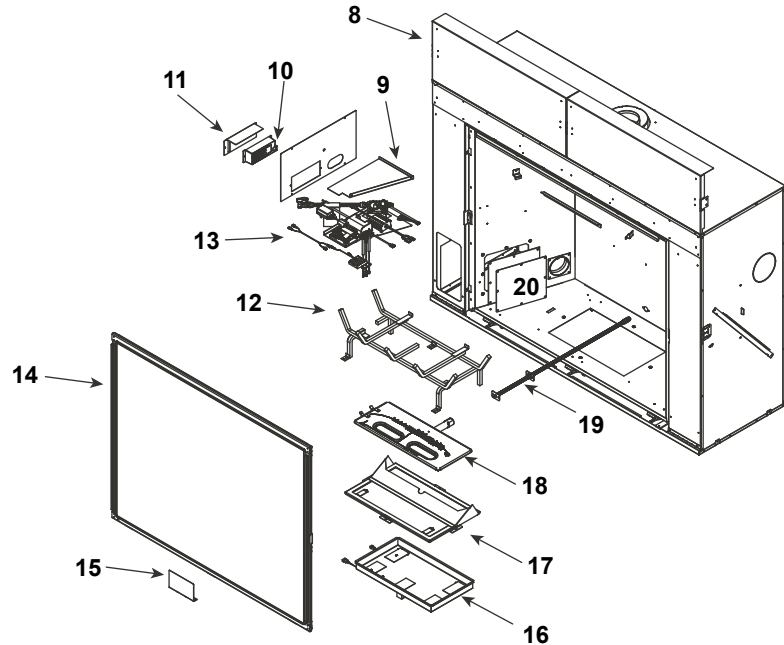

TRUE-36H-IFT End Manufacturing Date: March 2019

Log Set Assembly

IMPORTANT: THIS IS DATED INFORMATION. Parts must be ordered from a dealer or distributor. **Hearth and Home Technologies does not sell directly to consumers.** Provide model number and serial number when requesting service parts from your dealer or distributor.

Stocked at Depot

ITEM	DESCRIPTION	COMMENTS	PART NUMBER	
	Log Assembly		LOGS-TRUE36-HD	Y
1	Log 1	Individual logs Pre LC6273997 no longer available, must order complete assembly	SRV2280-741	
2	Log 2		SRV2280-742	
3	Log 3		SRV2281-743	
4	Log 4		SRV2280-744	
5	Log 5		SRV2280-745	
6	Log 6		SRV2281-746	
7	Log 7		SRV2281-748	
8	Heat Shield, Header	Qty 2 req	2280-105	
9	Heat Shield, Valve		2281-153	
10	Junction box		SRV4021-013	Y
11	J-Box Bracket		2281-154	
12	Grate Assembly		2280-015	
13	Valve Assembly		Refer to Valve Page	
14	Glass Assembly		GLA-2280	
15	Finishing Spacer		2281-113	
16	LED Tub Assembly		2280-017	
17	Inner Glass Frame Assembly		2280-019	
18	Burner Assembly		2280-007	Y
19	Orifice Bracket Flex		2012-008	Y
20	Access Plate		2281-117	
	Cover, Rear Light	TRUE-36G-IFT Only	2461-168