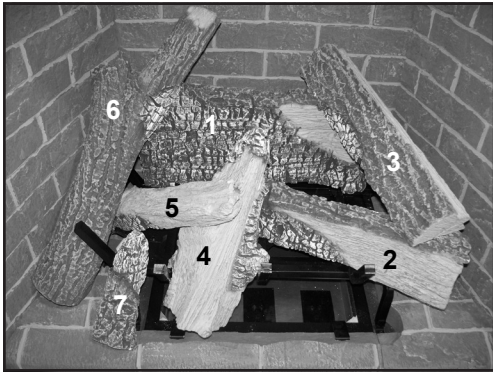

TRUE-36H-IFT End Manufacturing Date: March 2019

Log Set Assembly

IMPORTANT: THIS IS DATED INFORMATION. Parts must be ordered from a dealer or distributor. **Hearth and Home Technologies does not sell directly to consumers.** Provide model number and serial number when requesting service parts from your dealer or distributor.

Stocked at Depot

ITEM	DESCRIPTION	COMMENTS	PART NUMBER	
	Log Assembly		LOGS-TRUE36-HD	Y
1	Log 1	Individual logs Pre LC6273997 no longer available, must order complete assembly	SRV2280-741	
2	Log 2		SRV2280-742	
3	Log 3		SRV2281-743	
4	Log 4		SRV2280-744	
5	Log 5		SRV2280-745	
6	Log 6		SRV2281-746	
7	Log 7		SRV2281-748	
8	Heat Shield, Header	Qty 2 req	2280-105	
9	Heat Shield, Valve		2281-153	
10	Junction box		SRV4021-013	Y
11	J-Box Bracket		2281-154	
12	Grate Assembly		2280-015	
13	Valve Assembly		Refer to Valve Page	
14	Glass Assembly		GLA-2280	
15	Finishing Spacer		2281-113	
16	LED Tub Assembly		2280-017	
17	Inner Glass Frame Assembly		2280-019	
18	Burner Assembly		2280-007	Y
19	Orifice Bracket Flex		2012-008	Y
20	Access Plate		2281-117	
	Cover, Rear Light	TRUE-36G-IFT Only	2461-168	