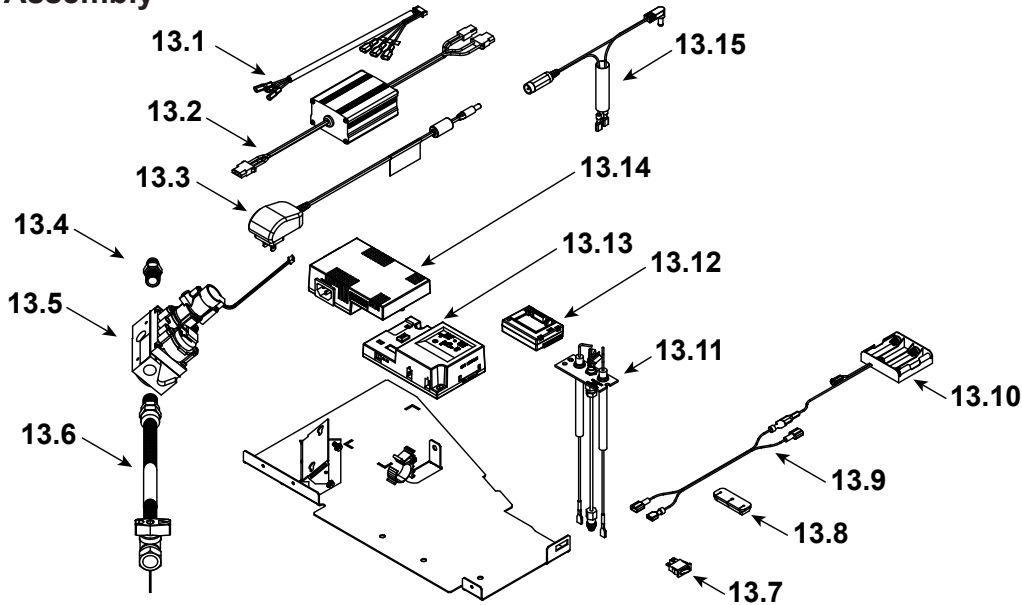

#13 Valve Assembly

IMPORTANT: THIS IS DATED INFORMATION. Parts must be ordered from a dealer or distributor. **Hearth and Home Technologies does not sell directly to consumers.** Provide model number and serial number when requesting service parts from your dealer or distributor.

Stocked at Depot

ITEM	DESCRIPTION	COMMENTS	PART NUMBER	Stocked at Depot
13.1	Wire Harness		SRV2326-132	Y
13.2	Led Controller		2166-336	Y
13.3	Power Supply		SRV2326-131	Y
13.4	Male connector	Pkg of 5	303-315/5	Y
13.5	Valve NG		SRV2166-302	Y
	Valve Propane		2166-303	Y
13.6	Flex Ball Valve Assembly. 12"		SRV302-320	Y
13.7	Reset Switch	Pre LC5114352	SRV2206-299	Y
		Post LC5114352 / Propane Only	2206-298	Y
13.8	Grommet		SRV2118-420	
13.9	Wire, Battery jumper, 10 in		2281-196	Y
13.10	**Battery Pack		SRV2326-134	Y
13.11	Pilot Assembly, NG		2270-012	Y
13.12	Module, RF FCC		SRV2326-120	Y
13.13	Module, Control IFT		SRV2326-130	Y
13.14	Aux Module, B Type		SRV2326-150	Y
13.15	Reset Switch Wire	Propane Only	SRV2326-135	Y
	Cable, B Type AC Module		SRV2326-152	Y
	Orifice NG (#30C)		582-830	Y
	Orifice Propane (#47C)		582-847	Y

**Fuse for battery pack can be sourced locally, not a warranty item. Specs are 250v, 3A fuse, 3/4" long