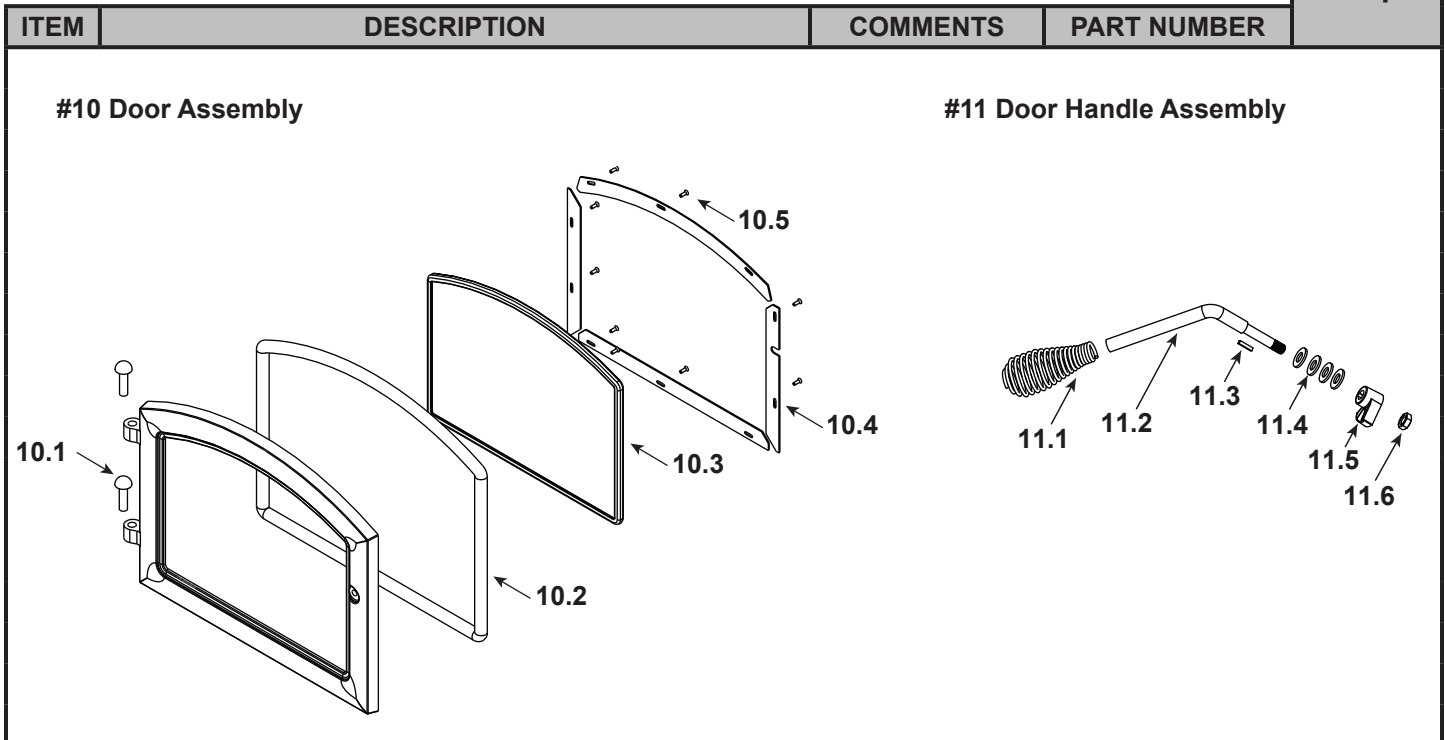

**Stocked
at Depot**

ITEM	DESCRIPTION	COMMENTS	PART NUMBER	
	Door Assembly	Black	SRV7039-008	
10.1	Hinge Pins, 1/2"	Black	7000-606/2	
10.2	Rope, Door, 3/4" x 84" - Field cut to Size	7 Ft Length	832-1680	Y
10.3	Glass Assembly - 14-1/8 in. W x 9-13/16 in. H		SRV7000-013	Y
	Gasket, Glass Tape - Field cut to Size	5 Ft Length	832-0460	Y
10.4	Frame, Glass		GL-FRM-21M	
10.5	Screw, Flat Head Philips 8-32 x 1/2	Pkg of 12	220-0490/12	Y
11	Door Handle Assembly		832-0540	
11.1	Spring Handle, 1/2", Black		SRV7000-613	Y
11.2	Door Handle Only		SRV430-1131	
11.3	Key, Cam Latch		SRV430-1151	
11.4	Washer, SAE, 3/8	Pkg of 3	832-0990	Y
11.5	Cam Latch		SRV430-1141	
11.6	Nut, Locking Door Handle	Pkg of 24	226-0100/24	Y
12	Pedestal Base		SRV7033-163	
13	Pedestal Riser		SRV7033-207	
	Outside Air Cover Plate Assembly		SRV7033-041	
	Logo, Quadra-Fire	Pkg of 10	7000-649/10	
	Plug, Trimount, .250"	Pkg of 10	229-0880/24	