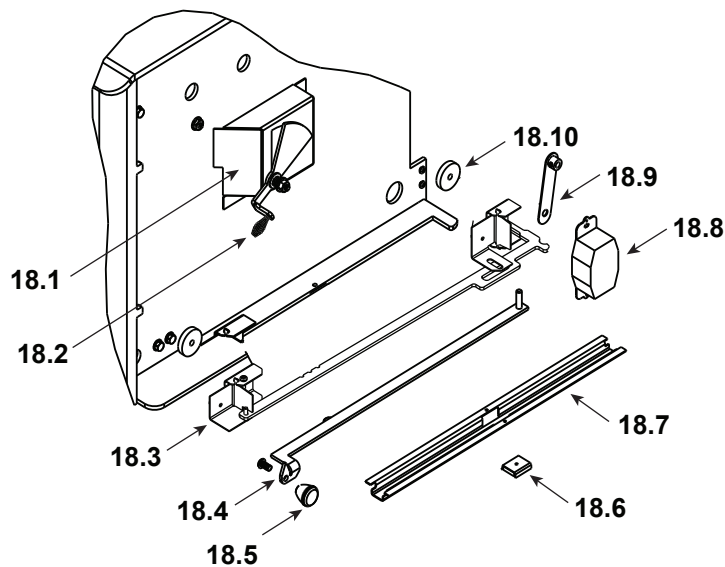

IMPORTANT: THIS IS DATED INFORMATION. When requesting service or replacement parts for your appliance please provide model number and serial number. All parts listed in this manual may be ordered from an authorized dealer.

**Stocked
at Depot**

ITEM	DESCRIPTION	COMMENTS	PART NUMBER	
14	Rear Channel Assembly		SRV7039-001	
15	Tube Channel Assembly - Manifold Tubes		SRV7039-004	Y
16	Panel Assembly, Side, Right		SRV7039-002	
17	Tube Channel Top - Access Cover		SRV7039-114	
	Component Pack		SRV7039-057	

#18 Burn Rate Control Assembly

18.1	Burn Rate Control Assembly		SRV7039-016	
18.2	Spring Handle, 1/4" Black		SRV7000-614	Y
18.3	Timer Air Control Assembly		SRV7039-015	Y
	Rear Air Door Assembly		SRV7037-013	Y
18.4	Rear Air Control Arm Assembly		SRV7039-053	
18.5	Start-Up Control Knob		SRV7000-343	
18.6	Latch, Magnet - for Air Control		SRV229-0631	
18.7	Air Control Rod Guide		SRV7033-210	
18.8	Timer (Only) Replacement Assembly		SRV480-1940	Y
18.9	Timer Arm Assembly		SRV7033-034	Y
18.10	Door Gasket - Front & Rear Air Timer Doors		7033-282	Y

Additional service part numbers appear on following page.