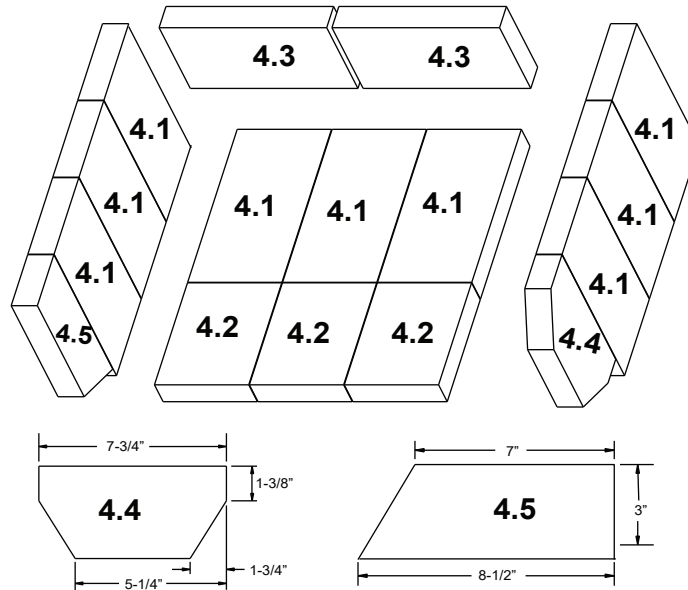

Stocked at Depot

ITEM	DESCRIPTION	COMMENTS	PART NUMBER	
1	Convection Air Channel - Retain Original Serial Number		SRV7039-107	
2	Flue Collar		SRV7000-302	Y
3	Panel Assembly, Side, Left		SRV7039-003	

#4 Brick Assembly