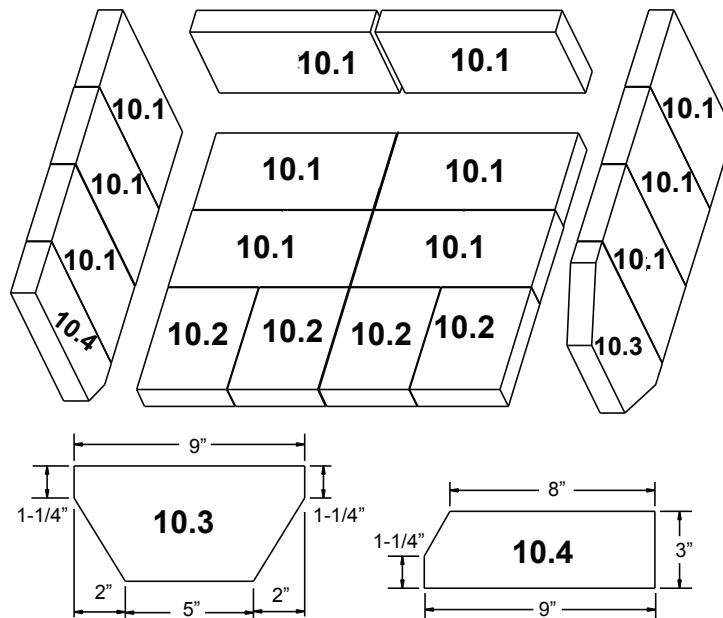

Stocked at Depot

ITEM	DESCRIPTION	COMMENTS	PART NUMBER	
1	Air Channel, Convection w/Bracket (Retain Original SN Label)		SRV7033-144	
2	Air Supply Back		SRV7033-134	
3	Flue Collar		SRV7000-302	Y
4	Panel Assembly, Side, Left		SRV7033-019	
5	Rear Channel Assembly		SRV7033-002	Y
6	Tube Support Rack		SRV7033-148	
7	Brick Retainer		SRV7033-149	
8	Ceramic Fiber Blanket, 1/2" Thick (19" W x 13-3/4" H)		832-3390	Y
9	Baffle Board - 9-1/2 in W x 13-3/4 in H	Pkg of 2	SRV7033-209	Y

10 Brick Set

10	Brick Assembly - Complete Set	Pkg of 18	SRV7033-006	
10.1	Brick, 9 x 4-1/2 x 1-1/4"	Qty. 12 Req.		
10.2	Brick, 6 x 4-1/2 x 1-1/4"	Qty. 4 Req.		
10.3	Brick, 9 x 4-1/2 x 1-1/4" w/angles, see diagram	Qty. 1 Req.		
10.4	Brick, 9 x 3 x 1-1/4" w/angle, see diagram	Qty. 1 Req.		
	Brick, Uncut	Pkg of 1	832-0550	
		Pkg of 6	832-3040	
11	Panel Assembly, Side, Right		SRV7033-017	
12	Tube Channel Top - Tube Channel Access Cover		SRV7033-237	
13	Tube, Channel Assembly	Manifold Tubes	SRV7033-023	Y