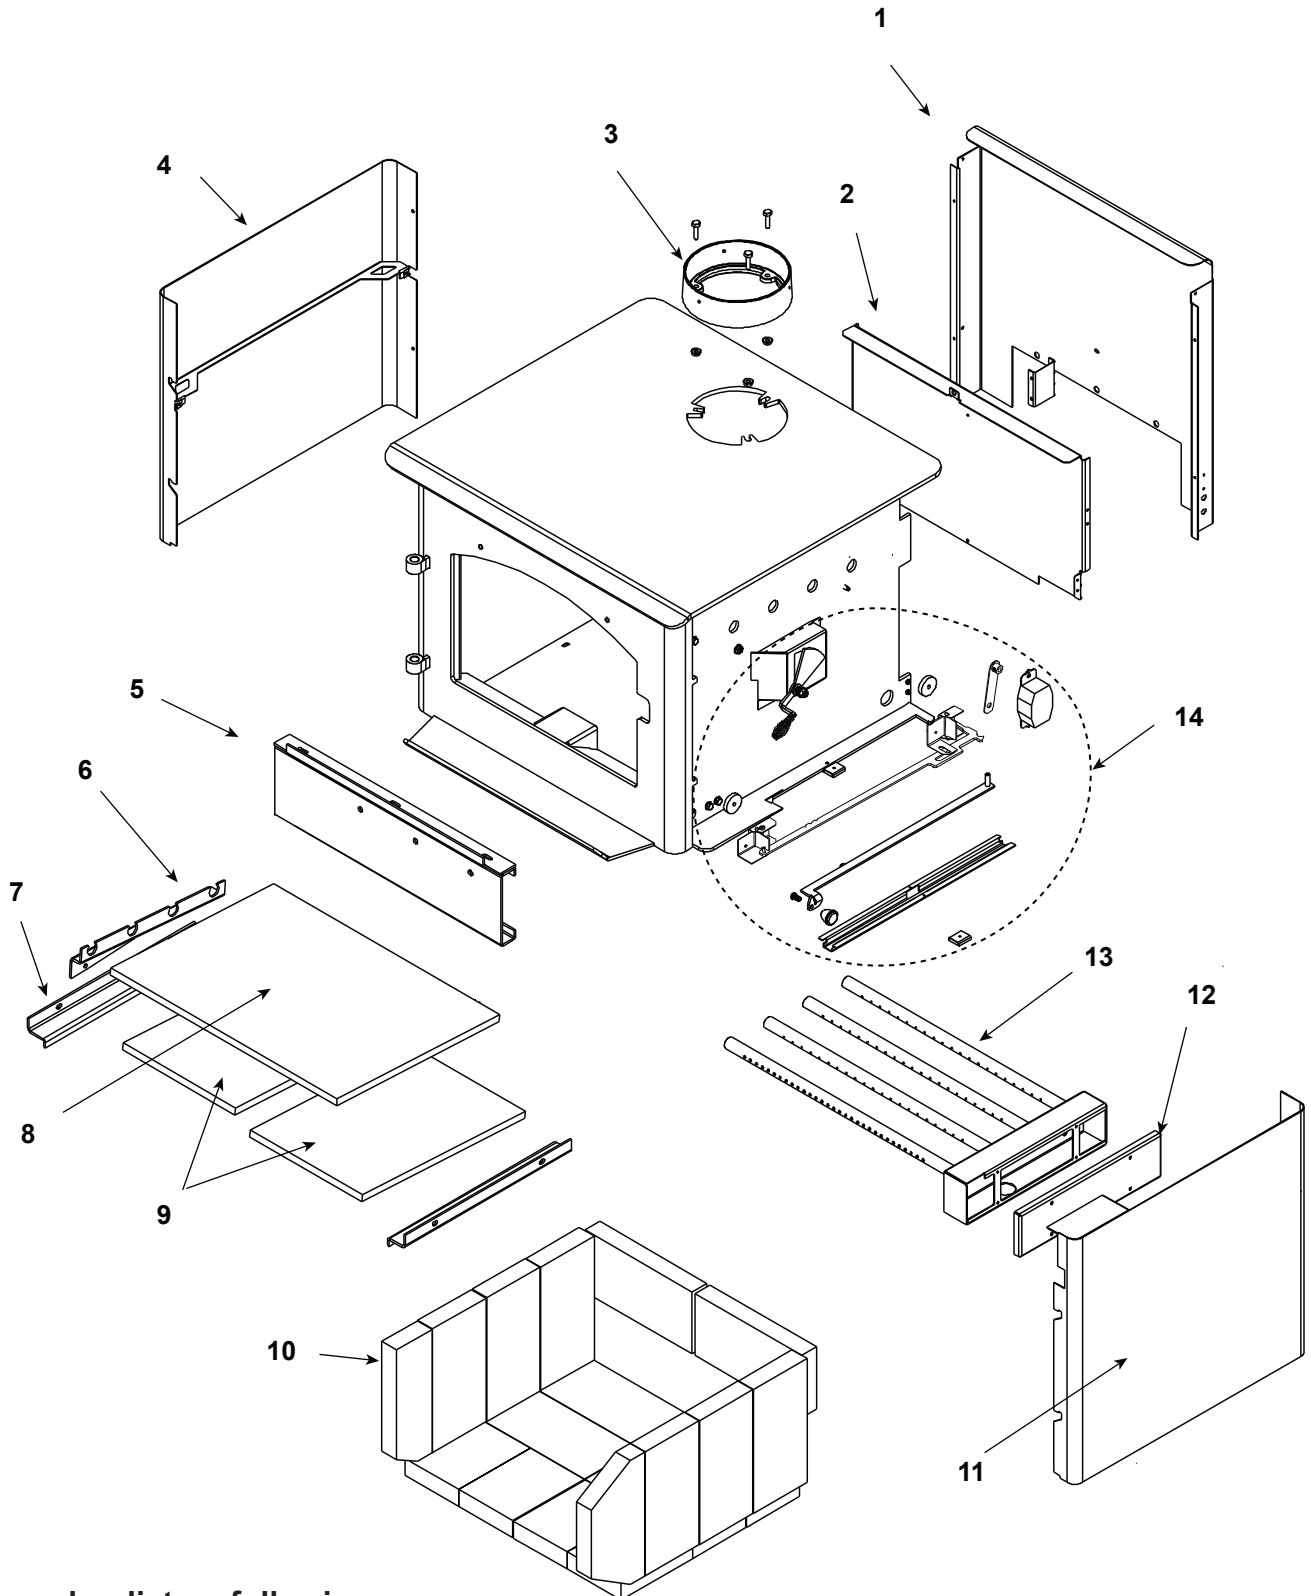

Millennium - Wood Stove
Advanced Combustion Control (ACC)

Beginning Manufacturing Date: July 2006
Ending Manufacturing Date: Nov 2017

31M-ACC-MBK (7/06 - Active),
31M-ACC-GT (7/06 - 10/06), 31M-ACC-NT (7/06 - 10/06)

Part number list on following page.

Beginning Manufacturing Date: July 2006
Ending Manufacturing Date: Nov 2017

IMPORTANT: THIS IS DATED INFORMATION. When requesting service or replacement parts for your appliance please provide model number and serial number. All parts listed in this manual may be ordered from an authorized dealer.

Stocked at Depot

ITEM	DESCRIPTION	COMMENTS	PART NUMBER	
1	Air Channel, Convection w/Bracket (Retain Original SN Label)		SRV7033-144	
2	Air Supply Back		SRV7033-134	
3	Flue Collar		SRV7000-302	Y
4	Panel Assembly, Side, Left		SRV7033-019	
5	Rear Channel Assembly		SRV7033-002	Y
6	Tube Support Rack		SRV7033-148	
7	Brick Retainer		SRV7033-149	
8	Ceramic Fiber Blanket, 1/2" Thick (19" W x 13-3/4" H)		832-3390	Y
9	Baffle Board - 9-1/2 in W x 13-3/4 in H	Pkg of 2	SRV7033-209	Y

10 Brick Set