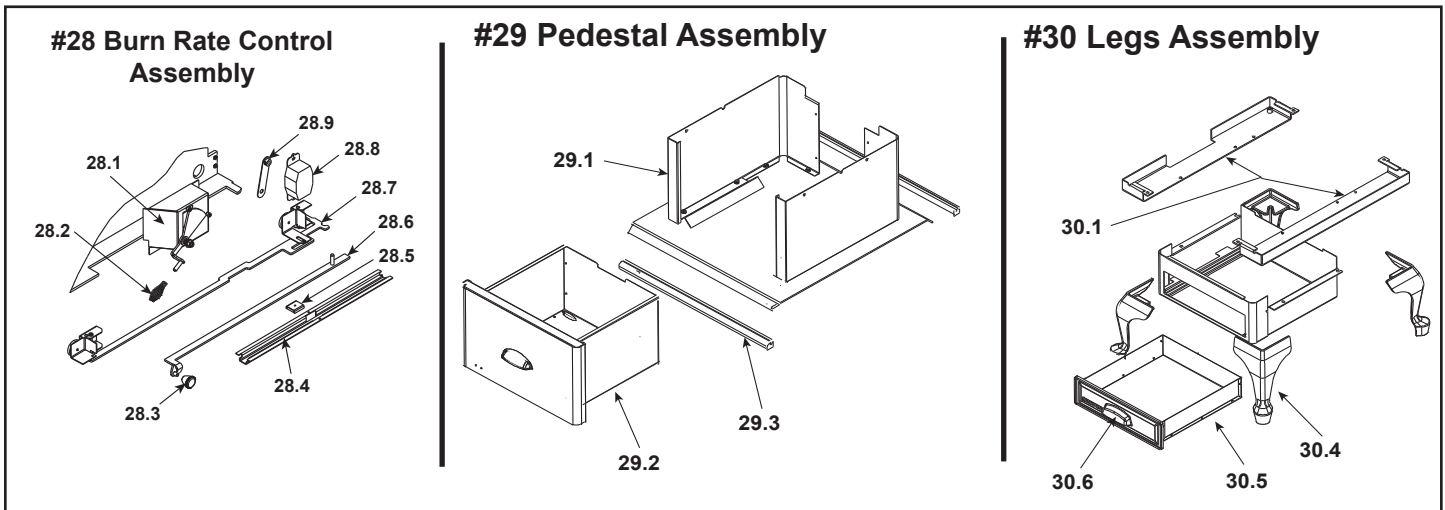

IMPORTANT: THIS IS DATED INFORMATION. Parts must be ordered from a dealer or distributor. **Hearth and Home Technologies does not sell directly to consumers.** Provide model number and serial number when requesting service parts from your dealer or distributor.

Stocked at Depot

ITEM	DESCRIPTION	COMMENTS	PART NUMBER	
28.1	Burn Rate Control Assembly		SRV7038-025	
28.2	Spring Handle, 1/4"	Qty: 2 Gold	832-0630	Y
		Qty: 1 Nickel	250-8340	Y
28.3	Knob		SRV7000-343	
28.4	Air Control Rod Guide		SRV7033-210	
28.5	Latch, Magnet		SRV229-0631	
28.6	Control Arm Assembly Rear		SRV7038-004	
28.7	Timer Door Control Arm Assembly		SRV7038-019	
	Door Gasket		7033-282	Y
28.8	Timer (Only) Replacement Assembly		SRV480-1940	Y
28.9	Timer Arm Assembly		SRV7033-034	Y
29.1	Pedestal Kit		PED-5700	
29.2	Ash Pan, Pedestal Model w/Door		SRV7038-010	
29.3	Trim, Oak Strips	No Longer Available	SRV472-0520	
	Component Pack, Pedestal, Step-Top (Includes Gasket For Ash Removal, Magnet & Fasteners)		7033-045	
	Leg Kit	Black	LEG-3143-BK	
		No Longer Available	LEG-3143-GD	
		Nickel	LEG-3143-NL	
30.1	Leg Adapter Set (Bracket), Left & Right	Qty: 2	SRV7038-028	
30.2	Ash Pan Door Handle		SRV7033-274	
	Ash Pan Leg Assembly		SRV7033-008	
30.3	Ash Pan Leg - ARS		SRV7033-050	
	Component Pack, Leg Step Top (Includes Gasket For Ash Removal, Magnet & Fasteners)		7033-048	
30.4	Legs, Queen Anne	Qty: 4	831-1240	
		No Longer Available	831-1250	
		Qty: 4	LEGS-QANL	

Additional service part numbers appear on following page.