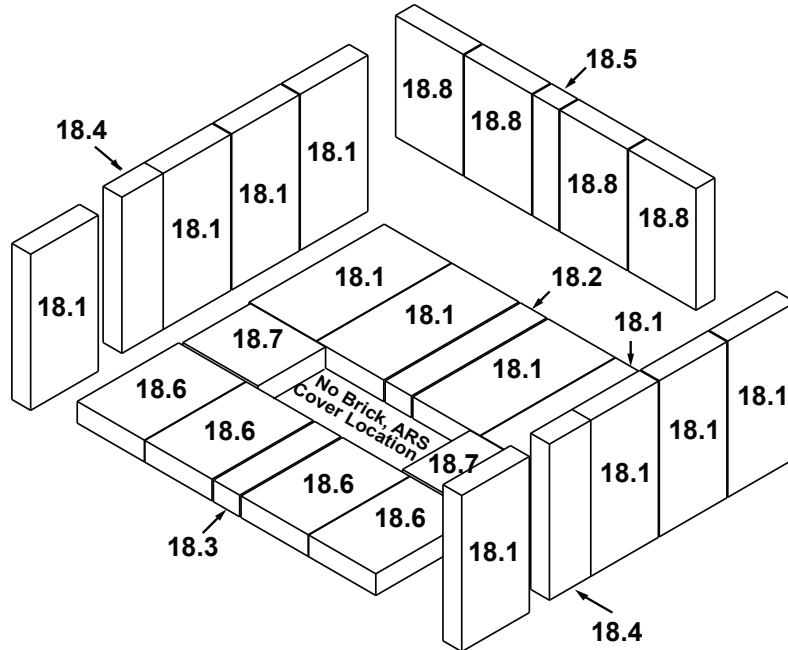

#18 Brick Set

IMPORTANT: THIS IS DATED INFORMATION. Parts must be ordered from a dealer or distributor. **Hearth and Home Technologies does not sell directly to consumers.** Provide model number and serial number when requesting service parts from your dealer or distributor.

Stocked at Depot

ITEM	DESCRIPTION	COMMENTS	PART NUMBER	
18	Brick Assembly - Complete Set	Pkg of 27	SRV7038-007	Y
18.1	Brick, 9 x 4.5 x 1.25"	Qty. 12 Req.		
18.2	Brick, 9 x 1.75 x 1.25"	Qty. 1 Req.		
18.3	Brick, 6.75 x 1.75 x 1.25"	Qty. 1 Req.		
18.4	Brick, 9 x 2.75 x 1.25"	Qty. 2 Req.		
18.5	Brick, 7 x 1.75 x 1.25"	Qty. 1 Req.		
18.6	Brick, 6.75 x 4.5 x 1.25"	Qty. 4 Req.		
18.7	Brick, 5 x 4.5 x 1.25"	Qty. 2 Req.		
18.8	Brick, 7 x 4.5 x 1.25"	Qty. 4 Req.		
	Brick, Uncut	Qty: 1	832-0550	
		Qty: 6	832-3040	
19	Brick Retainer, Rear		SRV7038-148	
20	Panel Assembly Side, Right		SRV7038-005	
23	Manifold Tube Cover		SRV7038-177	
22	Secondary Air Diverter		SRV7038-186	
21	Manifold Cover Plate		SRV7038-185	
24	Oak Cover Plate Kit		SRV7038-024	
25	Door Assembly - ARS		SRV7033-015	Y
26	Gasket - ARS		SRV7033-296	Y
27	Latch, Handle Assembly - ARS		SRV7033-047	Y

Additional service part numbers appear on following page.