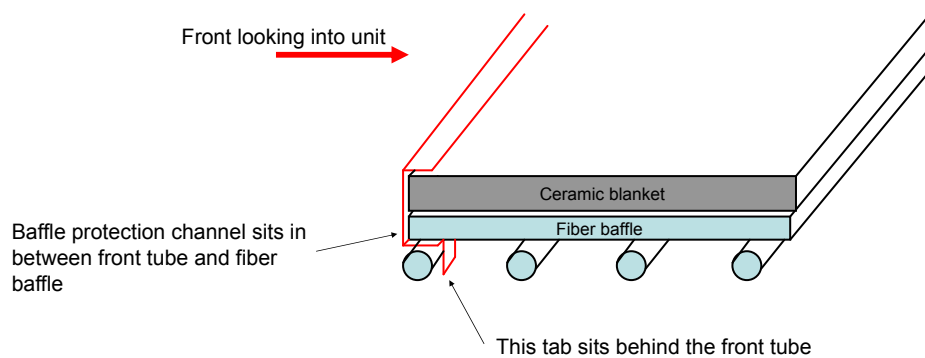

IMPORTANT: THIS IS DATED INFORMATION. Parts must be ordered from a dealer or distributor. **Hearth and Home Technologies does not sell directly to consumers.** Provide model number and serial number when requesting service parts from your dealer or distributor.

**Stocked
at Depot**

ITEM	DESCRIPTION	COMMENTS	PART NUMBER	
	Component Pack (Includes Touch-Up Paint, Owners Manual, Warranty Card & Access Cover Handle)	No longer available	SRV7038-017	
	Handle, Access Cover		SRV7038-197	
	Paint Touch-Up		812-0910	
	Upgrade, Door, Nickel		UK-DRNL	
	Gasket, Manifold	Pkg of 4	7038-168/4	Y

Side view

Baffle Protection Channel

SRV7038-179

ACCESSORIES

	Blower Assembly		BK-ACC	
	Blower Control Box W/Switch		SRV7000-194	Y
	Component Pack		7033-051	
	Magnet Round		SRV7000-140	Y
	Snap Disc Bracket Assembly		SRV7033-036	
	Snap Disc, # 1, Convection Blower		SRV230-0470	Y
	Speed Control Only (Rheostat)		842-0370	Y
	Wire Harness (Blower)		7033-262	
	Blower, Convection	Blower Only	812-4900	Y
	Outside Air Kit, Floor & Rear		OAK-ACC	
	Outside Air Collar Assembly		SRV7033-039	
	Outside Air Shield		SRV33271	Y

FASTENERS

	Avk Rivnut Repair Kit - 1/4-20 & 3/8-16 Rivnut Tools		RIVNUT-REPAIR	Y
	Nut, Ser Flange Small 1/4-20	Pkg of 24	226-0130/24	Y
	Screw, Pan Head Philips 8-32 X 3/8	Pkg of 40	225-0500/40	Y
	Screw, Sheet Metal #8 X 1/2 S-Grip	Pkg of 40	12460/40	Y
	Washer, 1/4 Sae	Pkg of 24	28758/24	Y