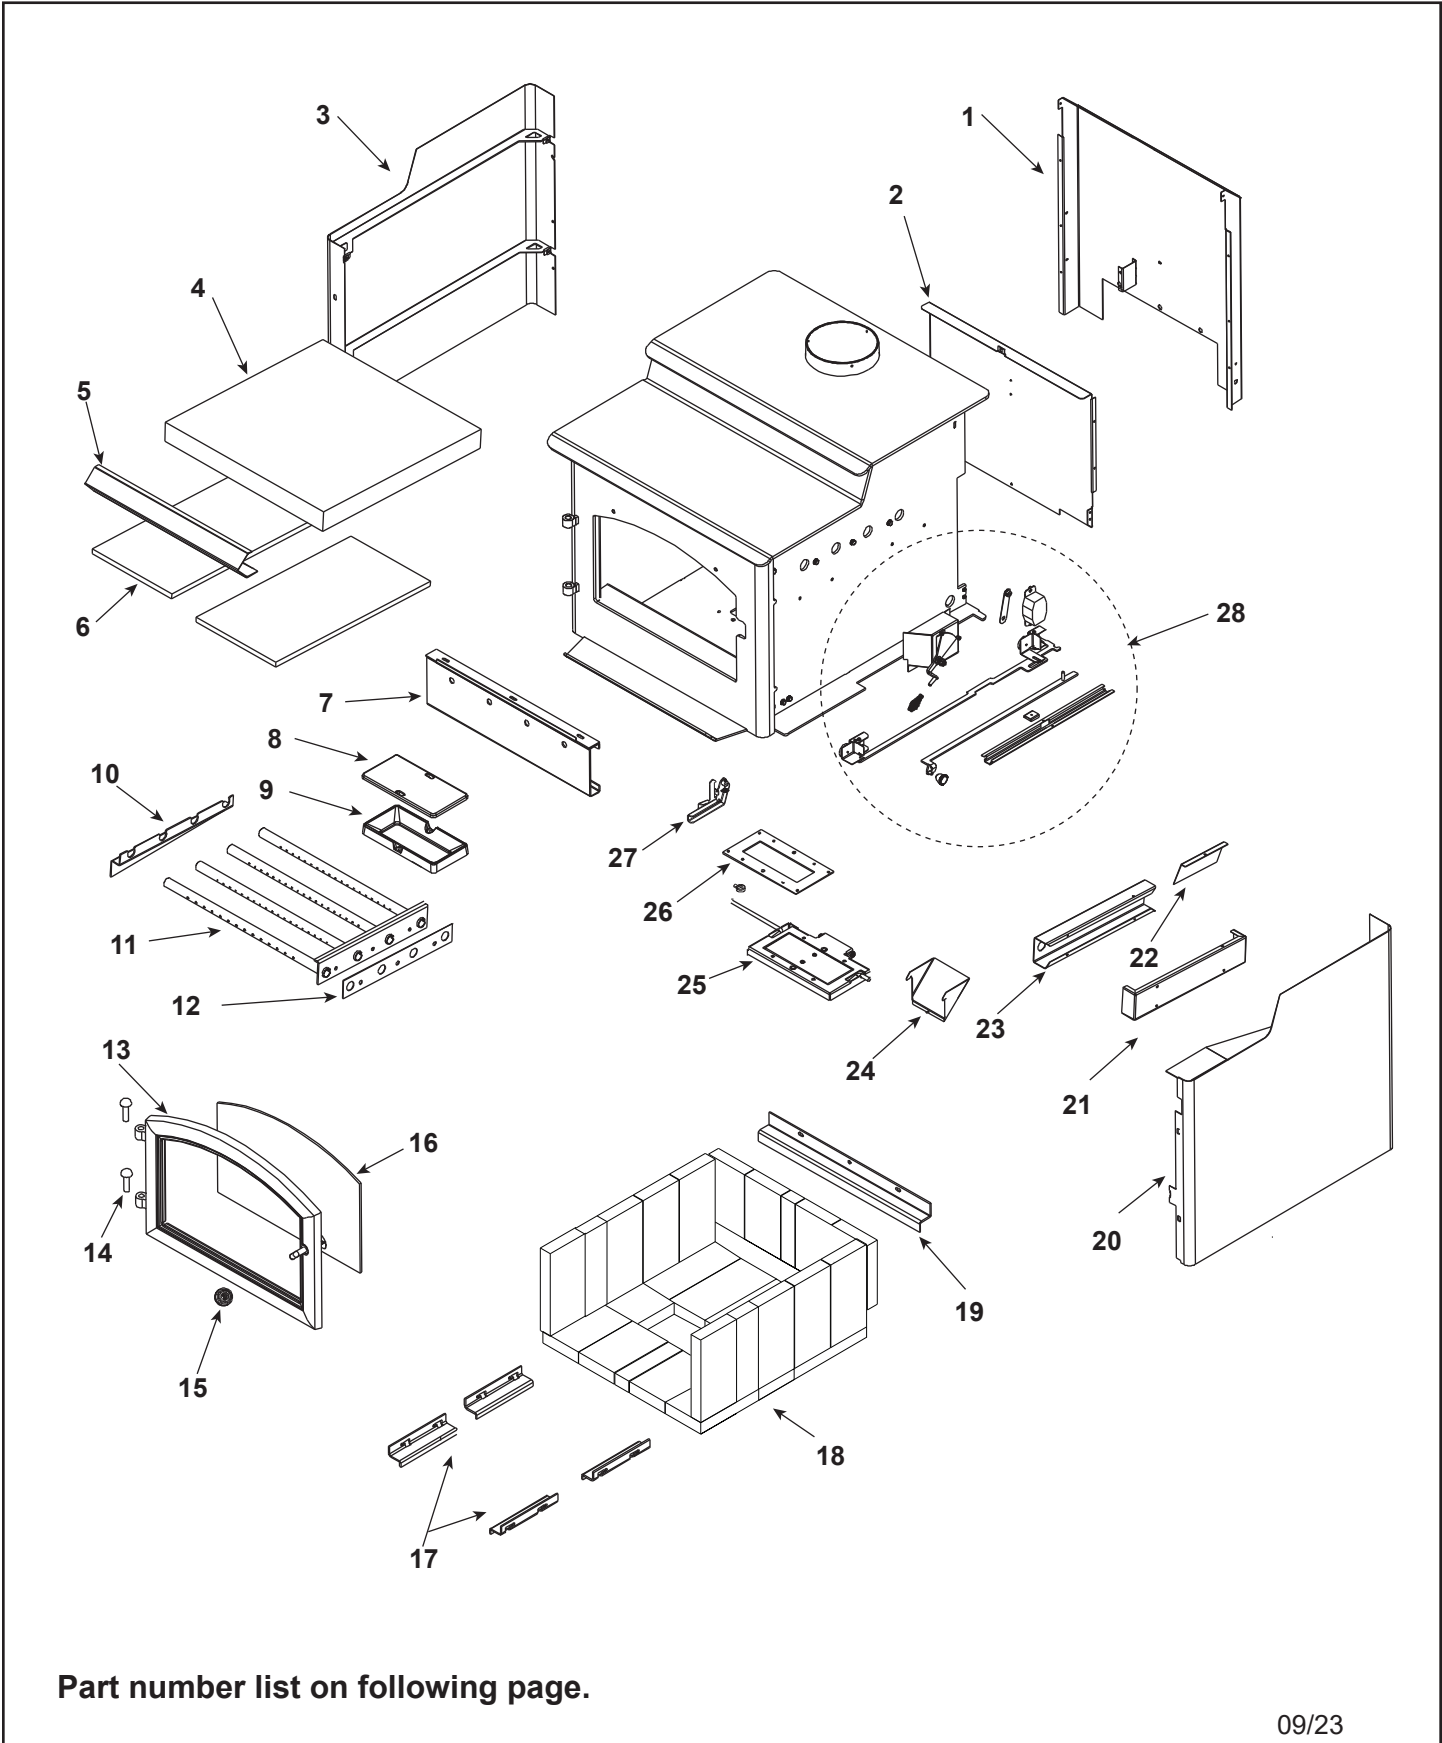

Step Top Wood Stove
Advanced Combustion Control

Part number list on following page.