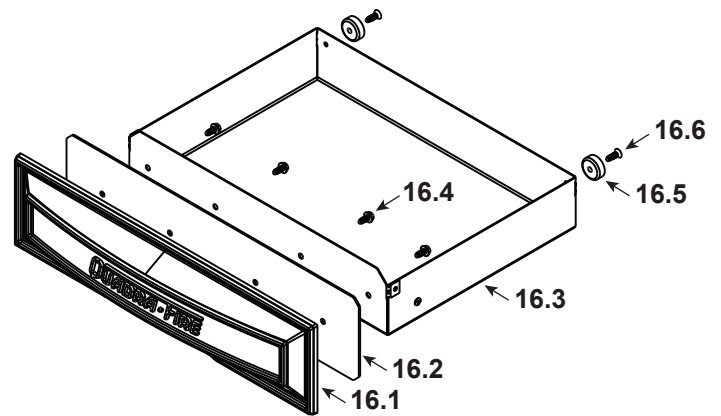

#16 Ash Drawer Assembly

15	Door Assembly		SRV7021-031
15.1	Hinge, Female		SRV450-2910
15.2	Glass Assembly		SRV7021-032
15.3	3/4 Inch Rope Gasket	50 Ft	SRV240-0051M
		100 Ft	832-1520
15.4	Screw, Pan Head Philips, 10/32 x 1/4	Pkg of 24	229-1230/24
15.5	Screw, Machine Screw 1/4-20 x 5/8	Pkg of 24	220-0440/24
15.6	Door Latch Assembly		SRV7021-006
15.7	Screw, 8-32 X 1/4	Qty: 40	225-0240/40
16	Ash Drawer Assembly		SRV7021-020
16.1	Ash Drawer Front		SRV7021-138
16.2	Ash Drawer Gasket		SRV7021-139
16.3	Ash Drawer		SRV7021-140
16.4	Screw, Pan Head Philips 8-32 X 3/8	Pkg of 40	SRV060-883-40
16.5	Magnet Round		SRV7000-140
16.6	Screw, Flat Head Philips 8-32X1/2	Pkg of 12	220-0490/12

Additional service part numbers appear on following page.