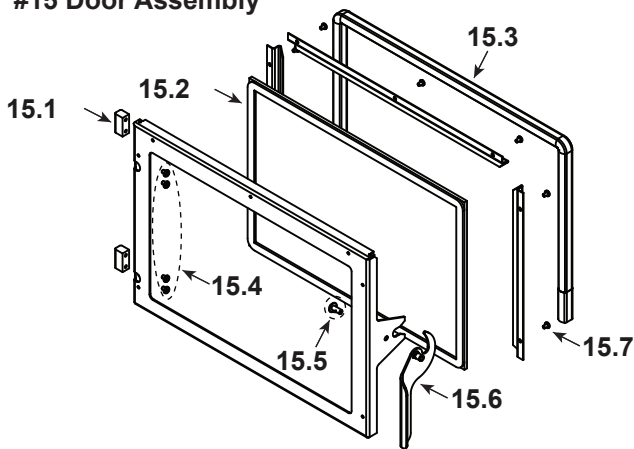

IMPORTANT: THIS IS DATED INFORMATION. Parts must be ordered from a dealer or distributor. **Hearth and Home Technologies does not sell directly to consumers.** Provide model number and serial number when requesting service parts from your dealer or distributor.

Stocked at Depot

ITEM	DESCRIPTION	COMMENTS	PART NUMBER
12	Exhaust Combustion Blower, 45 CFM		812-4400
	Gasket, Exhaust Combustion Blower (between...)	...Housing & Stove	SRV240-0812
		...Motor & Housing	812-4710
13	Ashcatcher - Must specify color	Black	413-0010BK
		Mahogany	413-0010PMH
		Twilight	413-0010TWL
14	Face - Must specify color	Black	413-0030BK
		Mahogany	413-0030PMH
		Twilight	413-0030TWL

#15 Door Assembly