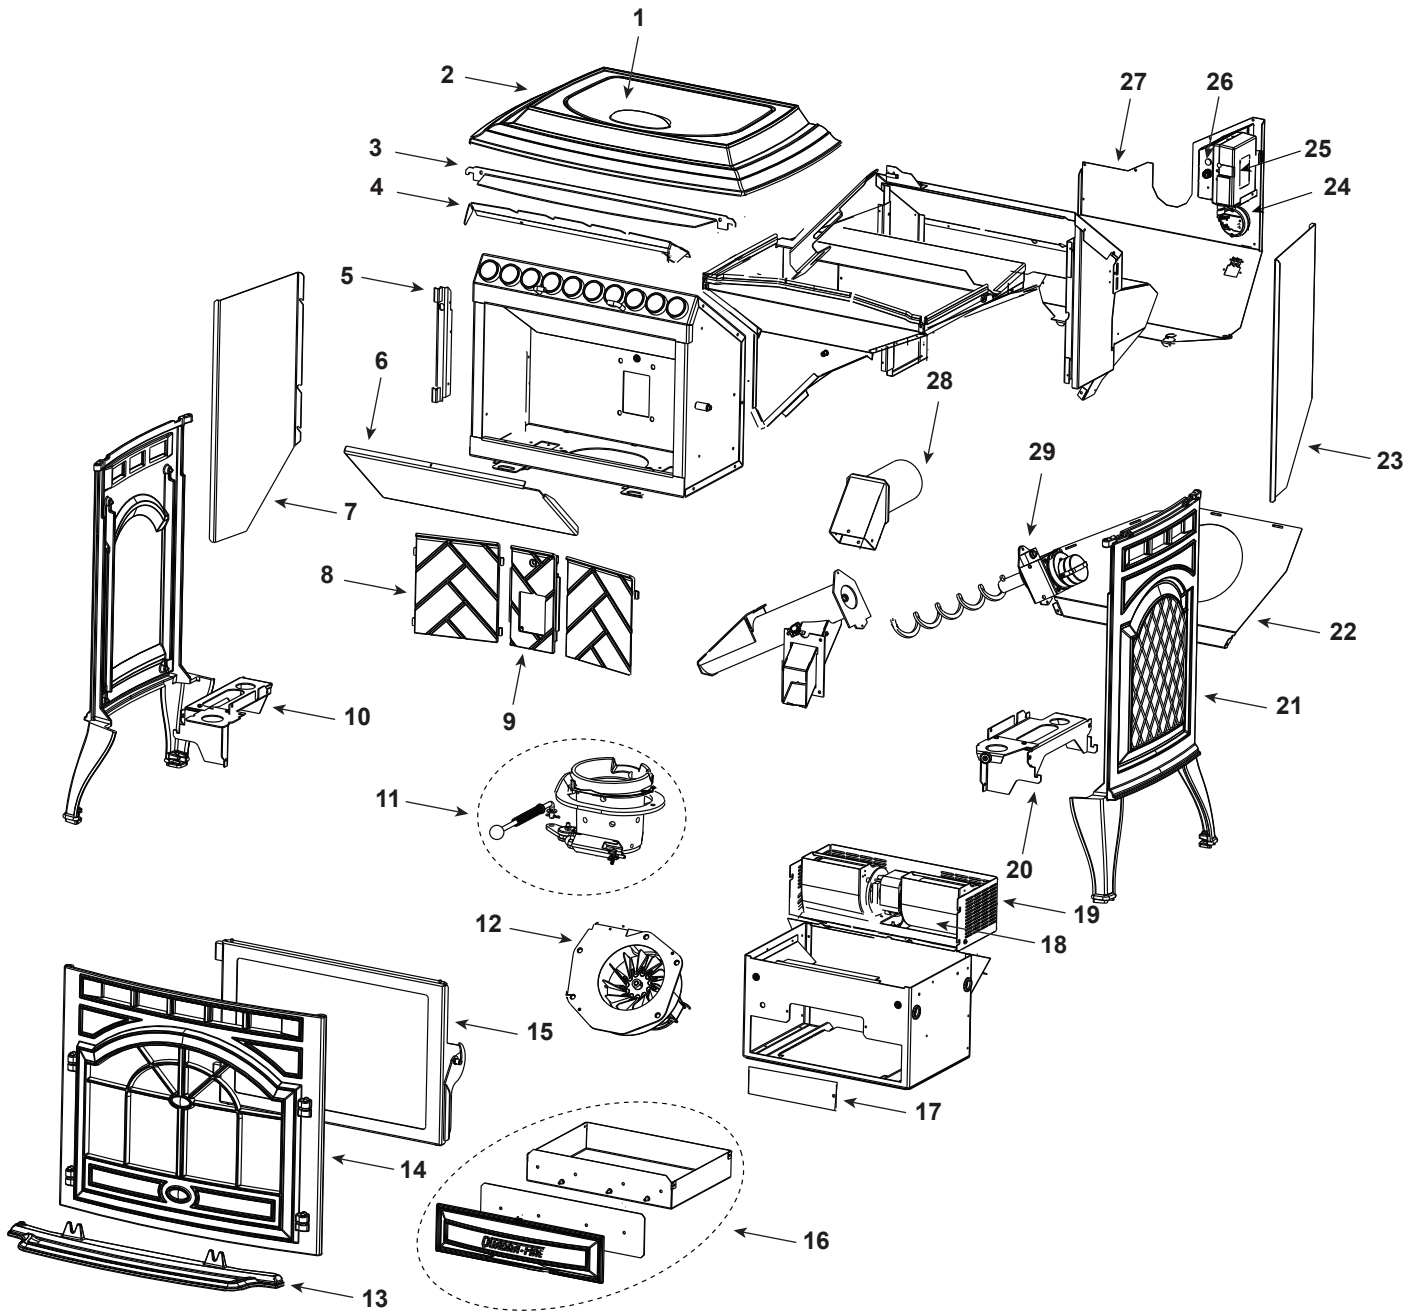

CASTILE-TWL-C, CASTILE-MBK-C, CASTILE-PMH-C

Part number list on following pages.

IMPORTANT: THIS IS DATED INFORMATION. Parts must be ordered from a dealer or distributor. **Hearth and Home Technologies does not sell directly to consumers.** Provide model number and serial number when requesting service parts from your dealer or distributor.

**Stocked
at Depot**

ITEM	DESCRIPTION	COMMENTS	PART NUMBER	
1	Hopper Lid Assembly	Black	SRV7021-022MBK	
		Mahogany	SRV7021-022PMH	
		Twilight	SRV7021-022TWL	
2	Top	Black	7021-101MBK	
		Mahogany	7021-101PMH	
		Twilight	7021-101TWL	
3	Cast Retainer Upper		SRV7021-141	
4	Convection Air Director		SRV7021-123	
5	Hinge Bracket		SRV7021-115	
6	Baffle Assembly		SRV7001-034	Y
7	Outer Skin Left		SRV7021-119	
8	Brick, Left / Right, Cast		SRV414-0270	
9	Brick, Center, Cast		SRV414-0260	
10	Cast Retainer Lower Left Assembly		SRV7021-018	

#11 Firepot Assembly and Associated Parts