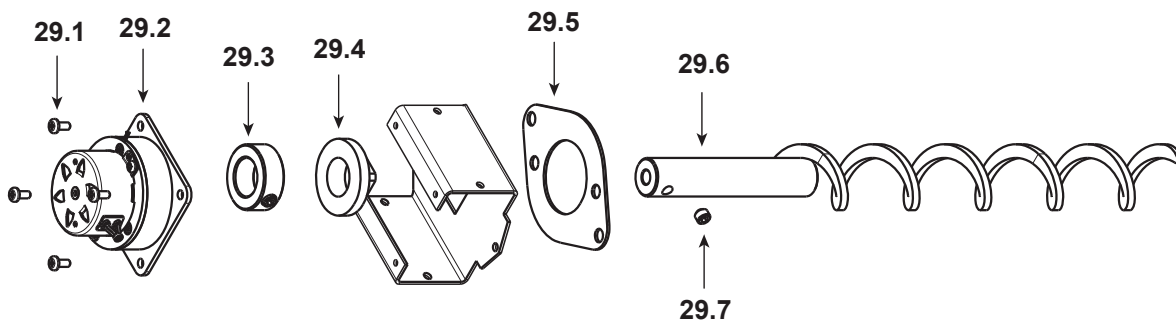

IMPORTANT: THIS IS DATED INFORMATION. Parts must be ordered from a dealer or distributor. **Hearth and Home Technologies does not sell directly to consumers.** Provide model number and serial number when requesting service parts from your dealer or distributor.

**Stocked
at Depot**

ITEM	DESCRIPTION	COMMENTS	PART NUMBER	
17	Igniter Access Plate		SRV413-0380	
18	Convection Blower, 150 CFM		812-4900	Y
19	Shroud, Convection Blower		SRV413-0300	
20	Cast Retainer Lower Right Assembly		SRV7021-021	
21	Side	Black	SRV7021-125MBK	
		Mahogany	SRV7021-125PMH	
		Twilight	SRV7021-125TWL	
22	Convection Plenum Back		SRV7021-120	
23	Outer Skin Right		SRV7021-118	
24	Vacuum Switch		SRV7000-531	Y
25	Control Board 3 Speed		SRV7000-704	Y
26	Wire Harness / Junction Box/ Heat Output Switch		SRV7001-194	Y
	Block, Thermostat Term Dv		SRV230-0690	
27	Outer Skin Back		SRV7021-117	
28	Exhaust Transition Assembly		SRV7021-003	

29 Feed Assembly

29	Feed Assembly		812-4760	Y
29.1	Screw 8-32 x 3/8	Pkg of 40	225-0500/40	Y
29.2	Feed Motor		812-4421	Y
29.3	Collar, Set, 7/8		229-0520	
29.4	Bearing, Feed System, Nylon		SRV7000-598	Y
29.5	Gasket, Feed Motor		SRV240-0731	Y
29.6	Feed Spring Assembly (Only)		SRV7001-046	Y
29.7	Screw 5/16 - 18 x 1/4	Pkg of 25	225-0550/25	Y

Additional service part numbers appear on following page.