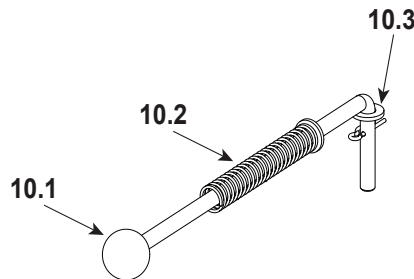

IMPORTANT: THIS IS DATED INFORMATION. Parts must be ordered from a dealer or distributor. **Hearth and Home Technologies does not sell directly to consumers.** Provide model number and serial number when requesting service parts from your dealer or distributor.

Stocked at Depot

ITEM	DESCRIPTION	COMMENTS	PART NUMBER	
1	Top Assembly	with Hopper Lid	SRV7027-039	
1.1	Hopper Lid Assembly		SRV7027-036	
	Hopper Lid		SRV410-4901	
1.2	Handle, Hopper Lid		SRV200-0110	
	Bushing, Hopper Lid	Pkg of 2	812-1010	
	Magnet, Round		SRV7000-140	Y
	Bumper, Rubber	Pkg of 12	SRV224-0340/12	Y
	Screw, Flat Head Phillips 8-32X1/2	Pkg of 12	220-0490/12	Y
	Hopper Lid Magnetic Switch		SRV7000-375	Y
2	Baffle Assembly Left		510-5350	
3	Baffle Assembly Right		510-5360	
4	Hinge Plate		812-4030	
	Hinge, Door, Male		SRV450-2810	
	Screw, Pan Head Phillips 10-32 X 3/8	Pkg of 40	21799A/40	Y
5	Curtain Mount, Side Left		410-5251	
6	Curtain, Side Left		812-3840	
7	Curtain, Pedestal Side	Right or Left	410-5391	
8	Casting, Exhaust Transition		180-0190	
9	Exhaust Combustion Blower, 80 CFM		812-3381	Y
	Gasket, Exhaust Combustion Blower, between...	...Motor & Housing	812-4710	Y
		Motor & Housing Pkg of 12	SRV240-0980M	Y
		...Housing & Stove	SRV240-0812	Y
		Motor & Housing Pkg of 12	SRV240-0812M	Y
	Silicone, Hi-Temp, 11 oz.		812-2020	Y

#10 Rod/Linkage

10	Rod/Linkage, Ez Clean		812-3850	
10.1	Knob, Ash Dump Control Rod		832-3020	
10.2	Spring, Firepot		200-2050	
10.3	Washer, 5/16	Pkg of 10	7000-579/10	Y
		Pkg of 50	3-30-0205-50	Y

Additional service part numbers appear on following page.