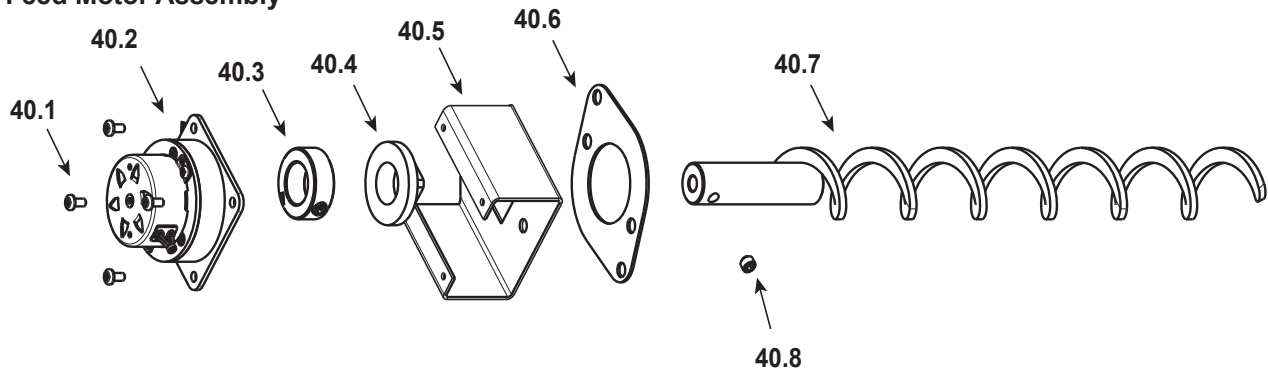

IMPORTANT: THIS IS DATED INFORMATION. Parts must be ordered from a dealer or distributor. **Hearth and Home Technologies does not sell directly to consumers.** Provide model number and serial number when requesting service parts from your dealer or distributor.

Stocked at Depot

ITEM	DESCRIPTION	COMMENTS	PART NUMBER	
32	Deflector, Air, Right Curtain		410-5105	
33	Snap Disc, Manual Reset (#3)		SRV230-1290	Y
34	Panel, Rear Access, Top		410-4352	
35	Vacuum Switch		SRV7000-531	Y
	Hose, Vacuum, 5/32	Qty 3 ft req	SRV240-0450	Y
	Hose, Barb Assembly		SRV229-0920	
36	Control Board 3 Speed		SRV7000-704	Y
	Fuse, 8 Amp, Control Box	Pkg of 10	812-3780/10	Y
37	Cover, Control Box		410-6321	
38	Feed Adjustment Plate		812-4170	
39	Cover, Feed Motor		SRV7027-071	

#40 Feed Motor Assembly

40	Feed Motor Assembly		812-3690	Y
40.1	Screw, 8-32 X 3/8 PH	Pkg of 40	225-0500/40	Y
40.2	Feed Motor		812-4421	Y
40.3	Collar, Set, 7/8		229-0520	
40.4	Feed Bearing		SRV7000-598	Y
40.5	Mount, Feed Motor		410-7172	
40.6	Gasket, Feed Motor		SRV240-0731	Y
40.7	Feed Spring Assembly		SRV7027-024	Y
40.8	Screw, 5/16-18 X 1/4	Pkg of 25	225-0550/25	Y
41	Deflector, Air, Left Curtain		410-4992	
	Component Pack		SRV7127-017	
	Cleanout Tool		SRV414-1140	Y
	Harness, Thermostat Wire		SRV230-0810	
	Paint Touch-Up, 4 oz		812-0910	
	Power Cord		812-1180	Y
	Thermostat, Programmable		PROG-STAT	

Additional service part numbers appear on following page.