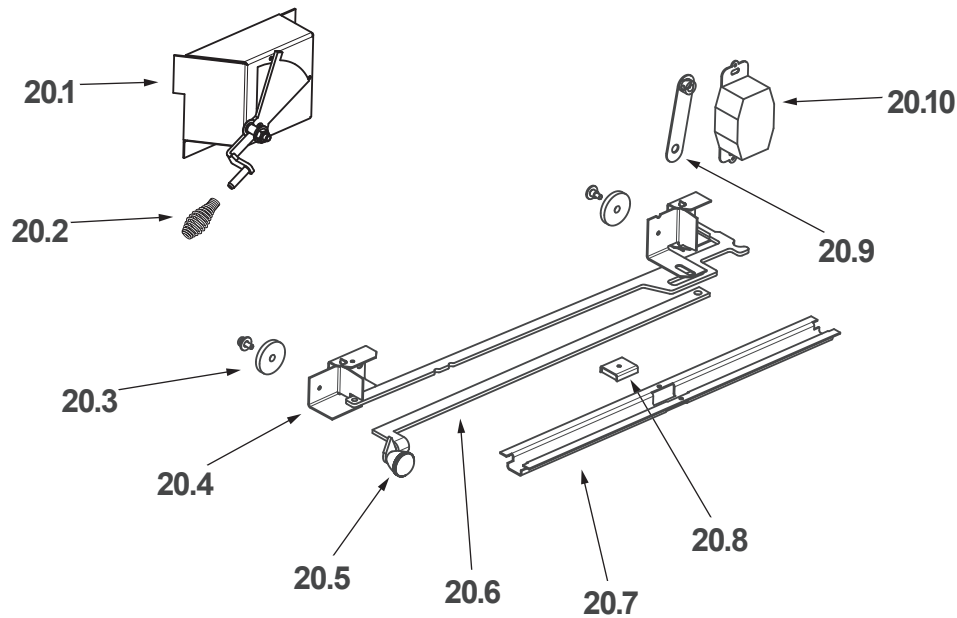

**Stocked
at Depot**

ITEM	DESCRIPTION	COMMENTS	PART NUMBER	
#16 Door Assembly				
16	Door Assembly		SRV7039-040	
16.1	Hinge Pin, 1/2"	Nickel	SRV430-5320	
16.2	Rope, Door, 3/4" x 84"	7 Ft.	832-1680	Y
16.3	Door Glass Assembly		7000-013	Y
	Gasket, Glass Tape, 3/4" x 1/8"	5 Ft.	832-0460	Y
16.4	Glass Frame Set		GL-FRM-21M	
	Screw Flat Head Phillips 8-32 x 1/2	Pkg of 12	220-0490/12	Y
16.5	Door Handle Assembly		SRV7033-071	Y
	Cam Latch		SRV430-1141	
	Door Handle		SRV7044-188	Y
	Fiber Handle		SRV7060-212	
	Key, Cam Latch		SRV430-1151	
	Nut, 2-Wy Side-Lock Jam 3	Pkg of 24	226-0100/24	Y
	Washer, Sae, 3/8 (3 Ea)	Pkg of 3	832-0990	Y
17	Blank Frame		SRV7039-171	
18	Tile Frame		SRV7039-170	
19	Panel Assembly, Side Right		SRV7039-031	

Stocked
at Depot

ITEM	DESCRIPTION	COMMENTS	PART NUMBER
------	-------------	----------	-------------

#20 Burn Rate Control Assembly

20.1	Burn Rate Control Assembly		SRV7039-016	
20.2	Spring Handle, 1/4"		250-8340	Y
20.3	Door Gasket		7033-282	Y
20.4	Timer Air Control Assembly		SRV7039-015	Y
	Rear Air Door Assembly		SRV7037-013	Y
20.5	Knob		SRV7000-343	
20.6	Rear Air Control Arm Assembly		SRV7039-034	
20.7	Air Control Rod Guide		SRV7033-210	
20.8	Latch, Magnet		SRV229-0631	
20.9	Timer Arm Assembly		SRV7033-034	Y
20.10	Timer (Only) Replacement Assembly		SRV480-1940	Y
	Component Pack Assembly	No longer available	SRV7039-041	
	Paint, Touch-Up		812-0910	