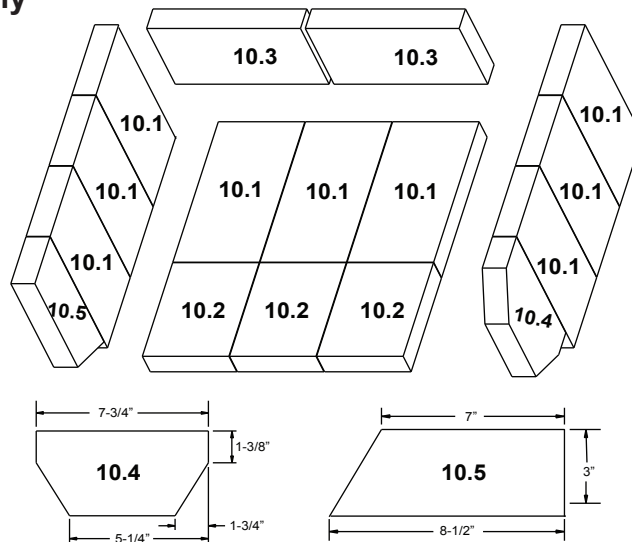

**Stocked
at Depot**

ITEM	DESCRIPTION	COMMENTS	PART NUMBER	
1	Air Channel, Convection w/Bracket (Retain Original SN Label)		SRV7039-107	
2	Flue Collar		SRV7000-302	
3	Panel Assembly, Side, Left		SRV7039-030	Y
4	Ceramic Fiber Blanket, 1/2" Thick		832-3390	Y
5	Baffle Board	Pkg of 2	SRV7039-111	Y
6	Baffle Protection Channel		SRV7039-144	
7	Tube Support Rack		SRV7039-108	
8	Brick Retainer		SRV7033-149	
9	Tube Channel Assembly		SRV7039-004	Y

#10 Brick Set Assembly

10	Brick Assembly, Complete Set		SRV7039-007	
10.1	Brick, 9 x 4.5 x 1.25"	Qty 9 Reg		
10.2	Brick, 5.75 x 4.5 x 1.25"	Qty 3 Reg		
10.3	Brick, 8 x 4.5 x 1.25"	Qty 2 Reg		
10.4	Brick, See Diagram			
10.5	Brick, See Diagram			
	Brick, Uncut	Pkg of 1	832-0550	Y
		Pkg of 6	832-3040	Y
11	Tube, Channel Top Access Cover		SRV7039-114	
12	Rear Channel Assembly		SRV7039-001	
13	Pedestal Assembly	No longer available	SRV7039-037	
14	Pedestal Base		SRV7039-033	
15	Rear Cover, Pedestal		SRV7039-163	