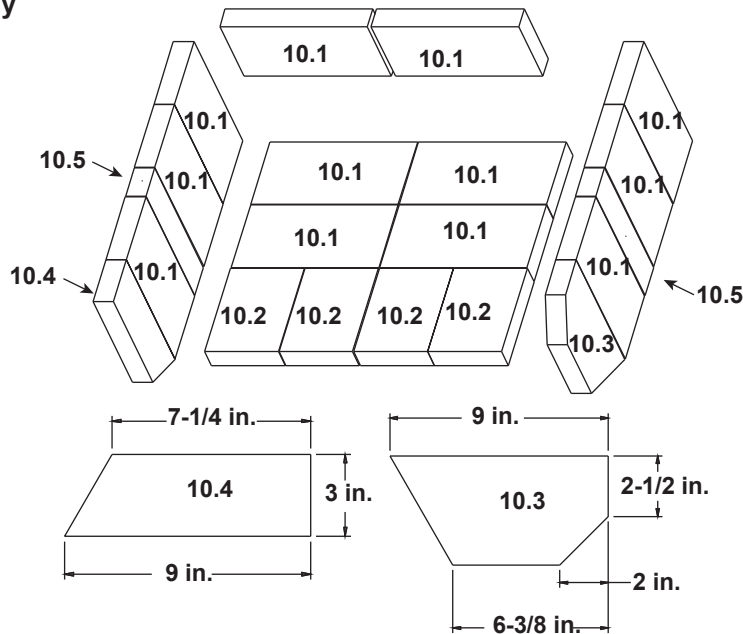

**Stocked at Depot**

ITEM	DESCRIPTION	COMMENTS	PART NUMBER	
1	Air Channel, Convection w/Bracket (Retain Original SN Label)		SRV7033-144	
2	Air Supply Back		SRV7033-134	
3	Flue Collar		SRV7000-302	
4	Panel Assembly, Side, Left		SRV7037-026	Y
5	Ceramic Fiber Blanket, 1/2" Thick		832-3390	
6	Baffle Protection Channel		SRV7033-298	
7	Tube Support Rack		SRV7033-148	
8	Brick Retainer		SRV7033-149	
9	Baffle Board	Pkg of 2	SRV7037-112	

### #10 Brick Set Assembly

10	Brick Assembly, Complete Set	Pkg of 20	SRV7037-003	
10.1	Brick, 9 x 4.5 x 1.25"	Qty. 12 Req	832-0550	Y
10.2	Brick, 6 x 4.5 x 1.25"	Qty. 4 Reg.	SRV7128-002	
10.3	Brick, 9 x 4.5 x 1.25" w/Angle	Qty. 1 Reg.	SRV7128-806	
10.4	Brick, 9 x 3 x 1.25" w/Angle	Qty. 1 Reg.	SRV7128-618	
10.5	Brick, small 9 x 2 x 1.25"	Qty. 2 Reg.	SRV7128-018	
	Brick, Uncut	Pkg of 6	832-3040	Y
11	Tube, Channel Assembly		SRV7033-023	
12	Tube Channel Top		SRV7033-237	Y
13	Rear Channel Assembly		SRV7033-002	Y