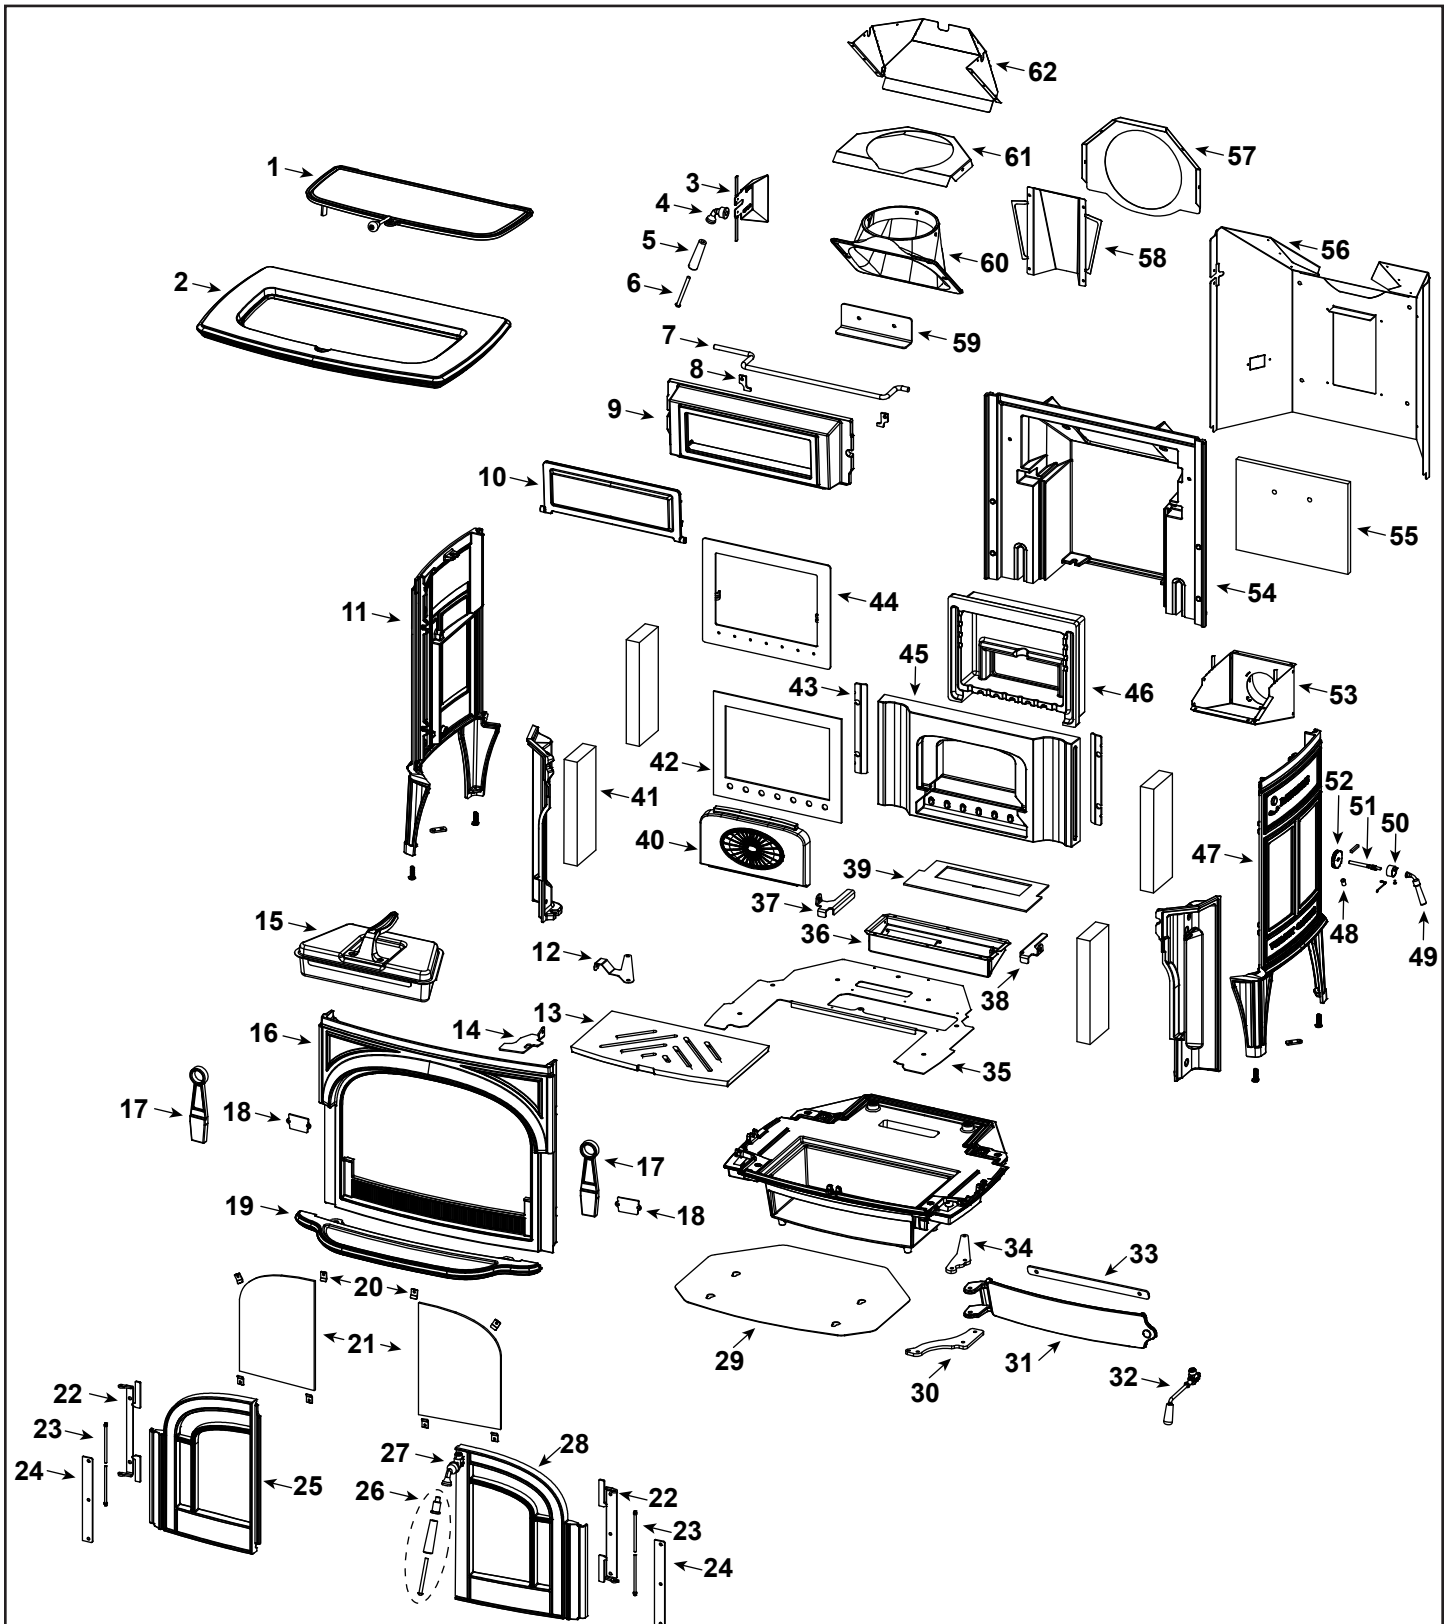

0002235 (Classic Black)

0002236 (Biscuit) - Ending Manufacturing Date: Feb 2022

0002237 (Majolica Brown)

0002238 (Bordeaux)

0002239 (Twilight)

Beginning Manufacturing Date: May 2020

Ending Manufacturing Date: Active

Part number list on following page.