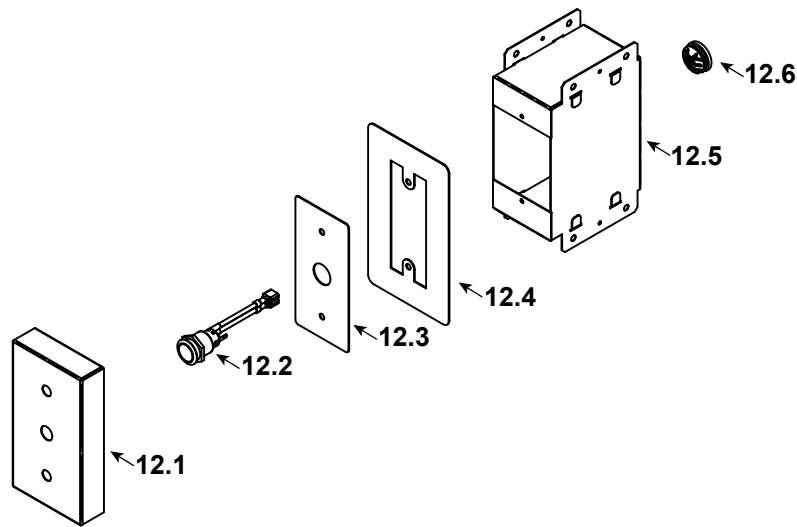

Stocked at Depot

ITEM	DESCRIPTION	COMMENTS	PART NUMBER	
------	-------------	----------	-------------	--

**#12 Remote Accessory Kit**

12	Remote Accessory Kit		SRV4189-001	
12.1	Rock Template		SRV4189-128	
12.2	Switch, Power		SRV4121-136	Y
12.3	Switch Cover Plate		SRV4189-127	
12.4	Trim Ring		SRV4189-125	
12.5	Switch Box		SRV4189-126	Y
12.6	Romex Connector		32536	
	Wall Switch Wire Assembly		SRV4189-129	Y
<b>Conversion Kit</b>				
	NG Conversion Kit		ODCOUG-NGK	Y
	Orifice, #25C		SRV582-825	Y
	Pilot Orifice, NG		SRV593-528	Y
	Regulator, NG		SRVNGK-DXF	Y
	Propane Conversion Kit		ODCOUG-LPK	Y
	Orifice, #44C		582-844	Y
	Pilot Orifice, Propane		SRV593-527	Y
	Regulator, Propane		SRVLPK-DXF	Y