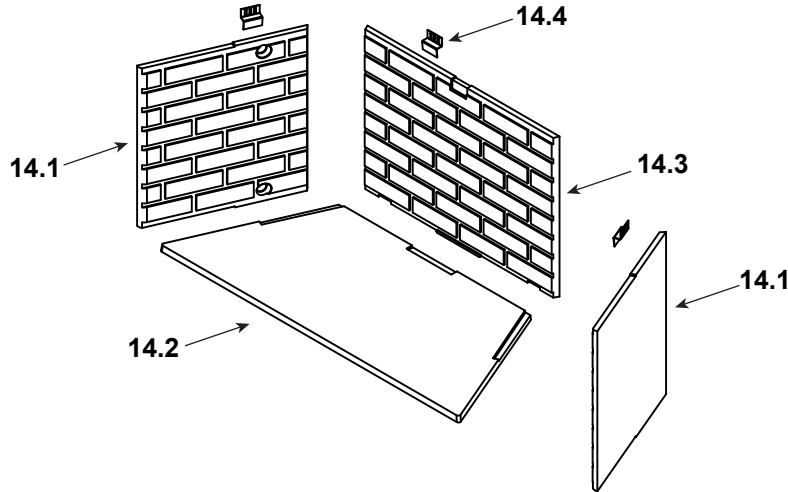

#14 Traditional Refractory

IMPORTANT: THIS IS DATED INFORMATION. Parts must be ordered from a dealer or distributor. **Hearth and Home Technologies does not sell directly to consumers.** Provide model number and serial number when requesting service parts from your dealer or distributor.

Stocked at Depot

ITEM	DESCRIPTION	COMMENTS	PART NUMBER	
Traditional Refractory				
14.1	Side Refractory, 19.43" H x 17.86" W	Qty 2 req	SRV4044-220	
14.2	Hearth Refractory, 41.85" x 17.63" D x 26.91" B		SRV4072-341	
14.3	Back Refractory, 19.44" H x 26.91" W		SRV4044-224	
14.4	Retainer	Qty 3 req	SRV11847