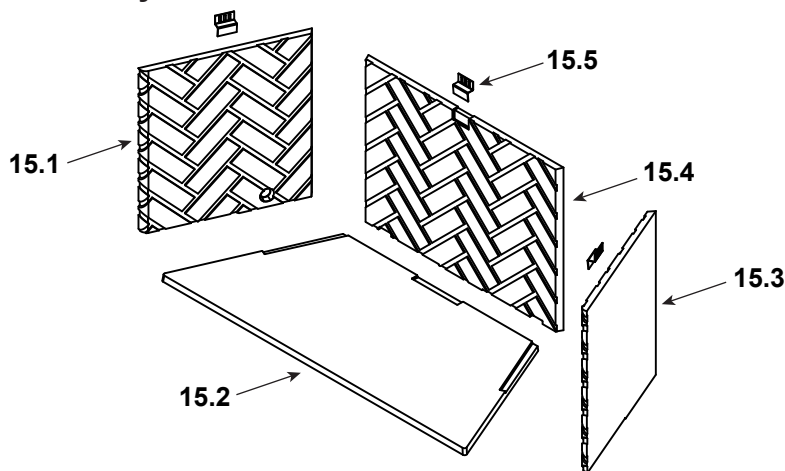

**Stocked at Depot**

ITEM	DESCRIPTION	COMMENTS	PART NUMBER	
<b>Traditional Refractory</b>				
14.1	Side Refractory, 19.43" H x 17.86" W	Qty 2 req	SRV4044-220	
14.2	Hearth Refractory, 41.85" x 17.63" D x 26.91" B		SRV4072-341	
14.3	Back Refractory, 19.44" H x 26.91" W		SRV4044-224	
14.4	Retainer	Qty 3 req	SRV11847	

**#15 Herringbone Refractory**

<b>Herringbone Refractory</b>				
15.1	Side Refractory, Left 19.43" H x 18.21" W		SRV4072-305	
15.2	Hearth Refractory, 41.85" x 17.63" D x 26.91" B		SRV4072-341	
15.3	Side Refractory, Right 19.43" H x 18.21" W		SRV4072-304	
15.4	Back Refractory, 19.44" H x 26.91" W		SRV4072-303	
15.5	Retainer	Qty 3 req	SRV11847	