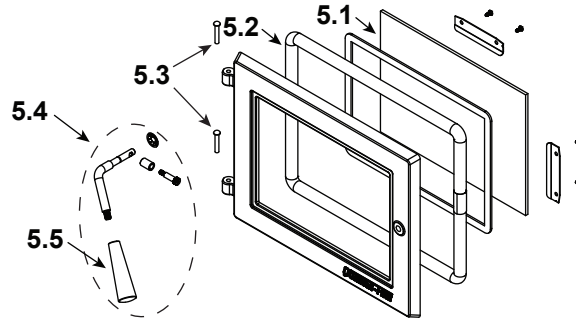

Beginning Manufacturing Date: Jul 2022
Ending Manufacturing Date: Active

IMPORTANT: THIS IS DATED INFORMATION. When requesting service or replacement parts for your appliance please provide model number and serial number. All parts listed in this manual must be ordered from a dealer.

**Stocked
at Depot**

ITEM	DESCRIPTION	COMMENTS	PART NUMBER	
1	Hopper Lid Assembly		SRV7086-019	
	Hopper Extension		PPHE200	
	Handle, Hopper Lid		SRV200-0110	
2	Side Curtain, Left Hand		SRV7086-154	Y
3	Exhaust Combustion Blower		812-4400	Y
	Gasket, Between Blower Housing and Stove		SRV240-0812	Y
	Gasket, Between Blower Housing and Motor		812-4710	Y
4	Snap disc, Manual Reset		SRV230-0080	Y

#5 Door Assembly

5	Door Assembly		SRV8105-021	Y
5.1	Glass Assembly		SRV8105-173	
5.2	Rope, Door, 3/4" x 84"		832-1680	
5.3	Hinge Pins	Pkg of 2	433-1590/2	
5.4	Threaded Handle Assembly Kit		SRV7093-024D	Y
5.5	Handle Black Phenolic Kit		KS-5140-1442	Y
6	Baffle Kit		SRV7077-006	
7	Firepot		SRV7077-003	Y
8	Ashpans	Left and Right	SRV8105-034	
9	Igniter Chamber Kit		SRV7077-110	
10	Igniter Kit		SRV7000-660	Y
11	Control Board**		SRV8105-051	Y
12	Convection Blower		KS-5020-1052	Y
	Convection Blower Gasket		SRV7081-195	
	Convection Blower Bracket		SRV7081-210	
13	Vacuum Switch		SRV7000-531	Y
	Vacuum Hose, 5/32 ID	3 Ft	SRV240-0450	Y
	Hose, Barb Assembly		SRV229-0920	
14	Side Curtain, Right Hand		SRV7086-153	Y
15	Dial Control		SRV7080-036	Y
	Wire Harness, Dial Control		SRV7000-667	Y
16	Hopper Switch		SRV7000-612	Y

**Fuse for the control board can be sourced locally, not a warranty item. Specs are 250V, 5A fuse, 20mm long x 5mm dia.

See Following page for additional service parts