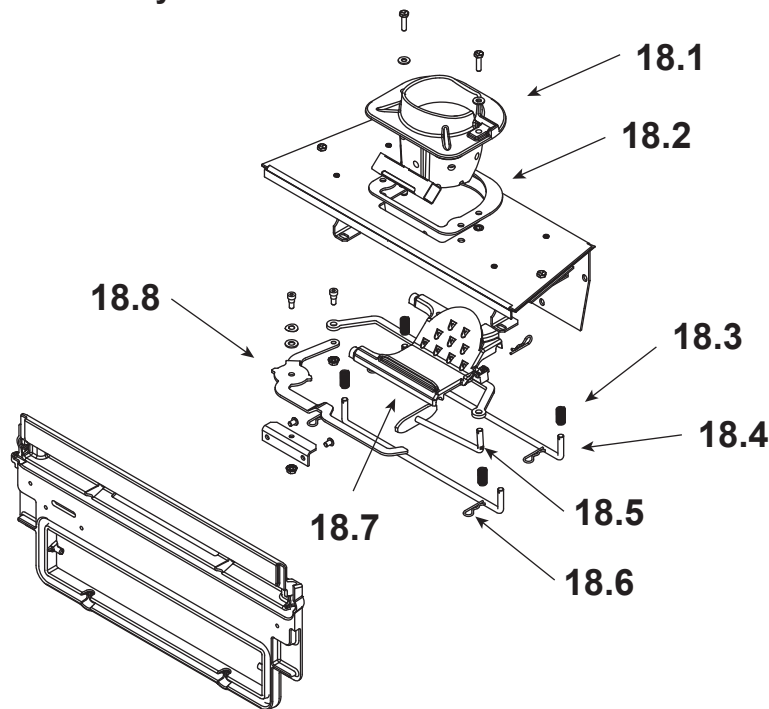

Stocked at Depot

ITEM	DESCRIPTION	COMMENTS	PART NUMBER	
15	Ash Pan Door		SRV7034-133	
16	Ash Pan Assembly		SRV7034-069	
	Twin Ball Catch		SRV7000-532	Y
17	Intake Shield		SRV7034-224	Y

#18 Firepot Riser Assembly