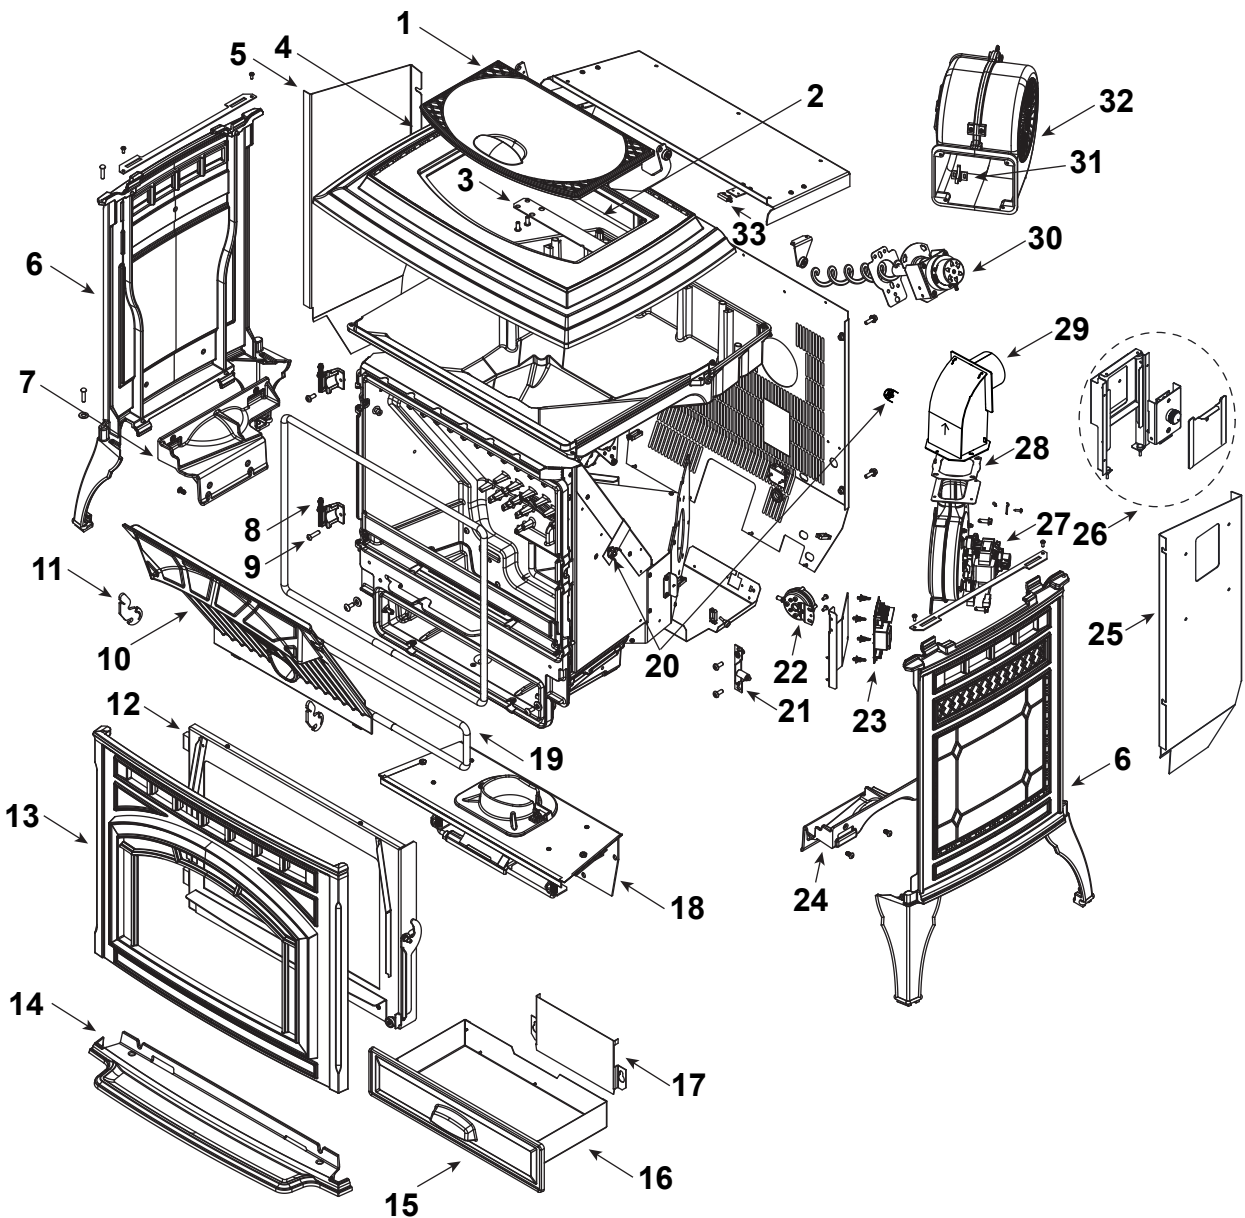

Color	SKU No.	Mfg. Dates
Matte Black	TREKKER-MBK	06/18 -
Porcelain Black	TREKKER-PBK	06/18 - 05/19
Porcelain Dark Blue	TREKKER-PDB	06/18 - 05/19
Porcelain Frost	TREKKER-PFT	06/18 - 07/21
Porcelain Mahogany	TREKKER-PMH	06/18 -
Sienna Bronze	TREKKER-CSB	06/18 - 05/19
Twilight	TREKKER-TWL	03/19 -

Part number list on following page.