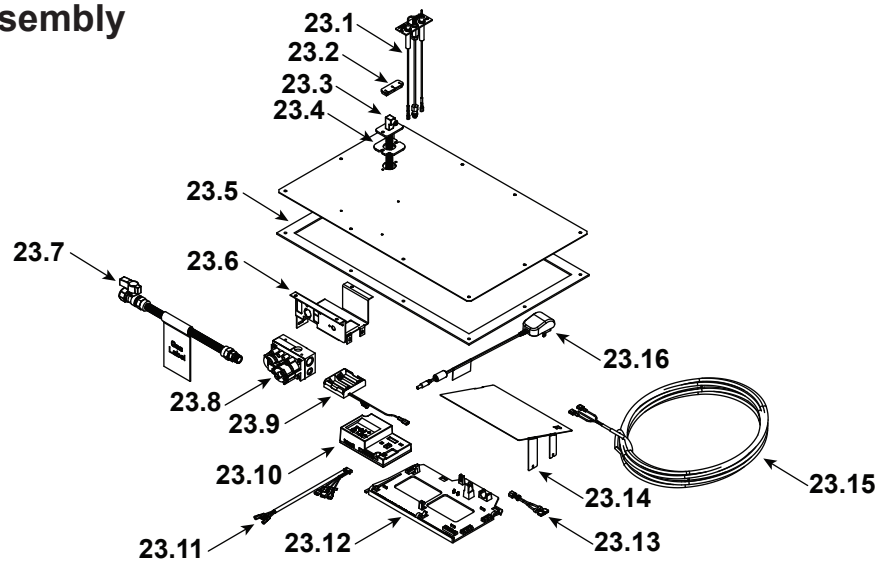

#23 Valve Assembly

IMPORTANT: THIS IS DATED INFORMATION. Parts must be ordered from a dealer or distributor.
Hearth and Home Technologies does not sell directly to consumers. Provide model number and serial number when requesting service parts from your dealer or distributor.

Stocked in Depot

ITEM	DESCRIPTION	COMMENTS	PART NUMBER	
23.1	Pilot Assembly NG		2406-012	Y
	Pilot Assembly Propane	Convert 2406-012 with SRV593-527		Y
	Pilot Tube		SRV485-301	Y
23.2	3-Hole Grommet		SRV2118-420	
23.3	Flex Tube Assembly		4021-428	
23.4	Burner Neck Gasket		2025-407	
23.5	Valve Plate Gasket		2087-112	
23.6	Valve Bracket		2118-104	
23.7	Flex Ball Valve Assembly		SRV302-320	Y
23.8	Valve NG		SRV593-500	Y
	Valve Propane		SRV593-501	Y
	Male Connector	Pkg of 5	303-315/5	Y
23.9	Battery Pack		SRV2326-134	Y
23.10	Module, IFT Control		SRV2326-130	Y
23.11	Harness, IFT 6 Pin Wiring		SRV2326-132	Y
23.12	Component Tray		2532-170	
23.13	Jumper Wire		SRV2187-198	Y
23.14	Component Heat Shield		2668-144	
23.15	Wall Switch Wire		SRV2118-170	Y
23.16	Transformer, 6 Volt Wall		SRV2326-131	Y
	Burner Orifice (NG) (#32C)		SRV582-832	Y
	Burner Orifice (Propane) (#50C)		582-850	Y

Additional service part numbers appear on following page.