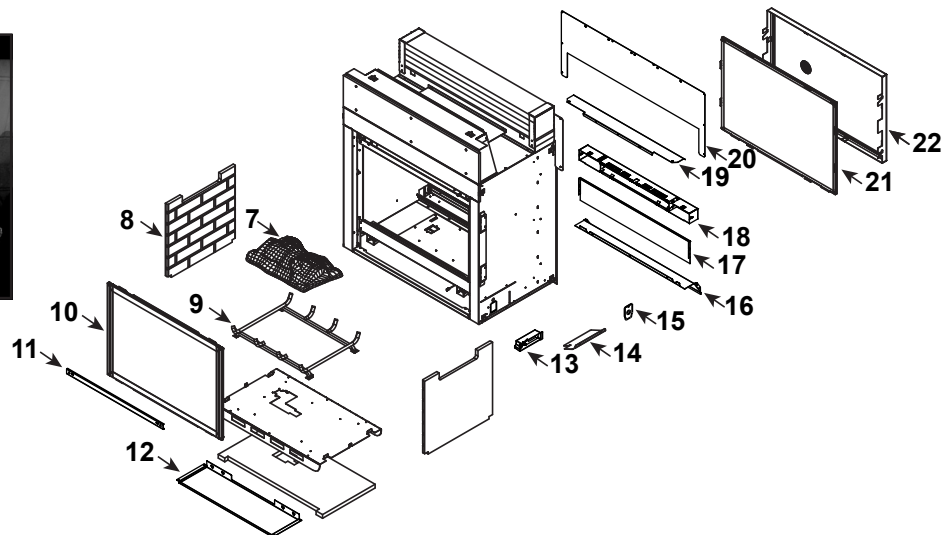

Log Set Assembly

IMPORTANT: THIS IS DATED INFORMATION. Parts must be ordered from a dealer or distributor. **Hearth and Home Technologies does not sell directly to consumers.** Provide model number and serial number when requesting service parts from your dealer or distributor.

**Stocked
in Depot**

ITEM	DESCRIPTION	COMMENTS	PART NUMBER	
	Log Set Assembly		LOGS-MSR	Y
1	Log 1		SRV2005-701	
2	Log 2		SRV2005-700	
3	Log 3		SRV2005-702	
4	Log 4		SRV2005-703	
5	Log 5		SRV2005-704	
6	Log 6		SRV2005-705	
7	Burner Assembly		2668-008	Y
8	Refractory, Side		SRV2005-730	
9	Grate Assembly		SRV2005-012	
10	Indoor Glass Assembly		GLA-6TROC	Y
11	Glass Clip		2668-121	Y
12	Drain Pan		2668-118	
13	Junction Box		SRV2326-013	Y
14	Junction Box Shield		2087-149	
15	Cover Plate		2668-114	
16	Deflection Plate		2668-136	
17	Cover Panel		2368-114	
18	Wind Screen Assembly		2668-004	
19	Hood-Exterior Side		2368-113	
20	Flashing		2668-159	
21	Outdoor Glass Assembly		GLA-OUTDOOR2	
22	Mesh Assembly, Exterior		2368-030	
	Mesh		2368-225