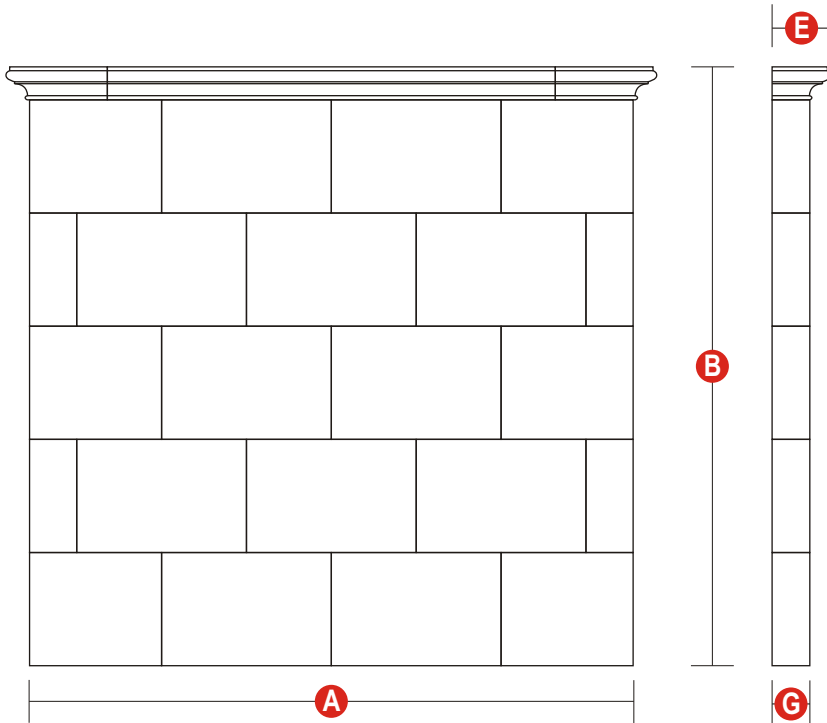

Classic Uppermantel

DRACME
CAST STONE FIREPLACE SURROUNDS

Toll Free 877-990-8635
sales@dracme.com
www.dracme.com

	Custom dimensions	Dimensions (needed for ordering)
A - Total Width	up to 84"	
B - Total Height	up to 96"	
E - Shelf Depth	G + 2 1/4"	
G - Bottom Depth (toe)	up to 18"	