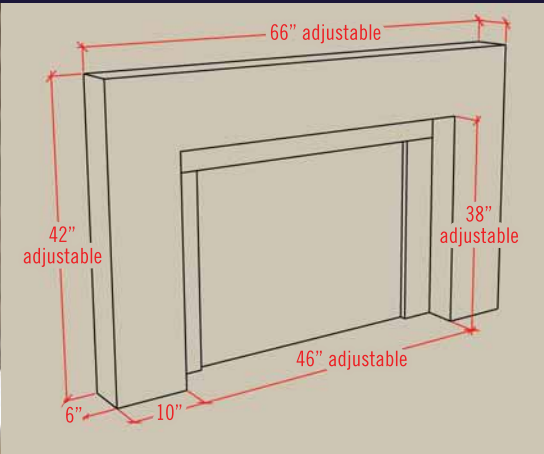

New-Yorker

Contemporary Series