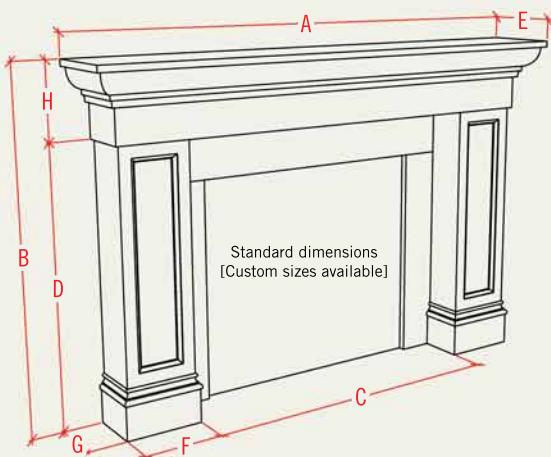

Evolution Series Chart

Start designing your own mantel and explore the options you can make with the Evolution series fireplace mantels.

Shelves	3042	3044	3048	3050	3052
Overall Width A	77 1/2"	75 1/4"	74"	73 1/2"	71 3/4"
Overall Height B	49"	49 1/2"	49 1/2"	51"	50 1/4"
Shelf Height H	10"	10 1/2"	10 1/2"	12"	11 1/4"
Shelf Depth E	12 1/2"	11 3/8"	10 3/4"	10 1/2"	9 5/8"

Legs	410	420	430	450	470	480
Opening Width C	44"	46"	47"	46"	46"	48"
Opening Height D	39"	39"	39"	39"	39"	39"
Leg Width F	13"	11"	10"	11"	11"	9"
Leg Depth (toe) G	8 3/4"	4 1/4"	8 1/4"	4 1/2"	6 1/2"	7"