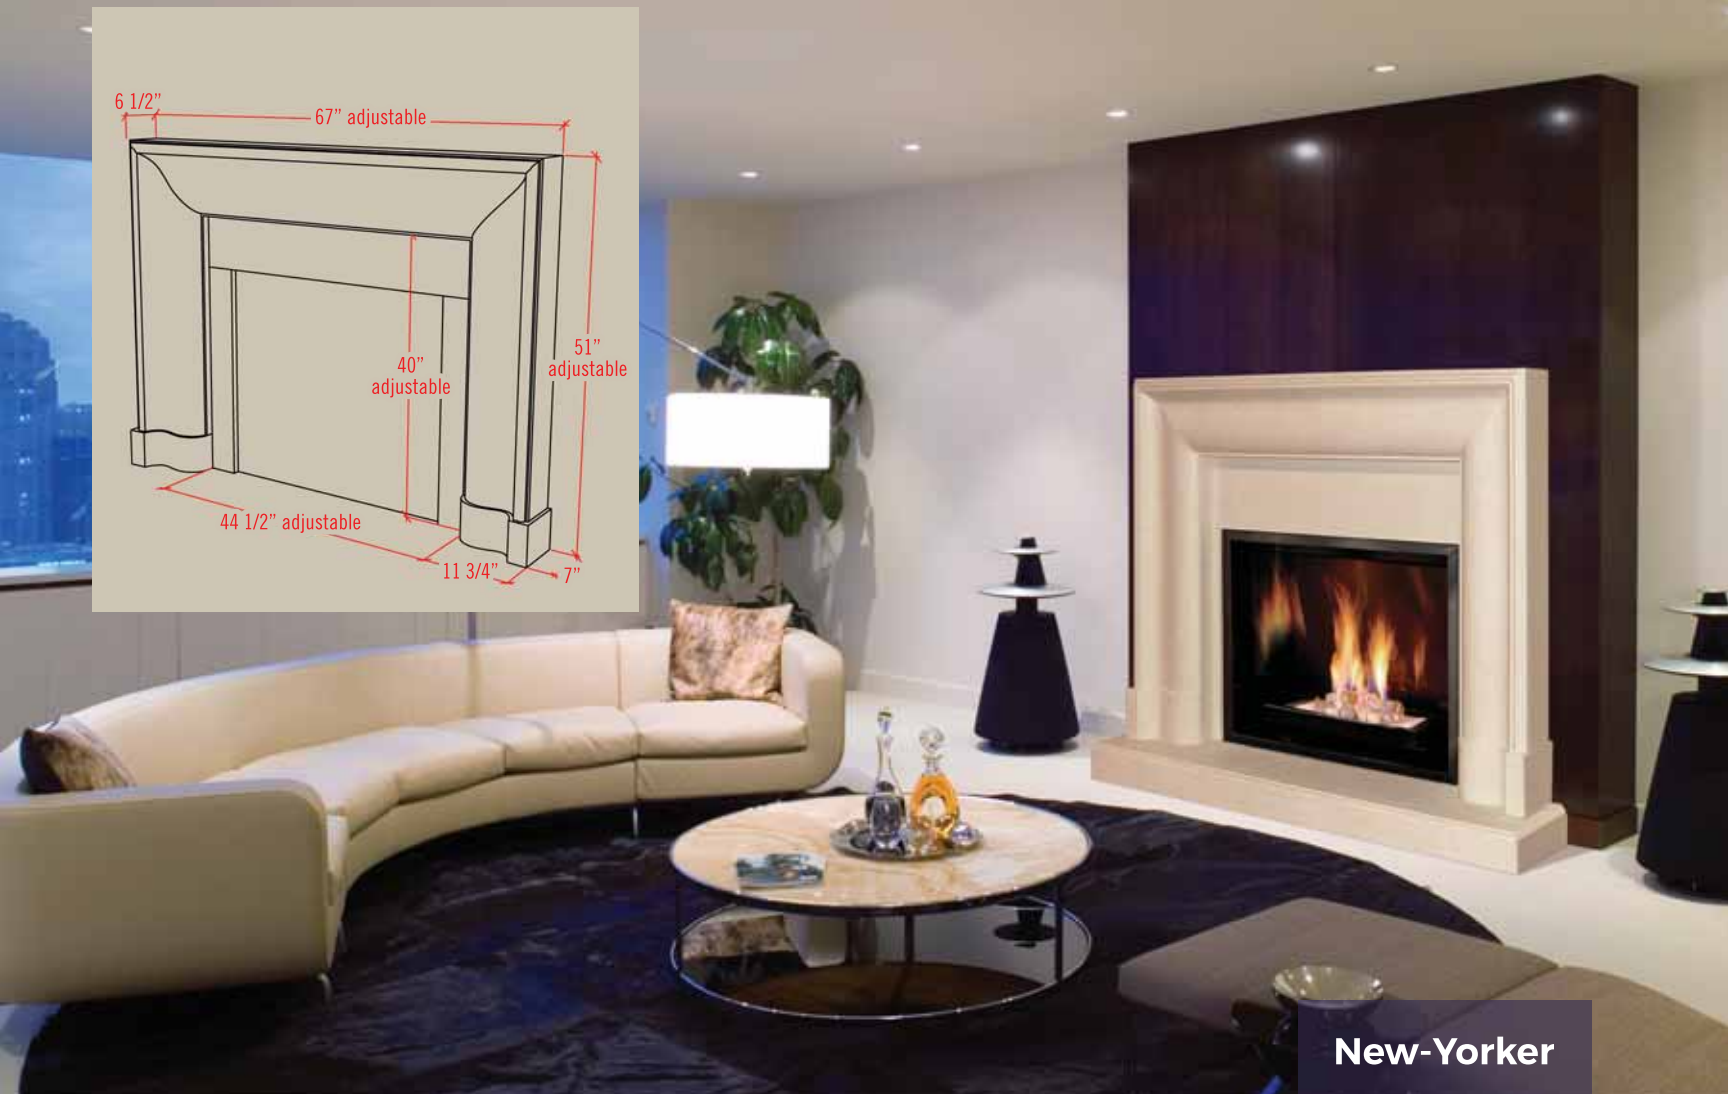

San Francisco

Contemporary Series

Cube

New-Yorker

Chicago

Evolution Series

Available in 30 elegant design options, you can mix and match our 5 fireplace mantel shelves and 6 leg designs to create a more customized mantel for your space. Each combination is truly unique on its own. Evolution series mantels will reflect the spirit of luxury within any room.