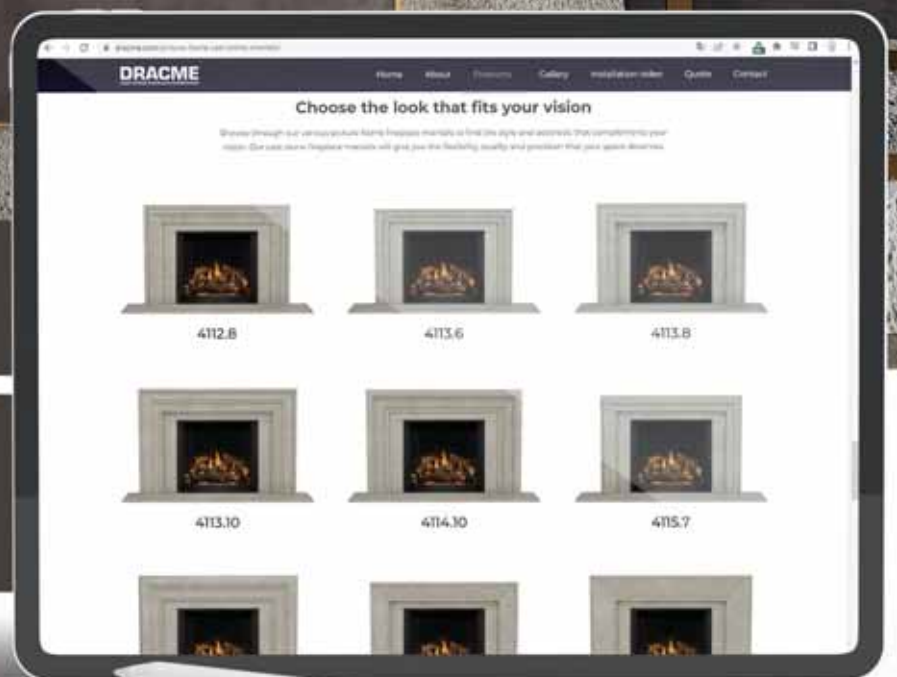

Choose one of the 3 Grand Stock models

4113.8-CS

4115-7-CS

4116.8-CS

For these models the shipping is faster! Our Grandstock picture frame series is an all around winner.

4115.7-CS

Picture Frame

4113.8-CS

With more than 20 models and 6 colors, you can add a modern look to any design.

Enter the Dracme website to discover all the new Picture Frame models
www.dracme.com

Hearth options

Colours

Buff Open Cast

Limestone Open Cast