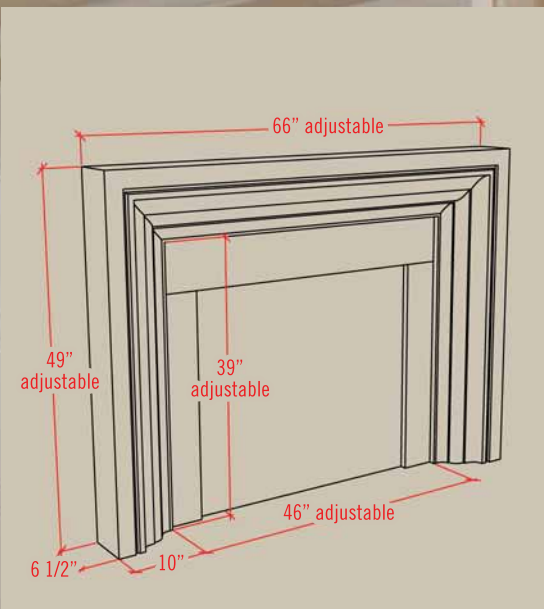

San Francisco