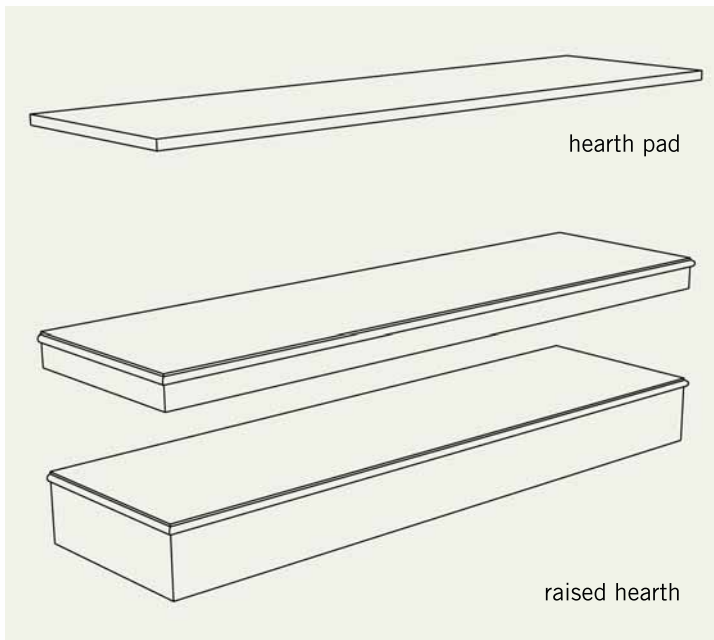

Hearth options