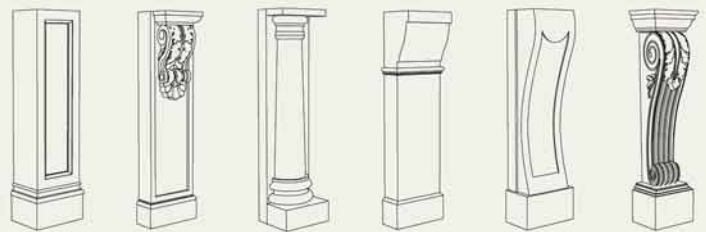

San Francisco

Contemporary Series

Cube

New-Yorker

Chicago

Evolution Series

Available in 30 elegant design options, you can mix and match our 5 fireplace mantel shelves and 6 leg designs to create a more customized mantel for your space. Each combination is truly unique on its own. Evolution series mantels will reflect the spirit of luxury within any room.

Evolution Series Chart

Start designing your own mantel and explore the options you can make with the Evolution series fireplace mantels.

Shelves	3042	3044	3048	3050	3052
Overall Width A	77 1/2"	75 1/4"	74"	73 1/2"	71 3/4"
Overall Height B	49"	49 1/2"	49 1/2"	51"	50 1/4"
Shelf Height H	10"	10 1/2"	10 1/2"	12"	11 1/4"
Shelf Depth E	12 1/2"	11 3/8"	10 3/4"	10 1/2"	9 5/8"