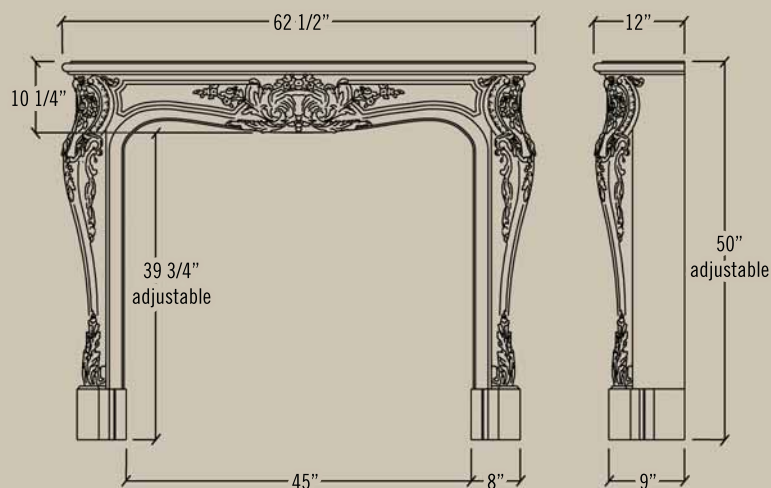

Classic Series