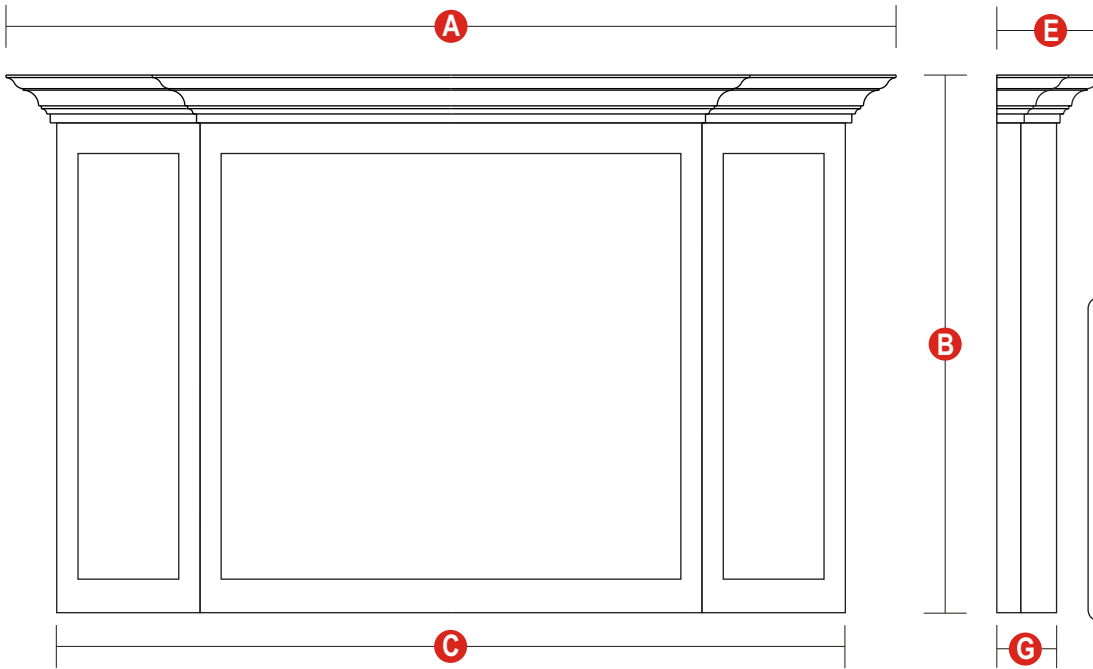

Legacy Uppermantel

DRACME
CAST STONE FIREPLACE SURROUNDS

Toll Free 877-990-8635
sales@dracme.com
www.dracme.com